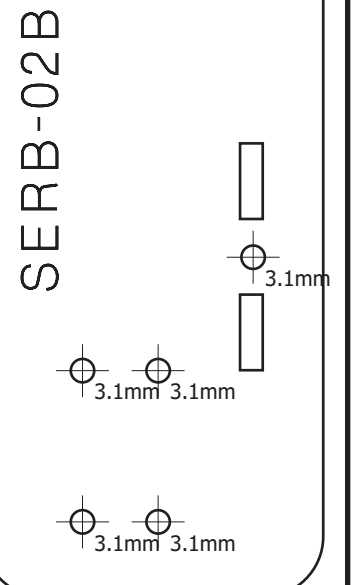

0mm 10mm 20mm 30mm 40mm 50mm 60mm 70mm 80mm 90mm 100mm

100mm
90mm
80mm
70mm
60mm
50mm
40mm
30mm
20mm
10mm
0mm

SERB-03

Acrylic Sheet Size
175mm x 245 mm

SERB-03

(it is important to
not scale this image
while printing)
(if it is un-scaled the
ruler printed should
measure as marked)

0mm 10mm 20mm 30mm 40mm 50mm 60mm 70mm 80mm 90mm 100mm

100mm
90mm
80mm
70mm
60mm
50mm
40mm
30mm
20mm
10mm
0mm

SERB-03

SERB-03

Acrylic Sheet Size
175mm x 245 mm

(it is important to not scale this image while printing)
 (if it is un-scaled the ruler printed should measure as marked)

Acrylic Sheet Size
175mm x 225 mm

(it is important to not scale this image while printing)
(if it is un-scaled the ruler printed should measure as marked)