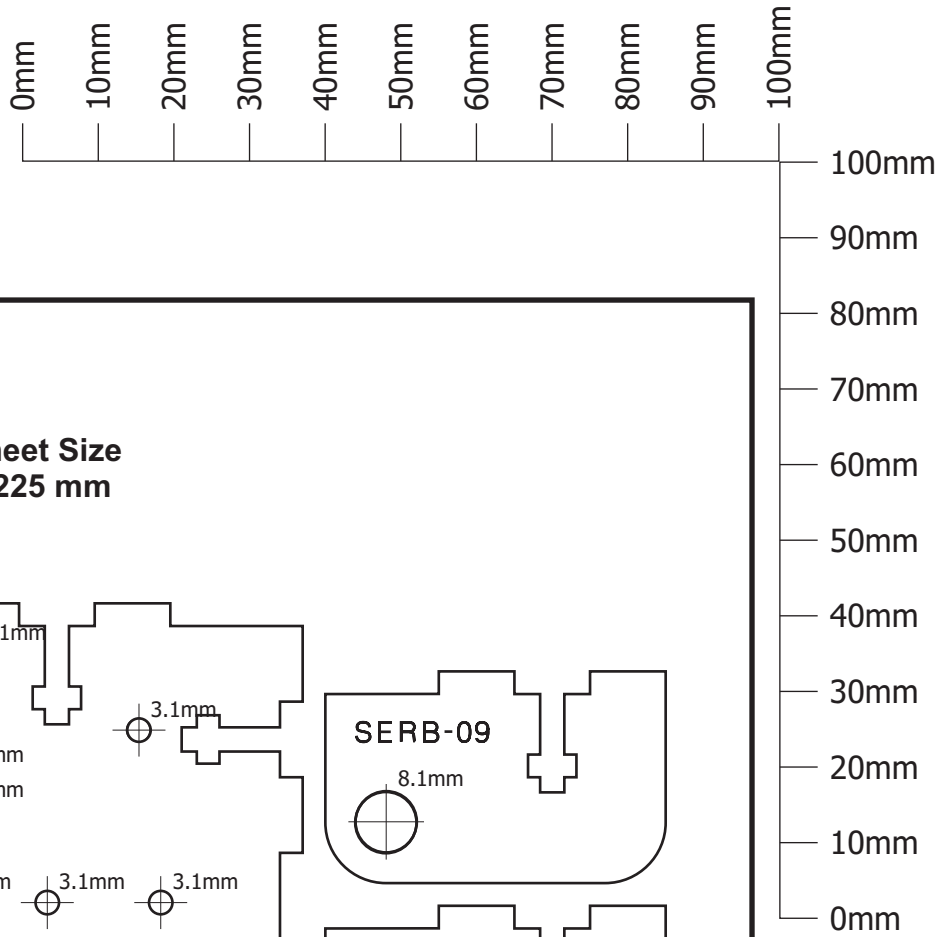

0mm 10mm 20mm 30mm 40mm 50mm 60mm 70mm 80mm 90mm 100mm

100mm
90mm
80mm
70mm
60mm
50mm
40mm
30mm
20mm
10mm
0mm

SERB-03

Acrylic Sheet Size
175mm x 245 mm

SERB-03

(it is important to
not scale this image
while printing)
(if it is un-scaled the
ruler printed should
measure as marked)

0mm 10mm 20mm 30mm 40mm 50mm 60mm 70mm 80mm 90mm 100mm

100mm
90mm
80mm
70mm
60mm
50mm
40mm
30mm
20mm
10mm
0mm

SERB-03

SERB-03

Acrylic Sheet Size
175mm x 245 mm

(it is important to not scale this image while printing)
 (if it is un-scaled the ruler printed should measure as marked)

Acrylic Sheet Size
175mm x 225 mm

(it is important to not scale this image while printing)
(if it is un-scaled the ruler printed should measure as marked)