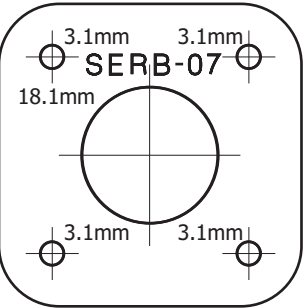

0mm 10mm 20mm 30mm 40mm 50mm 60mm 70mm 80mm 90mm 100mm

100mm
90mm
80mm
70mm
60mm
50mm
40mm
30mm
20mm
10mm
0mm

SERB-03

Acrylic Sheet Size
175mm x 245 mm

SERB-03

(it is important to
not scale this image
while printing)
(if it is un-scaled the
ruler printed should
measure as marked)

0mm 10mm 20mm 30mm 40mm 50mm 60mm 70mm 80mm 90mm 100mm

100mm
90mm
80mm
70mm
60mm
50mm
40mm
30mm
20mm
10mm
0mm

SERB-03

SERB-03

Acrylic Sheet Size
175mm x 245 mm

(it is important to not scale this image while printing)
 (if it is un-scaled the ruler printed should measure as marked)

Acrylic Sheet Size
175mm x 225 mm

(it is important to not scale this image while printing)
(if it is un-scaled the ruler printed should measure as marked)