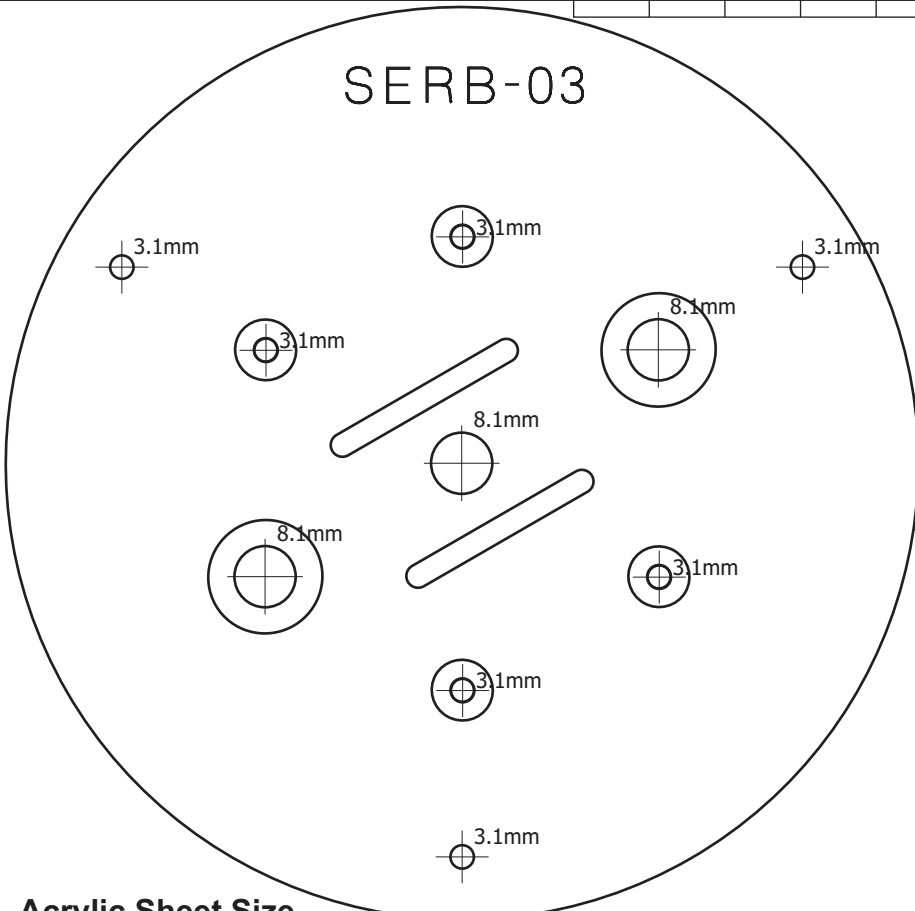

0mm 10mm 20mm 30mm 40mm 50mm 60mm 70mm 80mm 90mm 100mm

100mm
90mm
80mm
70mm
60mm
50mm
40mm
30mm
20mm
10mm
0mm

SERB-03

Acrylic Sheet Size
175mm x 245 mm

SERB-03

(it is important to
not scale this image
while printing)
(if it is un-scaled the
ruler printed should
measure as marked)

0mm 10mm 20mm 30mm 40mm 50mm 60mm 70mm 80mm 90mm 100mm

100mm
90mm
80mm
70mm
60mm
50mm
40mm
30mm
20mm
10mm
0mm

SERB-03

SERB-03

Acrylic Sheet Size
175mm x 245 mm

(it is important to not scale this image while printing)
 (if it is un-scaled the ruler printed should measure as marked)

Acrylic Sheet Size
175mm x 225 mm

(it is important to not scale this image while printing)
(if it is un-scaled the ruler printed should measure as marked)