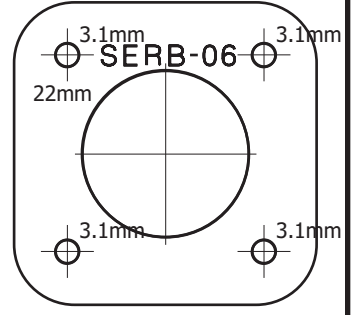

0mm 10mm 20mm 30mm 40mm 50mm 60mm 70mm 80mm 90mm 100mm

100mm
90mm
80mm
70mm
60mm
50mm
40mm
30mm
20mm
10mm
0mm

SERB-03

Acrylic Sheet Size
175mm x 245 mm

SERB-03

(it is important to
not scale this image
while printing)
(if it is un-scaled the
ruler printed should
measure as marked)

0mm 10mm 20mm 30mm 40mm 50mm 60mm 70mm 80mm 90mm 100mm

100mm
90mm
80mm
70mm
60mm
50mm
40mm
30mm
20mm
10mm
0mm

SERB-03

SERB-03

Acrylic Sheet Size
175mm x 245 mm

(it is important to not scale this image while printing)
 (if it is un-scaled the ruler printed should measure as marked)

Acrylic Sheet Size
175mm x 225 mm

(it is important to not scale this image while printing)
(if it is un-scaled the ruler printed should measure as marked)