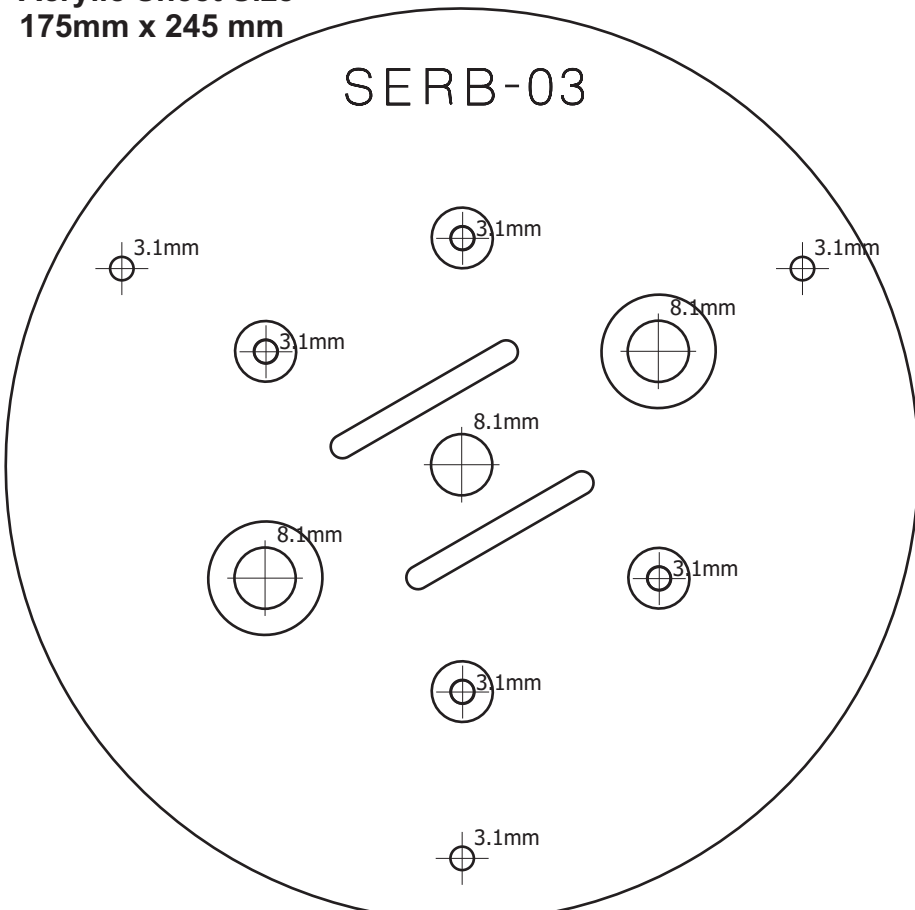

0mm 10mm 20mm 30mm 40mm 50mm 60mm 70mm 80mm 90mm 100mm

100mm
90mm
80mm
70mm
60mm
50mm
40mm
30mm
20mm
10mm
0mm

SERB-03

Acrylic Sheet Size
175mm x 245 mm

SERB-03

(it is important to
not scale this image
while printing)
(if it is un-scaled the
ruler printed should
measure as marked)

0mm 10mm 20mm 30mm 40mm 50mm 60mm 70mm 80mm 90mm 100mm

100mm
90mm
80mm
70mm
60mm
50mm
40mm
30mm
20mm
10mm
0mm

SERB-03

SERB-03

Acrylic Sheet Size
175mm x 245 mm

(it is important to not scale this image while printing)
 (if it is un-scaled the ruler printed should measure as marked)

Acrylic Sheet Size
175mm x 225 mm

(it is important to not scale this image while printing)
(if it is un-scaled the ruler printed should measure as marked)