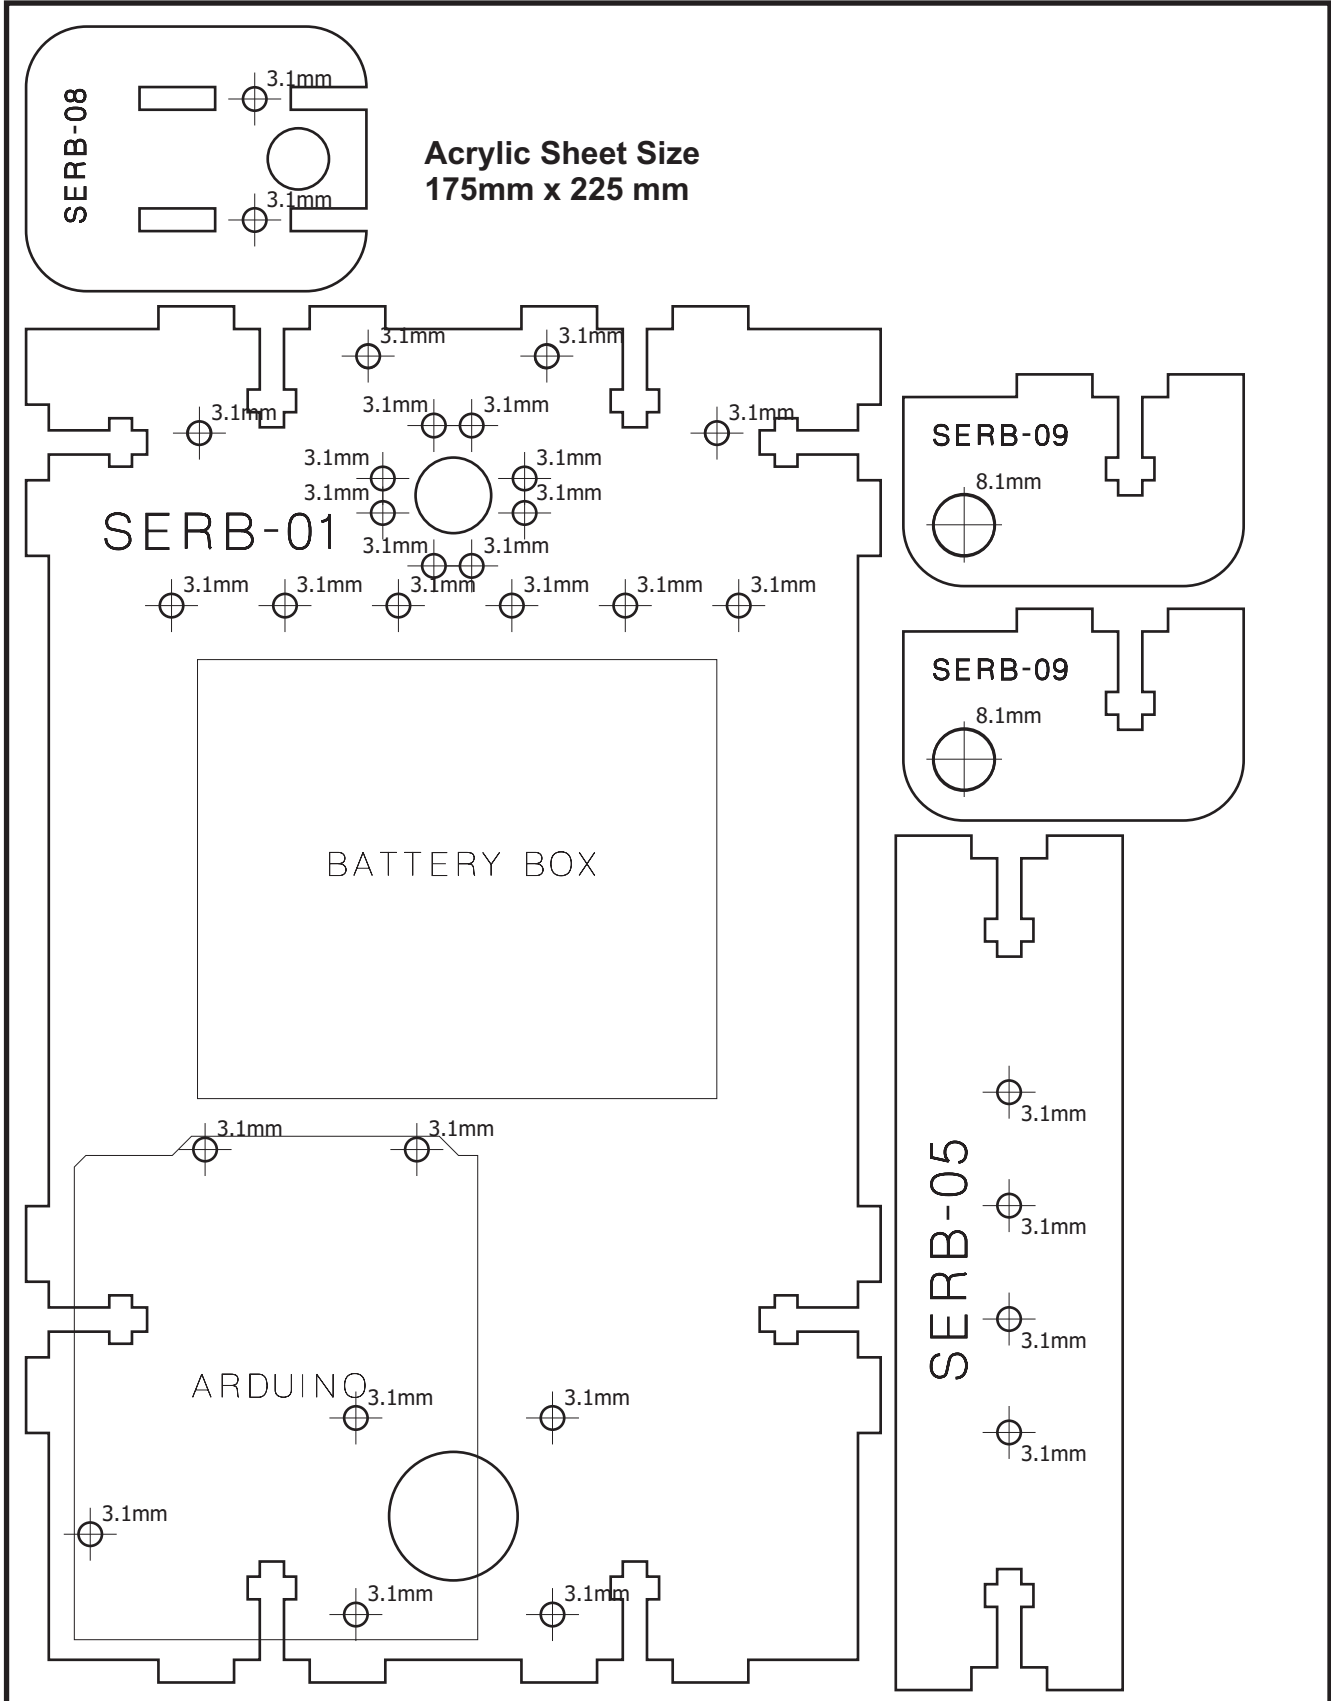

0mm 10mm 20mm 30mm 40mm 50mm 60mm 70mm 80mm 90mm 100mm

100mm
90mm
80mm
70mm
60mm
50mm
40mm
30mm
20mm
10mm
0mm

SERB-03

Acrylic Sheet Size
175mm x 245 mm

SERB-03

(it is important to
not scale this image
while printing)
(if it is un-scaled the
ruler printed should
measure as marked)

0mm 10mm 20mm 30mm 40mm 50mm 60mm 70mm 80mm 90mm 100mm

100mm
90mm
80mm
70mm
60mm
50mm
40mm
30mm
20mm
10mm
0mm

SERB-03

SERB-03

Acrylic Sheet Size
175mm x 245 mm

(it is important to not scale this image while printing)
 (if it is un-scaled the ruler printed should measure as marked)

Acrylic Sheet Size
175mm x 225 mm

(it is important to not scale this image while printing)
(if it is un-scaled the ruler printed should measure as marked)