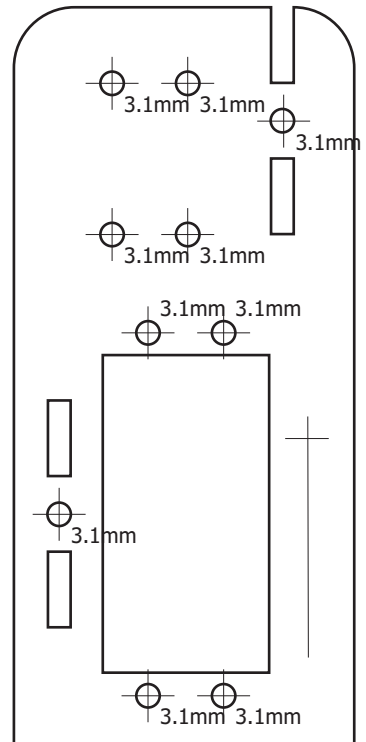

0mm 10mm 20mm 30mm 40mm 50mm 60mm 70mm 80mm 90mm 100mm

100mm
90mm
80mm
70mm
60mm
50mm
40mm
30mm
20mm
10mm
0mm

SERB-03

Acrylic Sheet Size
175mm x 245 mm

SERB-03

(it is important to
not scale this image
while printing)
(if it is un-scaled the
ruler printed should
measure as marked)

0mm 10mm 20mm 30mm 40mm 50mm 60mm 70mm 80mm 90mm 100mm

100mm
90mm
80mm
70mm
60mm
50mm
40mm
30mm
20mm
10mm
0mm

SERB-03

SERB-03

Acrylic Sheet Size
175mm x 245 mm

(it is important to not scale this image while printing)
 (if it is un-scaled the ruler printed should measure as marked)

Acrylic Sheet Size
175mm x 225 mm

(it is important to not scale this image while printing)
(if it is un-scaled the ruler printed should measure as marked)