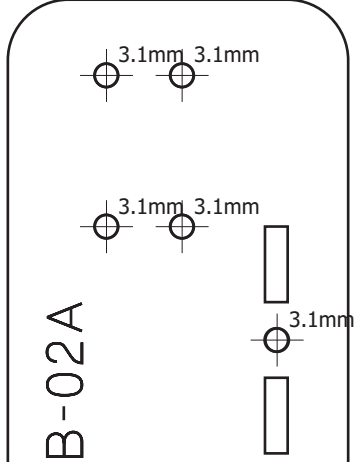

0mm 10mm 20mm 30mm 40mm 50mm 60mm 70mm 80mm 90mm 100mm

100mm
90mm
80mm
70mm
60mm
50mm
40mm
30mm
20mm
10mm
0mm

SERB-03

Acrylic Sheet Size
175mm x 245 mm

SERB-03

(it is important to
not scale this image
while printing)
(if it is un-scaled the
ruler printed should
measure as marked)

0mm 10mm 20mm 30mm 40mm 50mm 60mm 70mm 80mm 90mm 100mm

100mm
90mm
80mm
70mm
60mm
50mm
40mm
30mm
20mm
10mm
0mm

SERB-03

SERB-03

Acrylic Sheet Size
175mm x 245 mm

(it is important to not scale this image while printing)
 (if it is un-scaled the ruler printed should measure as marked)

Acrylic Sheet Size
175mm x 225 mm

(it is important to not scale this image while printing)
(if it is un-scaled the ruler printed should measure as marked)