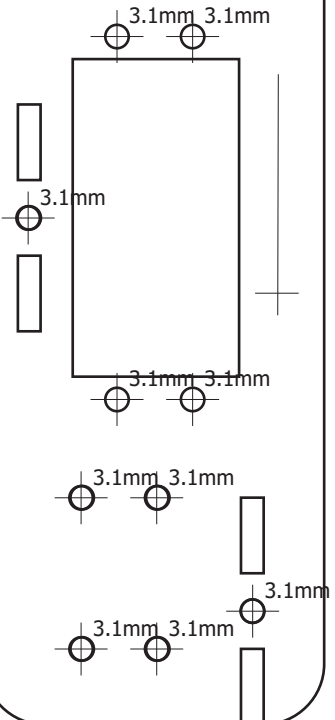

0mm 10mm 20mm 30mm 40mm 50mm 60mm 70mm 80mm 90mm 100mm

100mm
90mm
80mm
70mm
60mm
50mm
40mm
30mm
20mm
10mm
0mm

SERB-03

Acrylic Sheet Size
175mm x 245 mm

SERB-03

(it is important to
not scale this image
while printing)
(if it is un-scaled the
ruler printed should
measure as marked)

0mm 10mm 20mm 30mm 40mm 50mm 60mm 70mm 80mm 90mm 100mm

100mm
90mm
80mm
70mm
60mm
50mm
40mm
30mm
20mm
10mm
0mm

SERB-03

SERB-03

Acrylic Sheet Size
175mm x 245 mm

(it is important to not scale this image while printing)
 (if it is un-scaled the ruler printed should measure as marked)

Acrylic Sheet Size
175mm x 225 mm

(it is important to not scale this image while printing)
(if it is un-scaled the ruler printed should measure as marked)