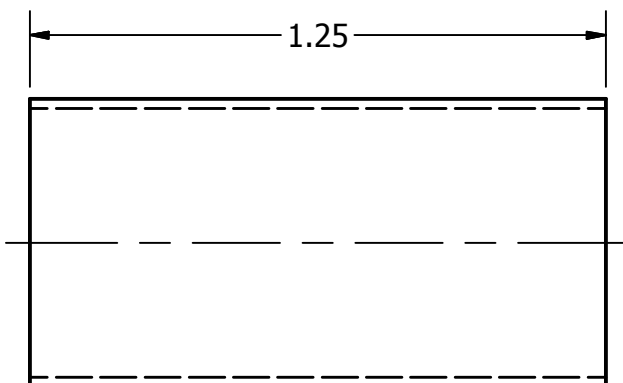

2

1

1.25

Ø.75

Ø.70

B

B

PRODUCED BY AN AUTODESK EDUCATIONAL PRODUCT

PRODUCED BY AN AUTODESK EDUCATIONAL PRODUCT

A

A

DRAWN	9/4/2014	TITLE		
CHECKED				
QA		1.25 Inch Support		
MFG				
APPROVED		SIZE	DWG NO	REV
		A	1.25_Inch_Support_Drawing	
		SCALE		SHEET 1 OF 1

2

1