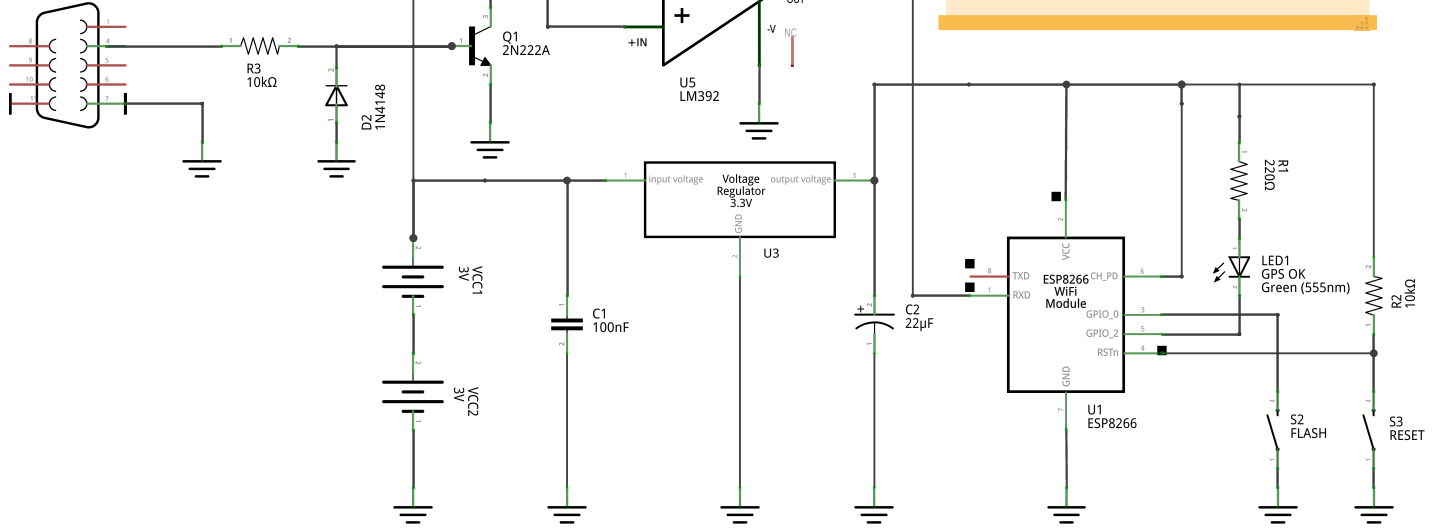

X1
HANDHELD RS232 NMEA GPS

ESP8266 + GPS
NTP STRATUM1 SERVER
Absolutelyautomation.com