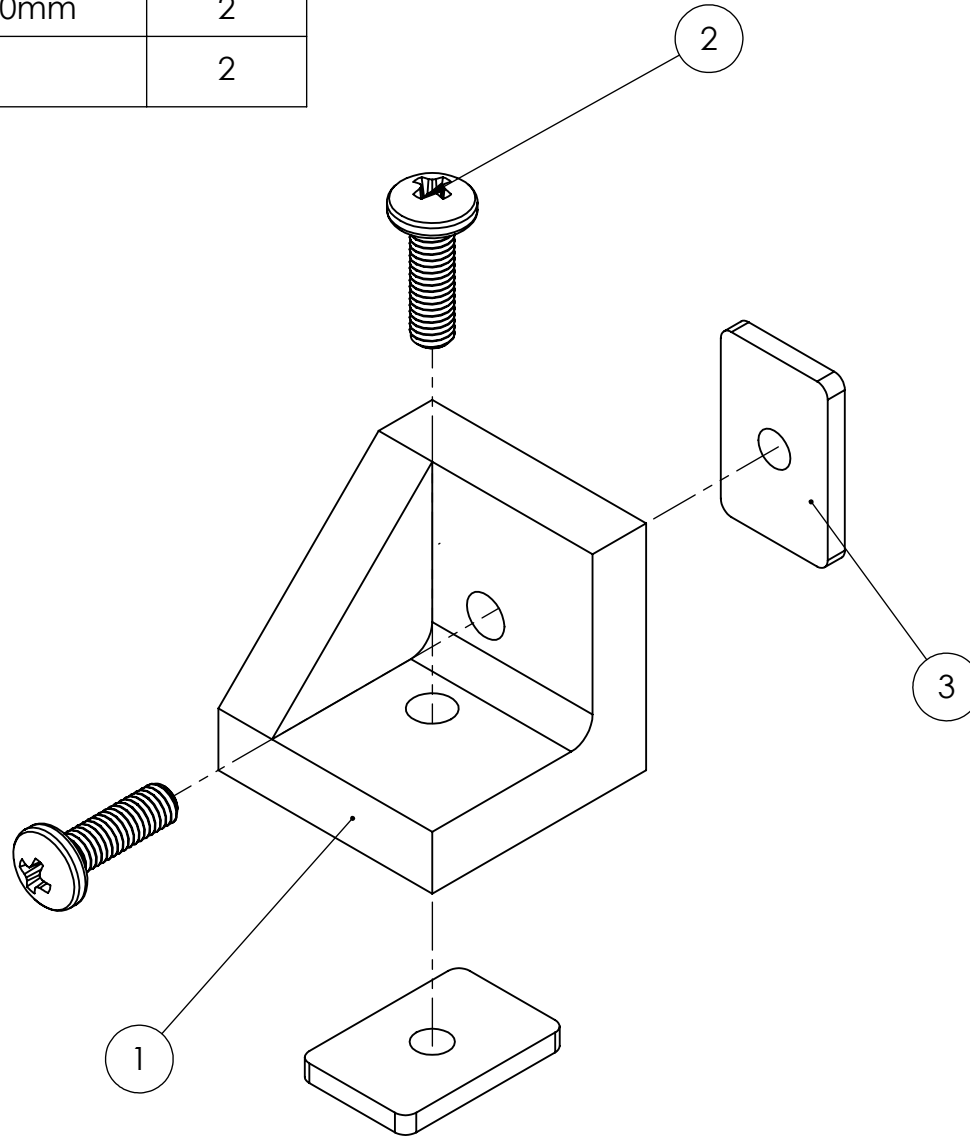

ITEM NO.	PART NAME	QTY.
1	Aluminum 2020 Corner Bracket	1
2	M3 Pan Head x 10mm	2
3	Square Nuts	2

COMMENTS: 14 Total	SIZE A	TITLE: 2020_Corner_Bracket_SubAssy
	SCALE: 2:1	SHEET 1 OF 1