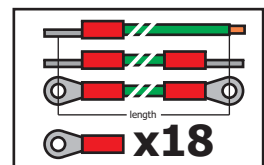

WIRING DIAGRAM

KEY

WIRE LENGTH CHART

	RED	250 mm		GREEN	250 mm
	PINK	50 mm		LIGHT BLUE	100 mm
	ORANGE X 2	65 mm		BLUE	75 mm
	DARK YELLOW	100 mm		DARK BLUE	100 mm
	YELLOW	170 mm		PURPLE	170 mm
	LIGHT GREEN	100 mm		GREY	100 mm