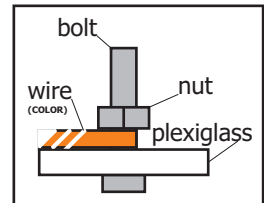

WIRING DIAGRAM

KEY

WIRE LENGTH CHART

	RED	250 mm		GREEN	250 mm
	PINK	50 mm		LIGHT BLUE	100 mm
	ORANGE X 2	65 mm		BLUE	75 mm
	DARK YELLOW	100 mm		DARK BLUE	100 mm
	YELLOW	170 mm		PURPLE	170 mm
	LIGHT GREEN	100 mm		GREY	100 mm