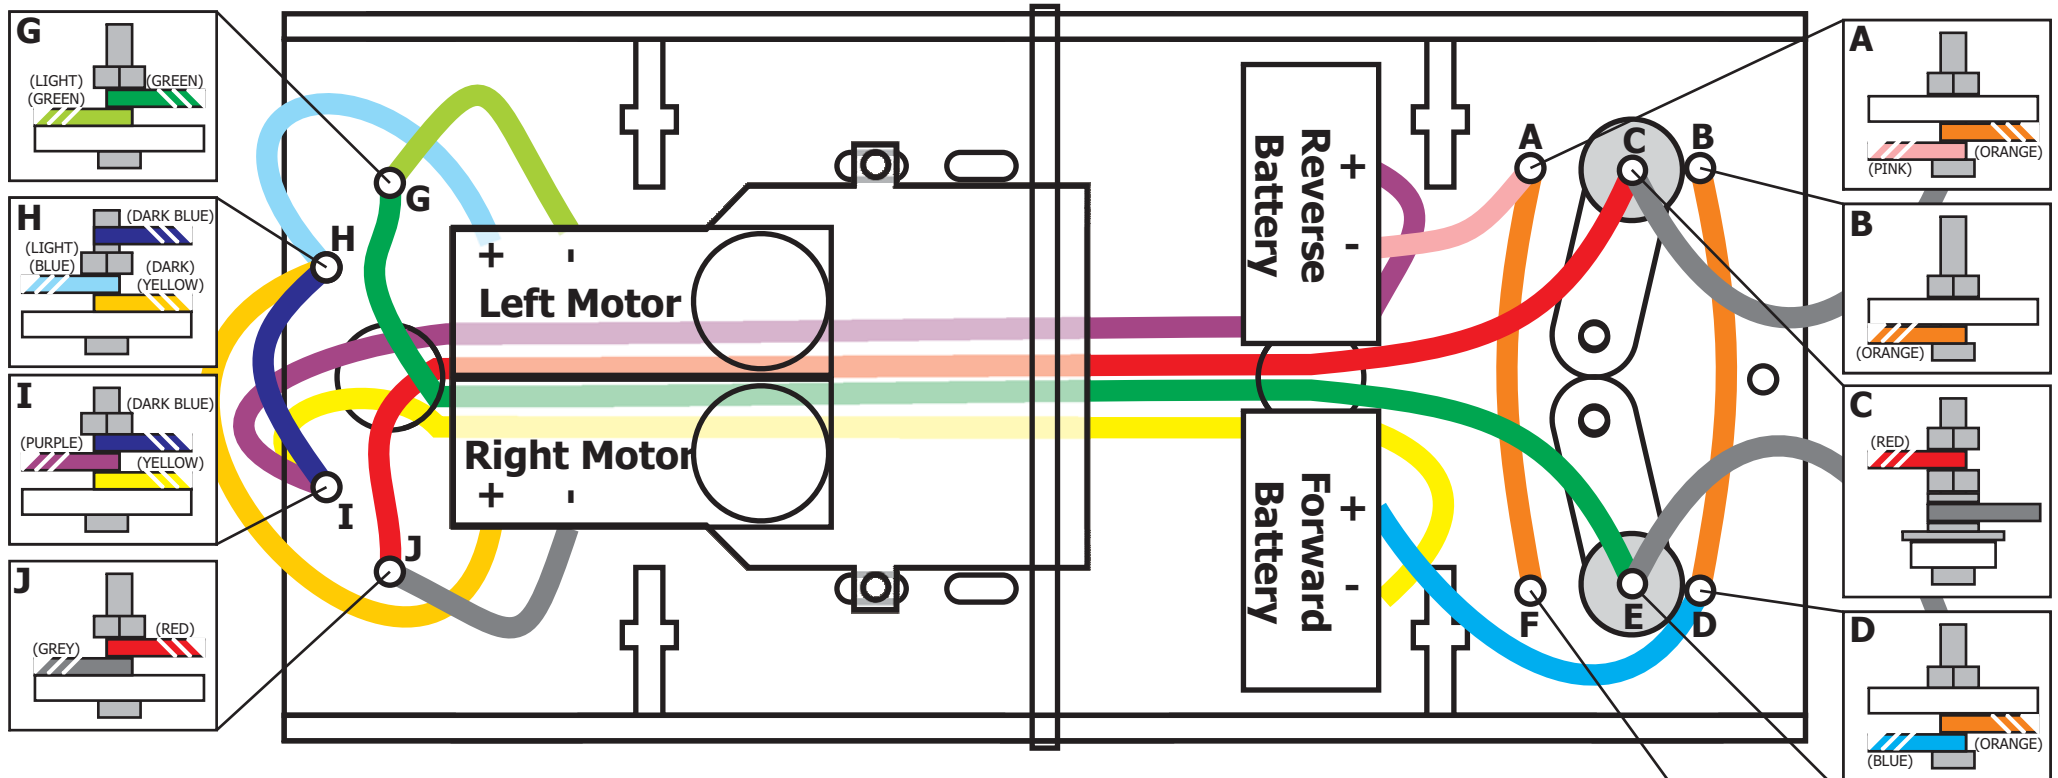

WIRING DIAGRAM

KEY

WIRE LENGTH CHART

	RED	250 mm		GREEN	250 mm
	PINK	50 mm		LIGHT BLUE	100 mm
	ORANGE X 2	65 mm		BLUE	75 mm
	DARK YELLOW	100 mm		DARK BLUE	100 mm
	YELLOW	170 mm		PURPLE	170 mm
	LIGHT GREEN	100 mm		GREY	100 mm