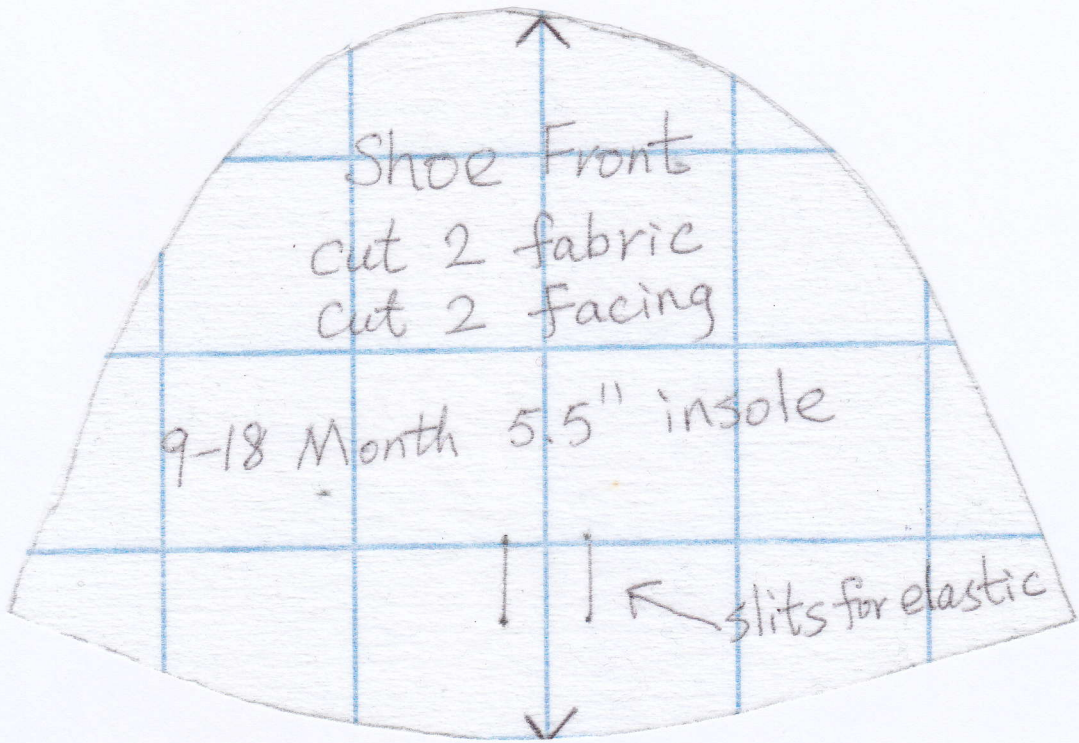

Sole

Cut 2

9-18 Month

5.5" in sole

ear flap  
cut 2

elastic slits cover  
cut 2

elephant applique  
Cut 2