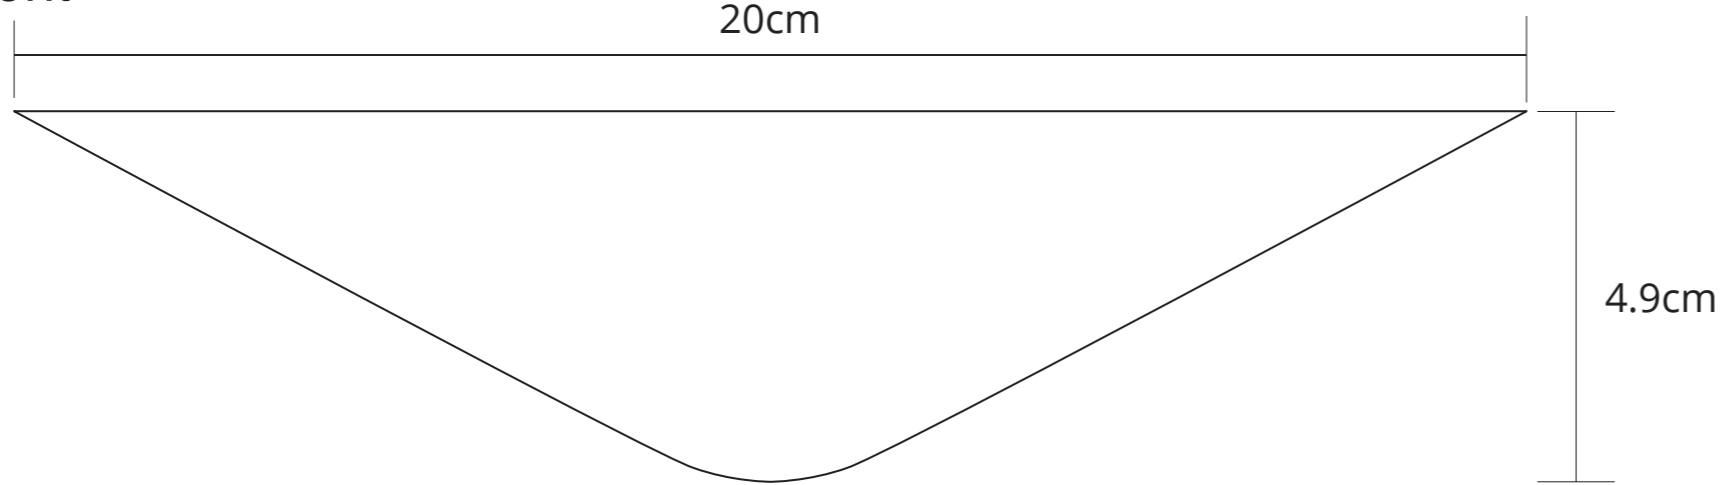

# See-Saw Console A3 Template ✂

Top Layers

30cm

7cm

7cm

7cm

Base

Front

Back

Front Marker

Top Marker