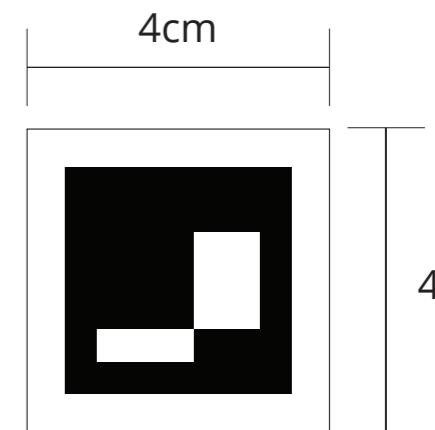

# See-Saw Console A3 Template ✂

Top Layers

30cm

7cm

7cm

7cm

Base

Front

Back

Front Marker

Top Marker