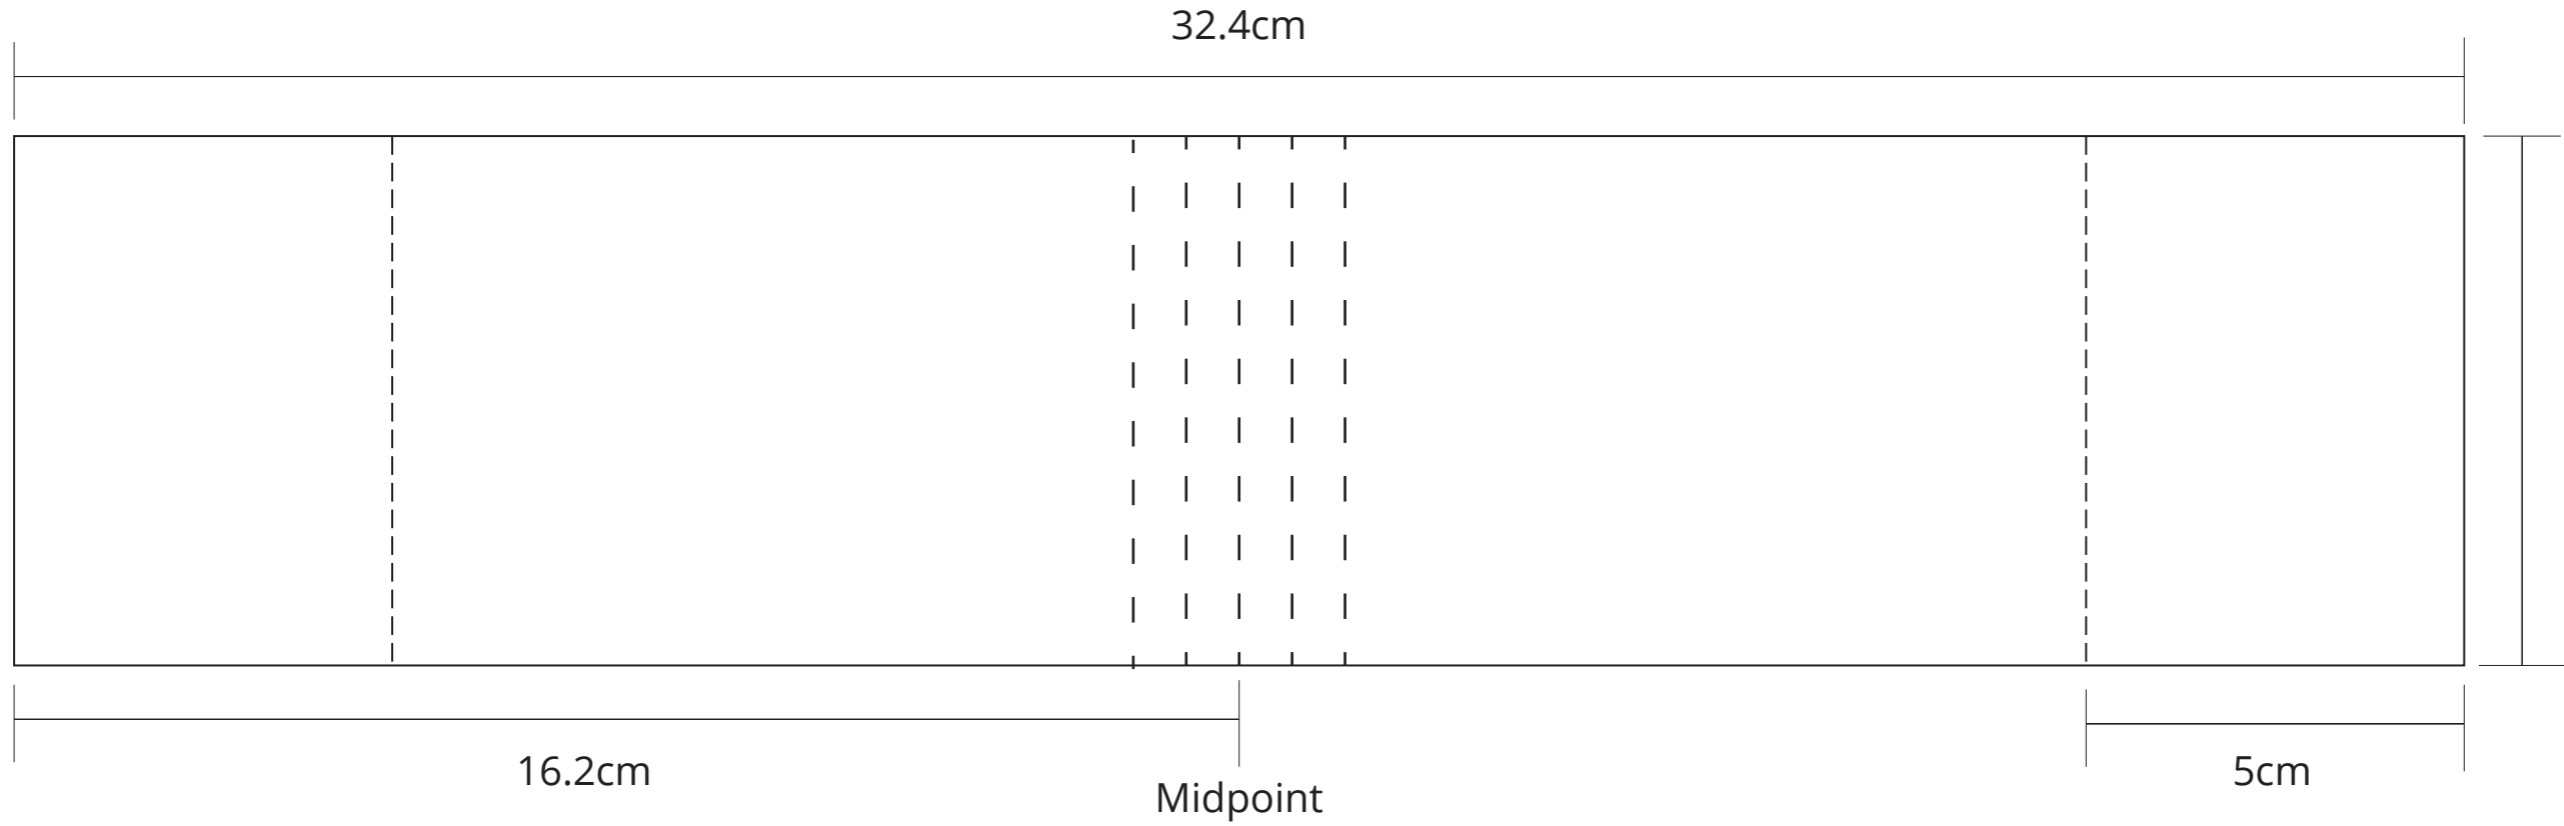

# See-Saw Console A3 Template ✂

Top Layers

30cm

7cm

7cm

7cm

Base

Front

Back

Front Marker

Top Marker