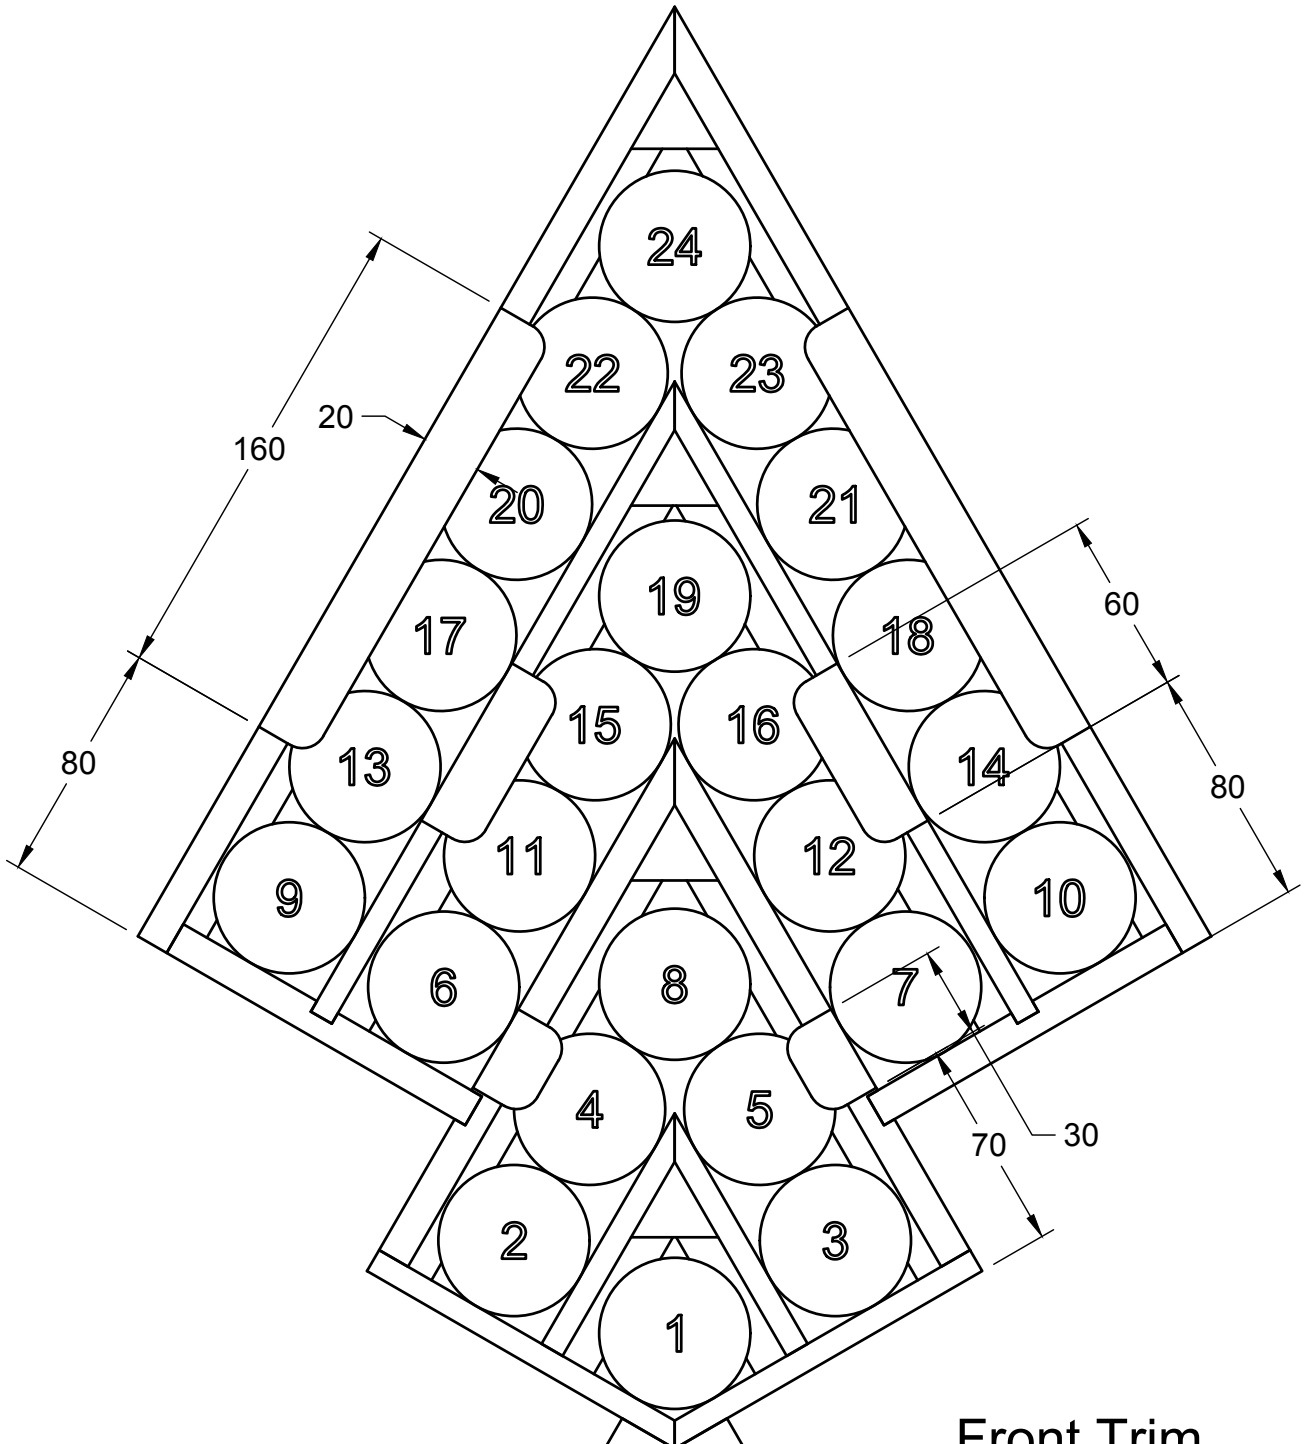

<https://www.instructables.com/Advent-Calendar-Tree>

DETAIL A
SCALE 1:1.75

<https://www.instructables.com/Advent-Calendar-Tree>

Front Trim