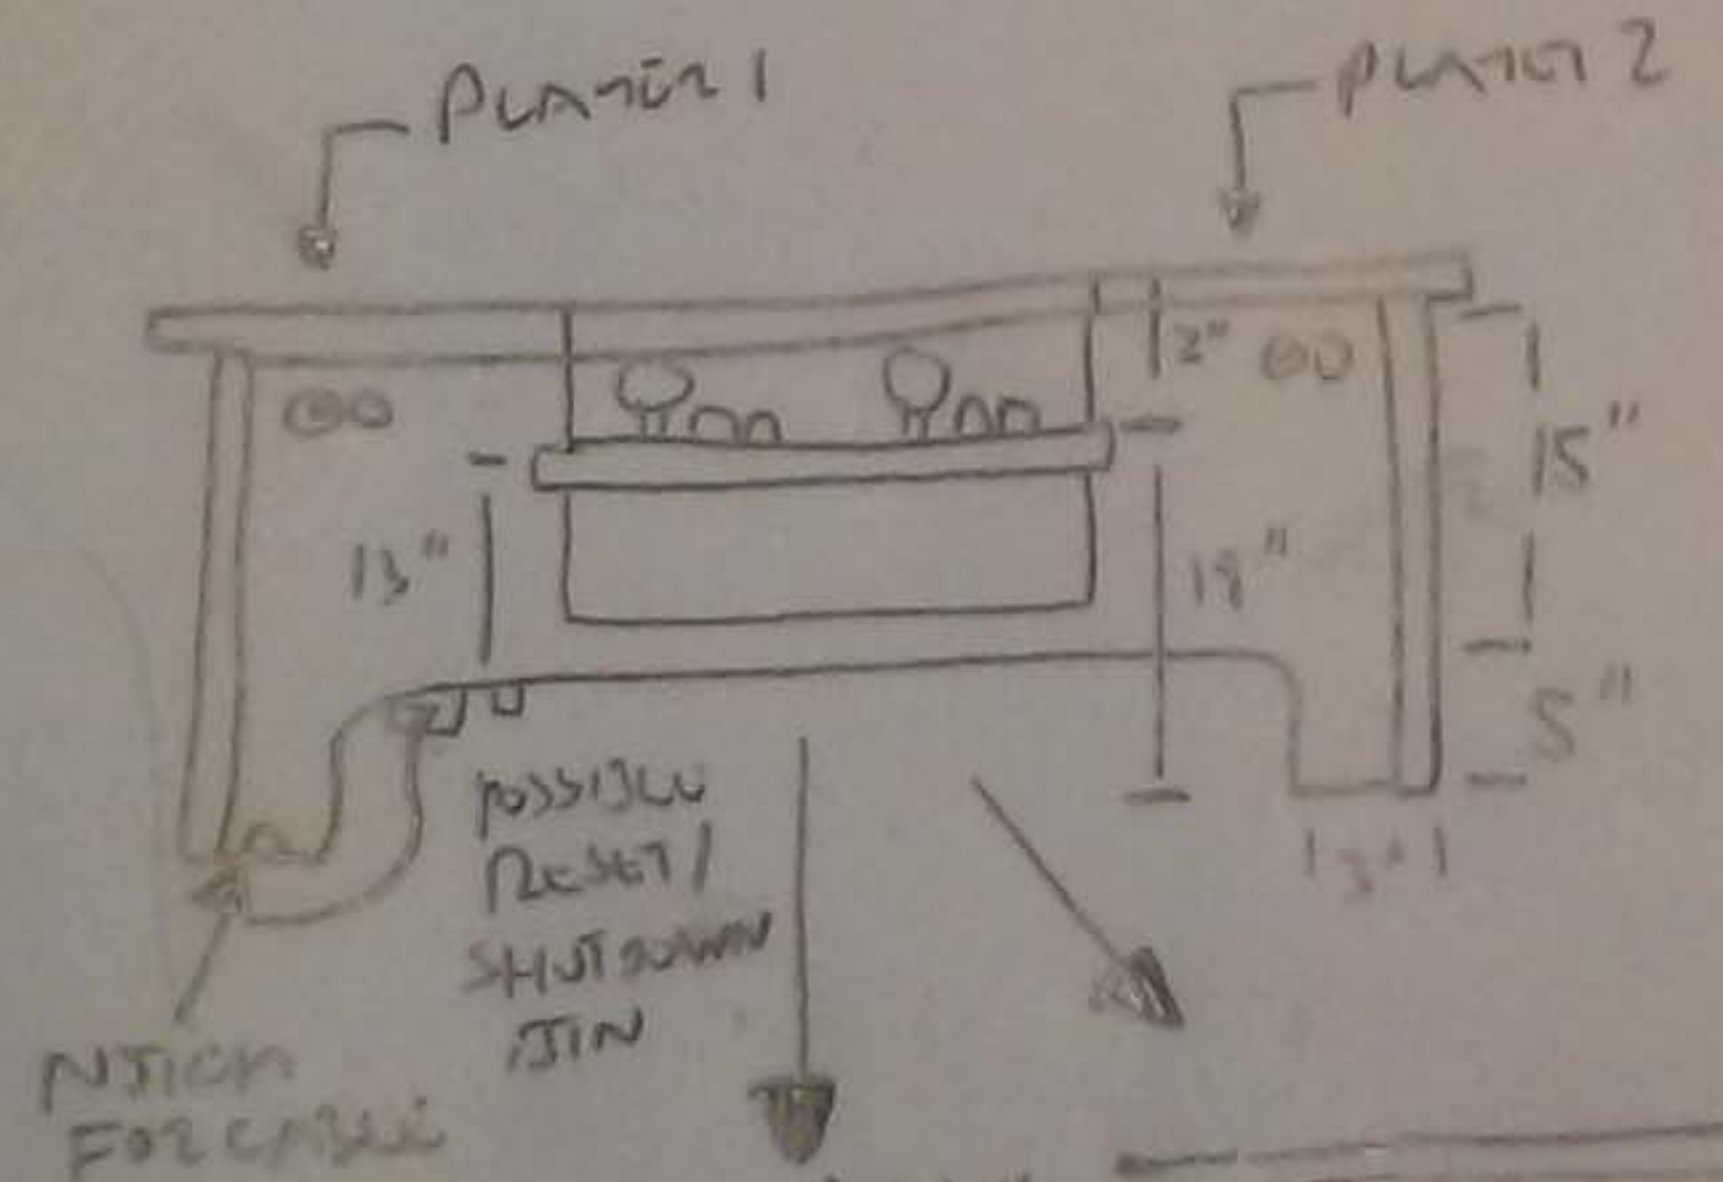

ARCADE TABLE
MAR 21/15

FEAT OUT NTS?

NO STAIN
ONLY
OIL BASED
POLY

TOP

FRONT

BOTTOM