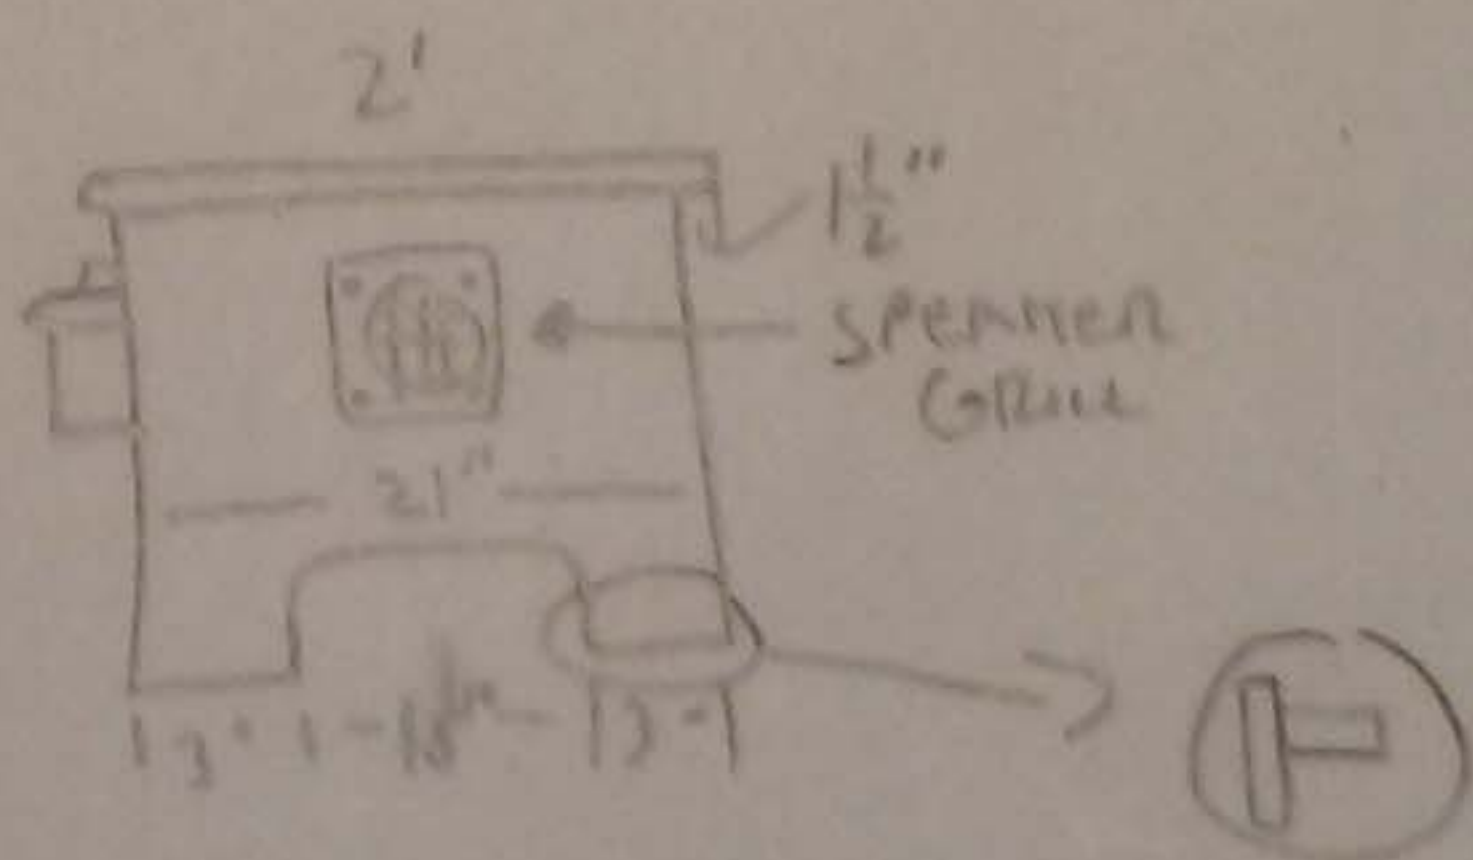

ARCADE TABLE
MAR 21/15

FEAT OUT NTS?

NO STAIN
ONLY
OIL BASED
POLY

TOP

FRONT

BOTTOM