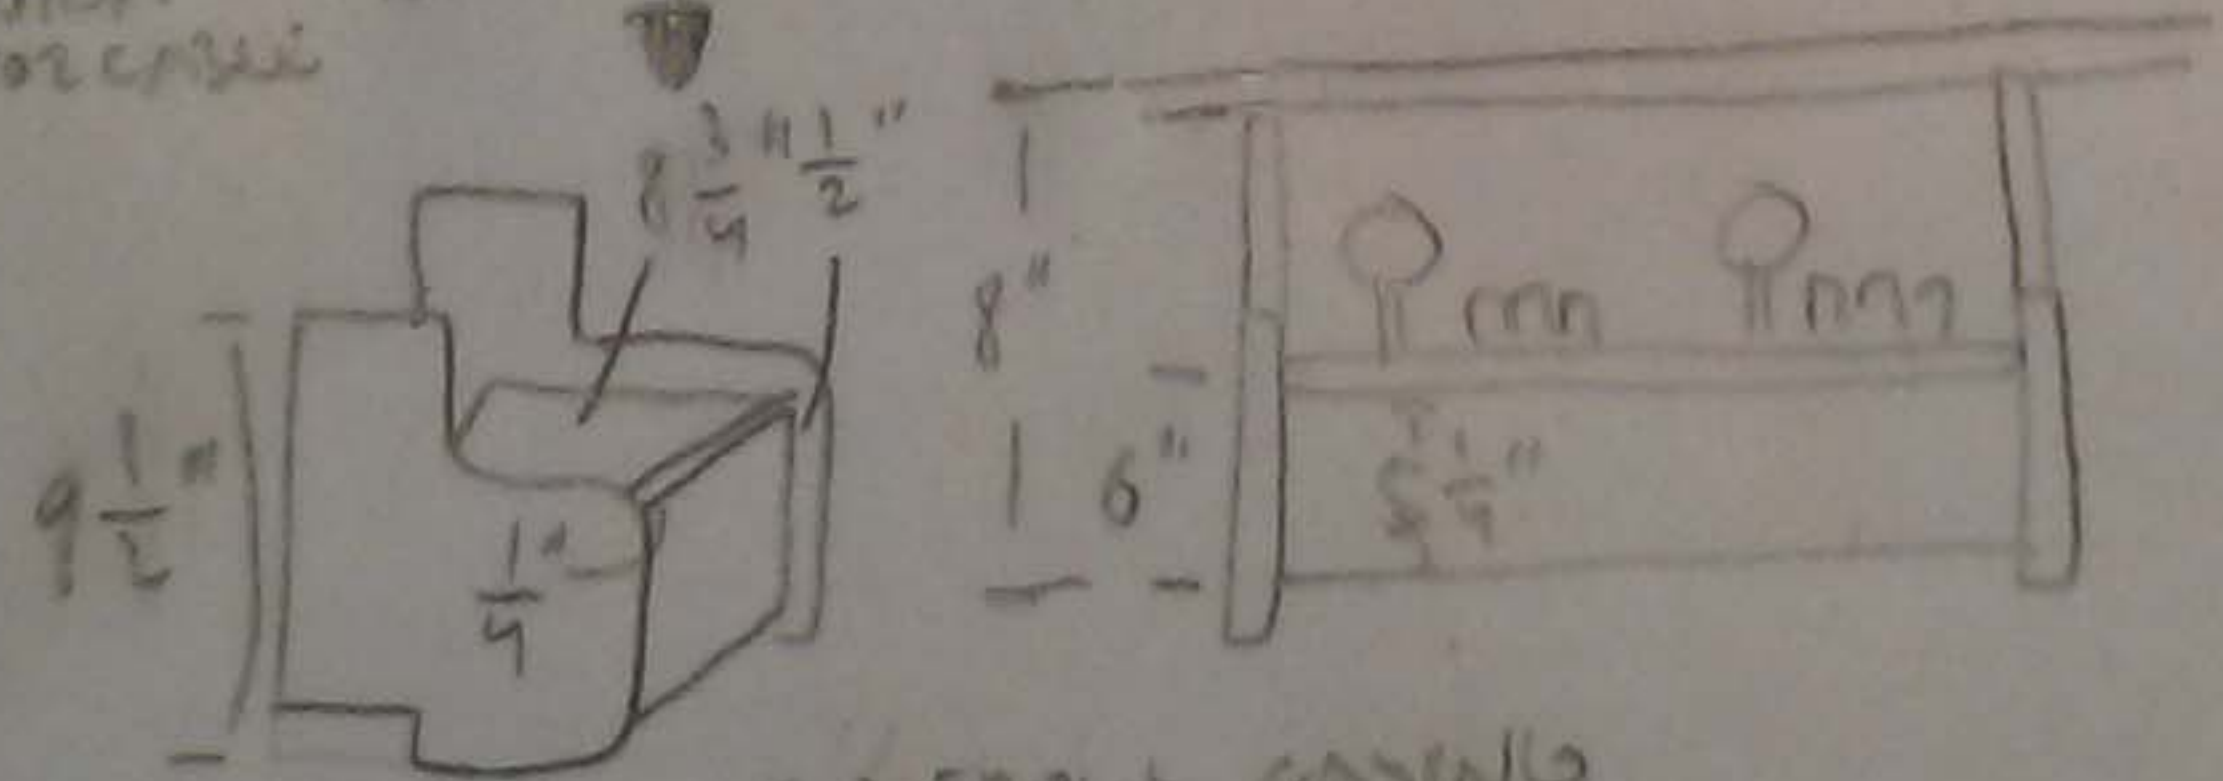

ARCADE TABLE
MAR 21/15

FEAT OUT NTS?

NO STAIN
ONLY
OIL BASED
POLY

TOP

FRONT

BOTTOM