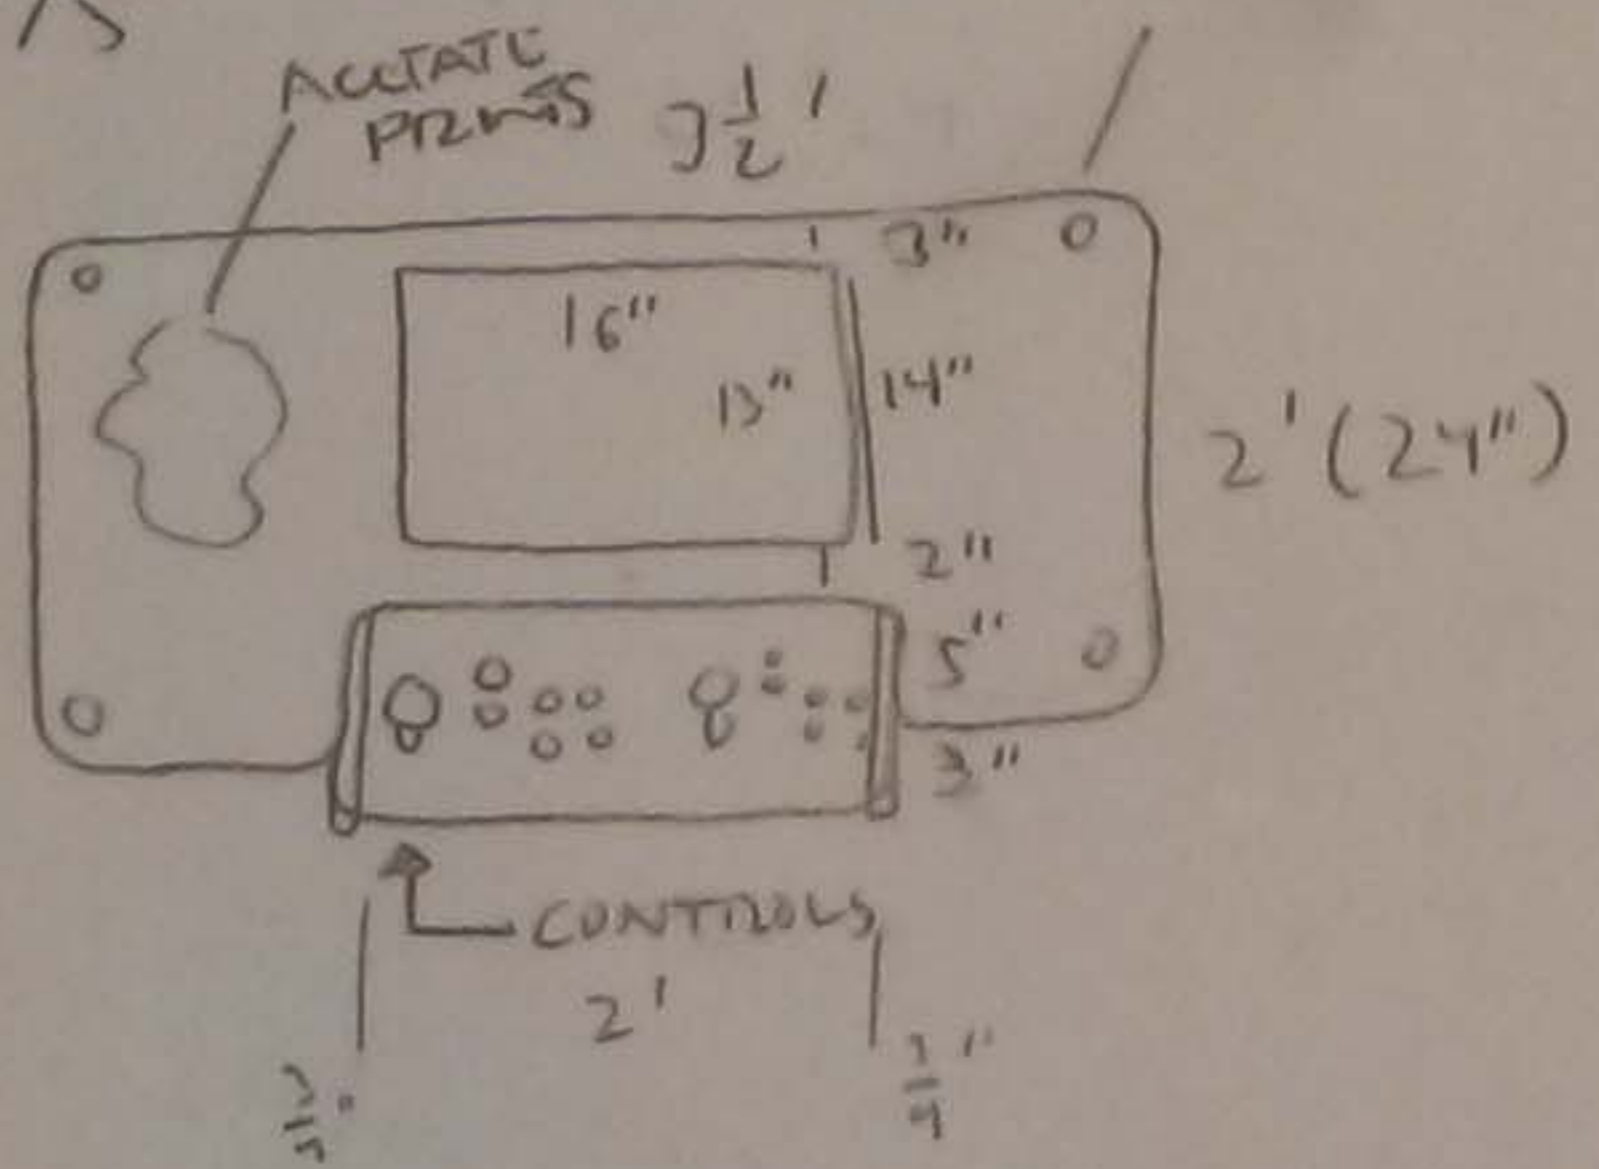

ARCADE TABLE
MAR 21/15

FEAT OUT NTS?

NO STAIN
ONLY
OIL BASED
POLY

TOP

FRONT

BOTTOM