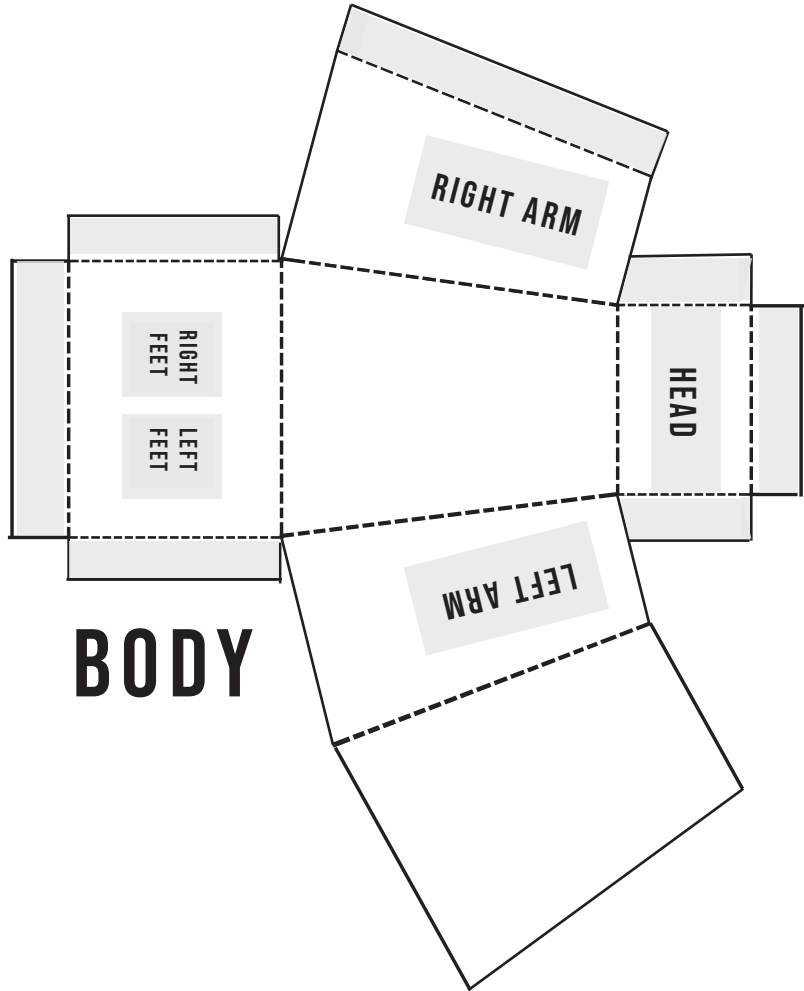

BAYMIN

ARMS

BODY

FEET

OUTPUT

LEGEND:
CUT ———
FOLD - - - -
PASTE ———