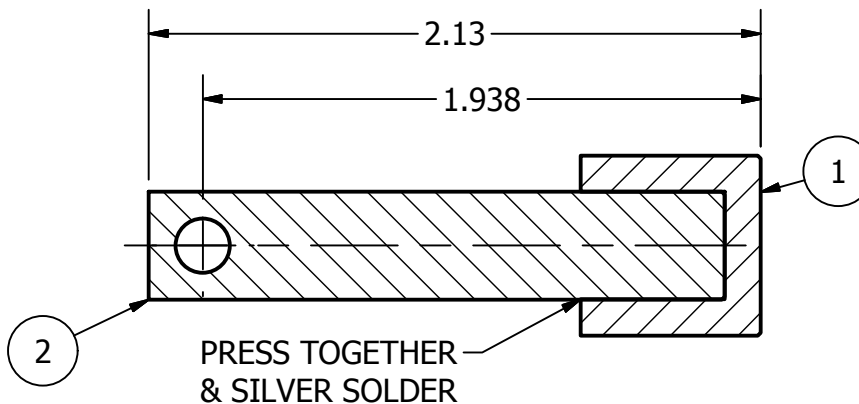

PARTS LIST			
ITEM	QTY	PART NUMBER	DESCRIPTION
1	1	Piston	MATERIAL: BRASS
2	1	Con Rod	MATERIAL: BRASS

SECTION A-A
SCALE 1.5

DRAWN Rob	5/12/2017	TITLE		
CHECKED				
QA				
MFG				
APPROVED				
		SIZE A	DWG NO Assy - Piston	REV
		SCALE		SHEET 1 OF 1