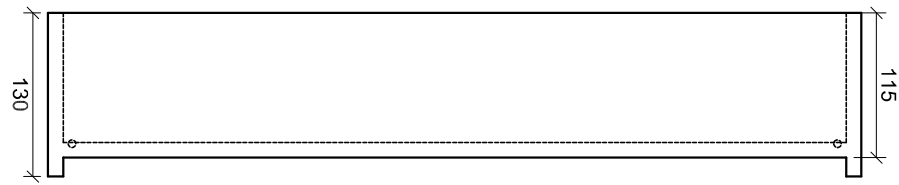

Sheet	Legend	Date
9/10	▼ Front of cabinet	2021-06-19
	▽ Bottom of cabinet	

Project	Cabinet	Drawing number	Number of units	Description	Creator
DIY	Bath Left Side	SD67-000W	1	Drawer	Irena Tsibulka