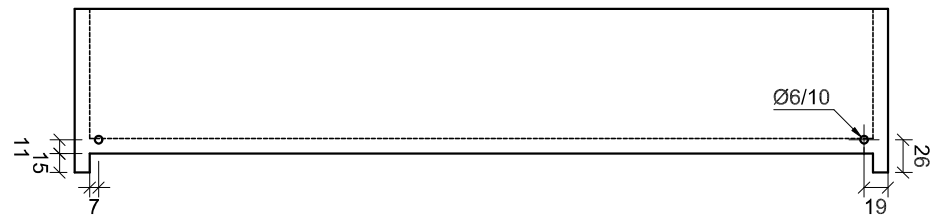

Sheet	Legend	Date
9/10	▼ Front of cabinet	2021-06-19
	▽ Bottom of cabinet	

Project	Cabinet	Drawing number	Number of units	Description	Creator
DIY	Bath Left Side	SD67-000W	1	Drawer	Irena Tsibulka