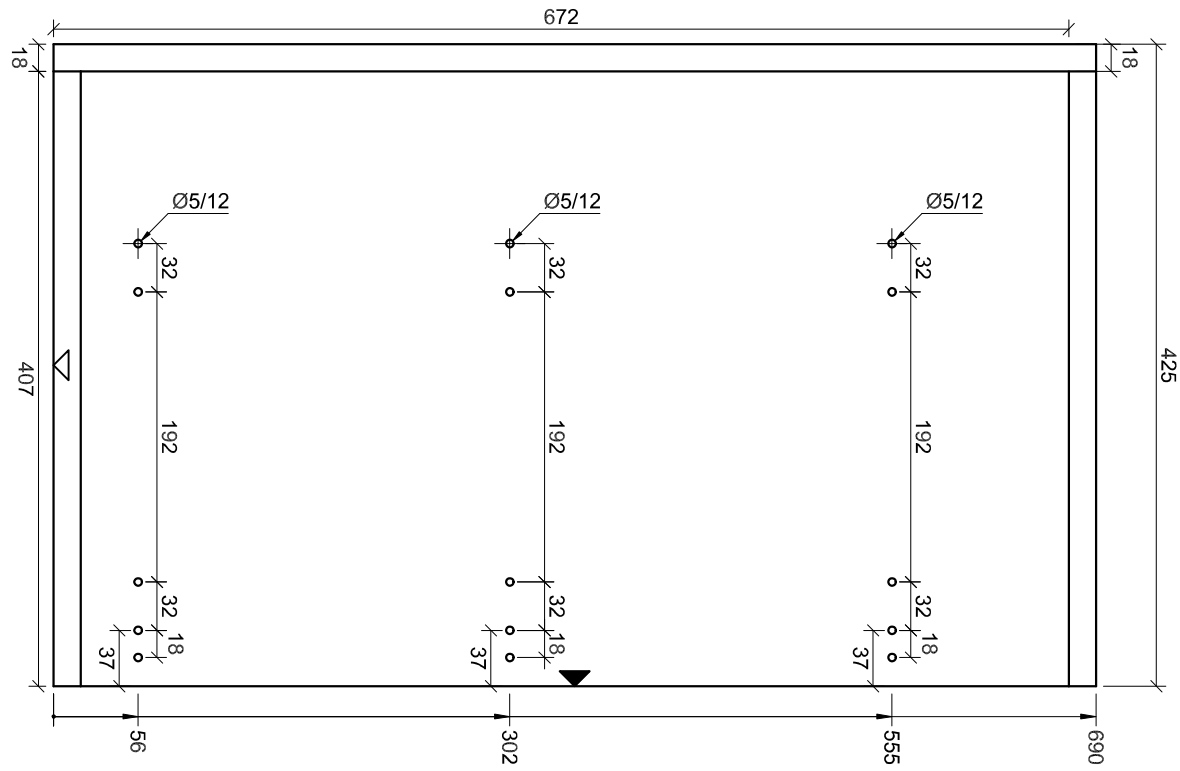

Sheet	Legend	Date
					4/10	▼ Front of cabinet	2021-06-19
Project	Cabinet	Drawing number	Number of units	Description	Creator	▽ Bottom of cabinet	
DIY	Bath Left Side	SD67-003Q	1	Right cabinet side View from left	Irena Tsbulka