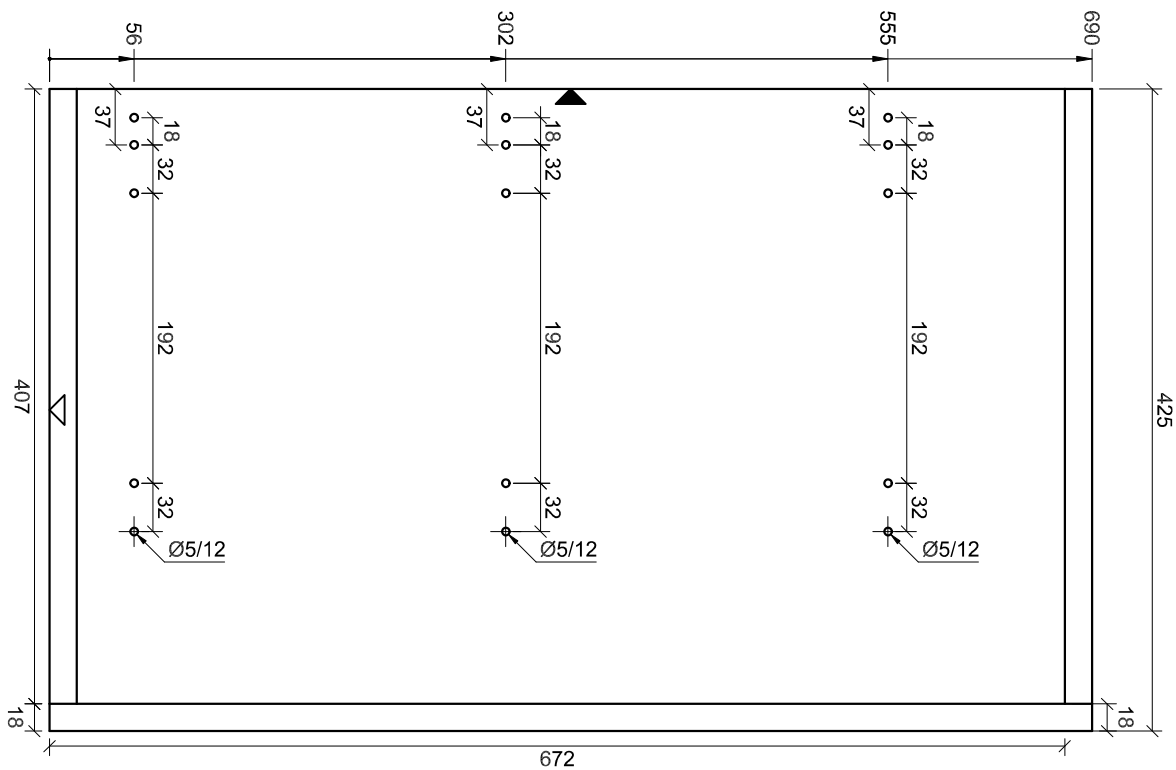

Sheet	Legend	Date
					3/10	Front of cabinet Bottom of cabinet	2021-06-19
Project	Cabinet	Drawing number	Number of units	Description	Creator		
DIY	Bath Left Side	SD67-003N	1	Left cabinet side View from right	Irena Tsubulka