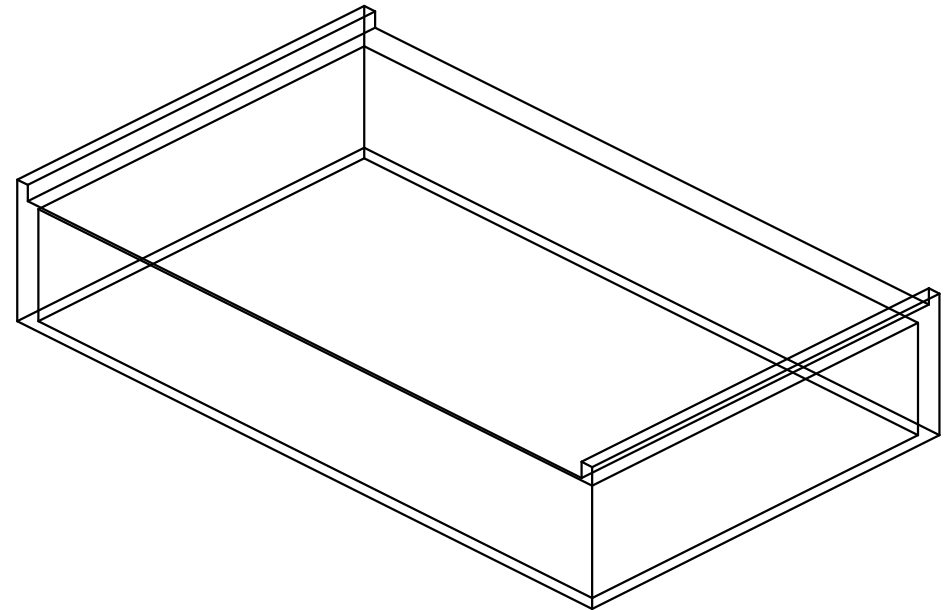

Sheet	Legend	Date
9/10	▼ Front of cabinet	2021-06-19
	▽ Bottom of cabinet	

Project	Cabinet	Drawing number	Number of units	Description	Creator
DIY	Bath Left Side	SD67-000W	1	Drawer	Irena Tsibulka