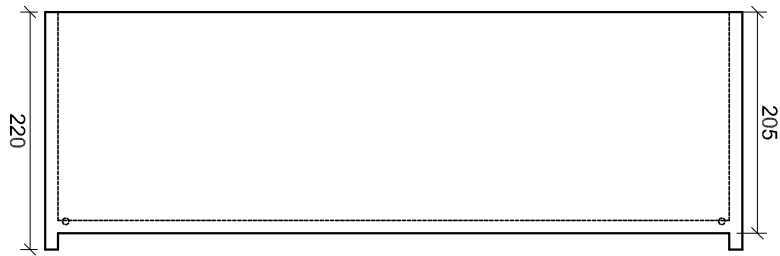

Sheet	Legend	Date
					10/10	▼ Front of cabinet ▽ Bottom of cabinet	2021-06-19
Project	Cabinet	Drawing number	Number of units	Description	Creator		
DIY	Bath Left Side	SD67-0021	2	Drawer	Irena Tsibulka