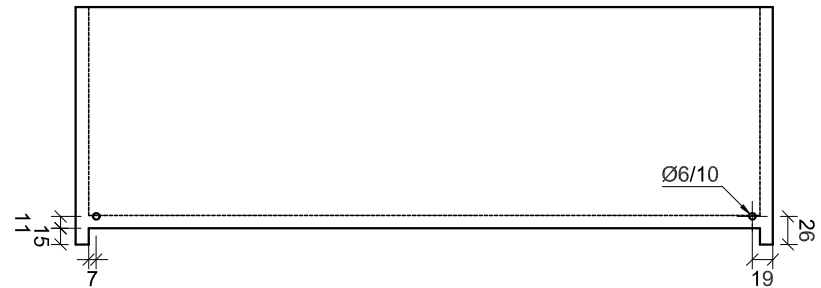

Sheet	Legend	Date
					10/10	▼ Front of cabinet ▽ Bottom of cabinet	2021-06-19
Project	Cabinet	Drawing number	Number of units	Description	Creator		
DIY	Bath Left Side	SD67-0021	2	Drawer	Irena Tsibulka