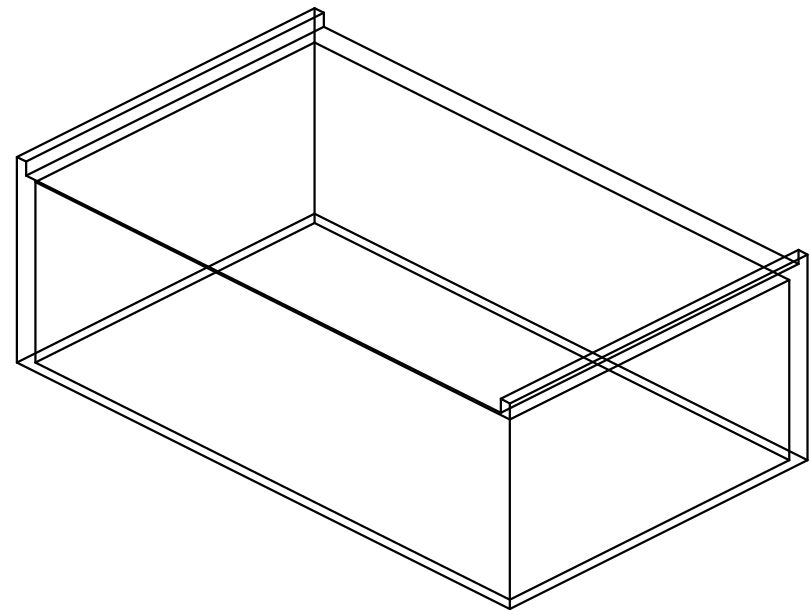

Sheet	Legend	Date
					10/10	▼ Front of cabinet ▽ Bottom of cabinet	2021-06-19
Project	Cabinet	Drawing number	Number of units	Description	Creator		
DIY	Bath Left Side	SD67-0021	2	Drawer	Irena Tsibulka