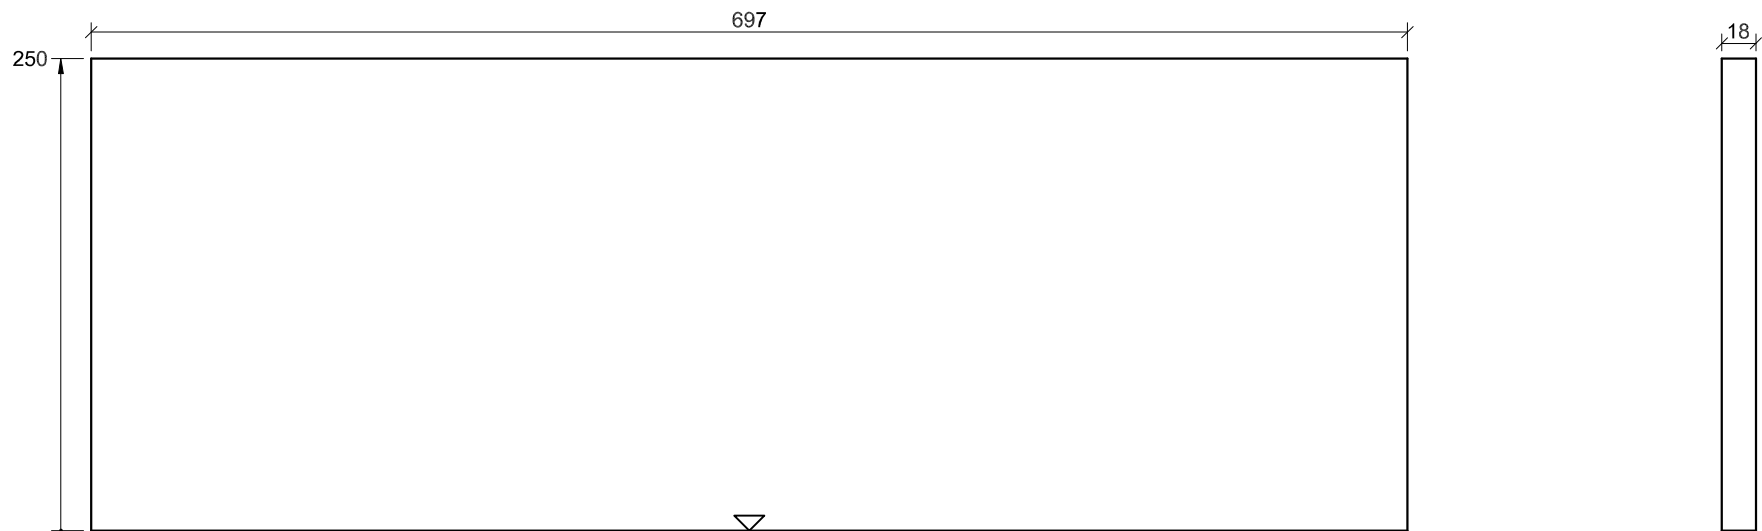

Sheet	Legend	Date
					7/10	▼ Front of cabinet	2021-06-19
Project	Cabinet	Drawing number	Number of units	Description	Creator	▽ Bottom of cabinet	
DIY	Bath Left Side	SD67-003Z	1	Drawer front	Irena Tsibulka