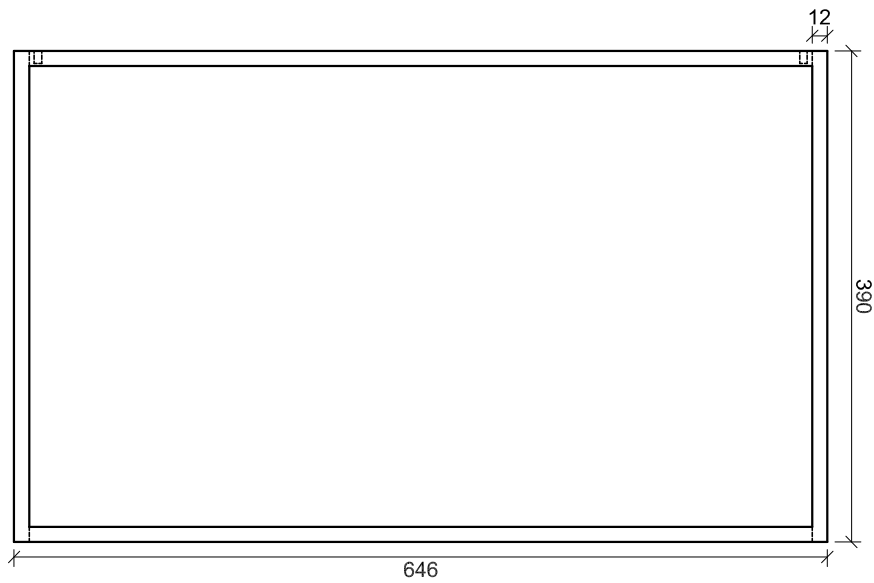

Sheet	Legend	Date
9/10	▼ Front of cabinet	2021-06-19
	▽ Bottom of cabinet	

Project	Cabinet	Drawing number	Number of units	Description	Creator
DIY	Bath Left Side	SD67-000W	1	Drawer	Irena Tsibulka