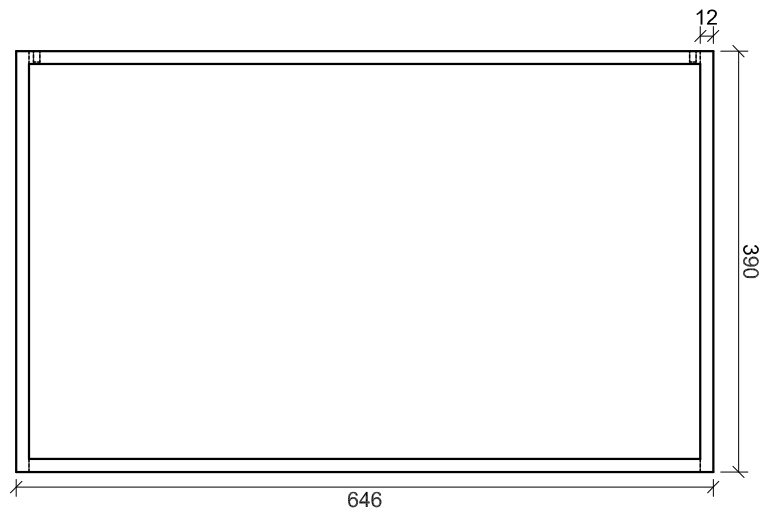

Sheet	Legend	Date
					10/10	▼ Front of cabinet ▽ Bottom of cabinet	2021-06-19
Project	Cabinet	Drawing number	Number of units	Description	Creator		
DIY	Bath Left Side	SD67-0021	2	Drawer	Irena Tsibulka