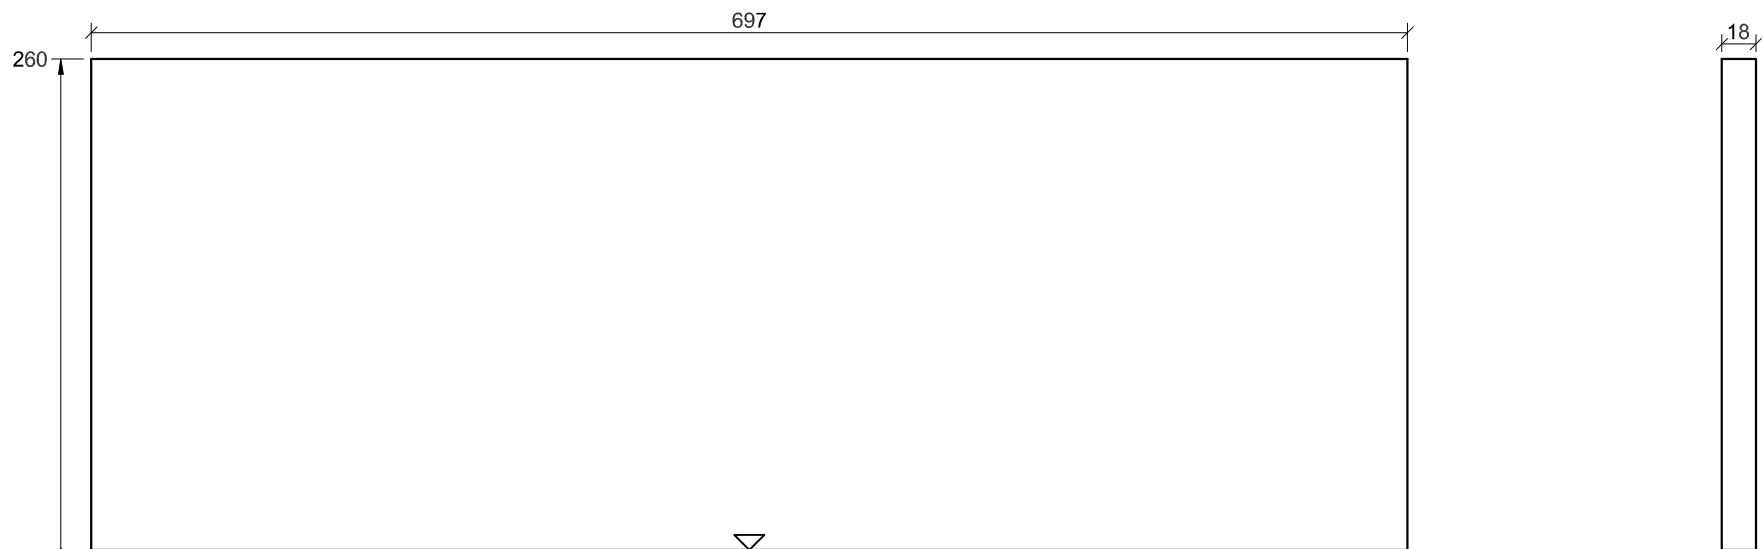

Sheet	Legend	Date
					6/10	▼ Front of cabinet	2021-06-19
Project	Cabinet	Drawing number	Number of units	Description	Creator	▽ Bottom of cabinet	
DIY	Bath Left Side	SD67-003W	1	Drawer front	Irena Tsibulka