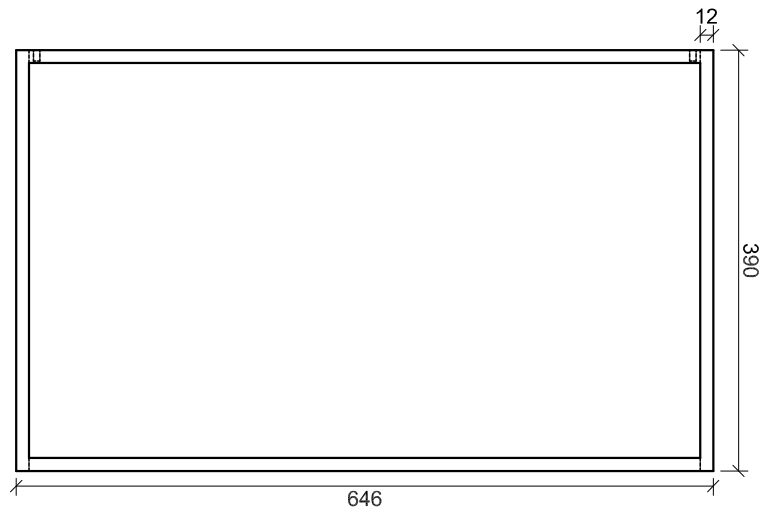

Sheet	Legend	Date
10/10	▼ Front of cabinet	2021-06-21
	▽ Bottom of cabinet	

Project	Cabinet	Drawing number	Number of units	Description	Creator
DIY	Bath Right Side	SHJT-002S	1	Drawer	Irena Tsibulka