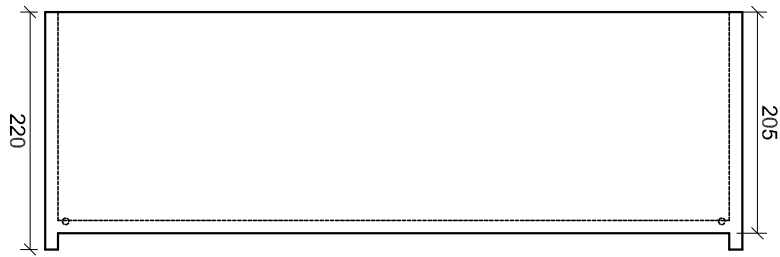

Sheet	Legend	Date
10/10	▼ Front of cabinet	2021-06-21
	▽ Bottom of cabinet	

Project	Cabinet	Drawing number	Number of units	Description	Creator
DIY	Bath Right Side	SHJT-002S	1	Drawer	Irena Tsibulka