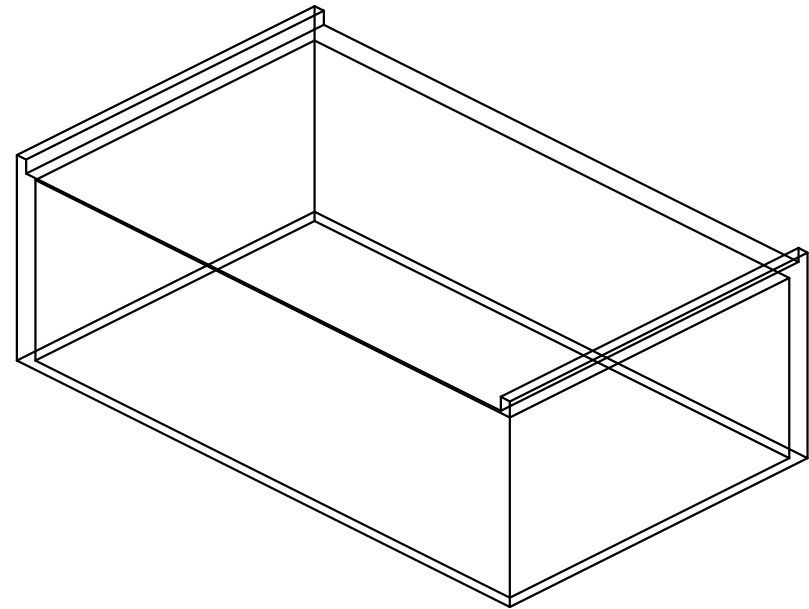

Sheet	Legend	Date
10/10	▼ Front of cabinet	2021-06-21
	▽ Bottom of cabinet	

Project	Cabinet	Drawing number	Number of units	Description	Creator
DIY	Bath Right Side	SHJT-002S	1	Drawer	Irena Tsibulka