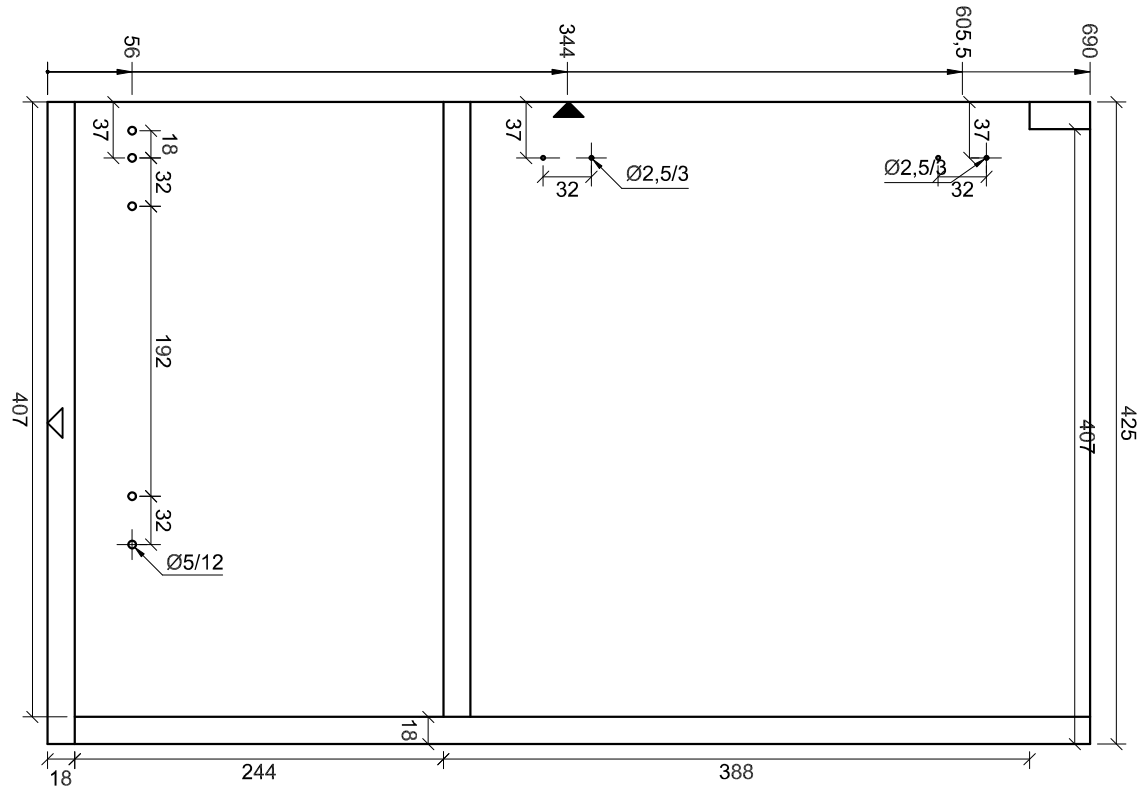

					Sheet	Legend	Date
					1/10	▼ Front of cabinet	2021-06-21
Project	Cabinet	Drawing number	Number of units	Description	Creator	▽ Bottom of cabinet	
DIY	Bath Right Side	SHJT-0033	1	Top cross member - front vertical	Irena Tsibulka		

					Sheet	Legend	Date
					2/10	▼ Front of cabinet	2021-06-21
Project	Cabinet	Drawing number	Number of units	Description	Creator	▽ Bottom of cabinet	
DIY	Bath Right Side	SHJT-0036	1	Cabinet bottom panel	Irena Tsibulka		