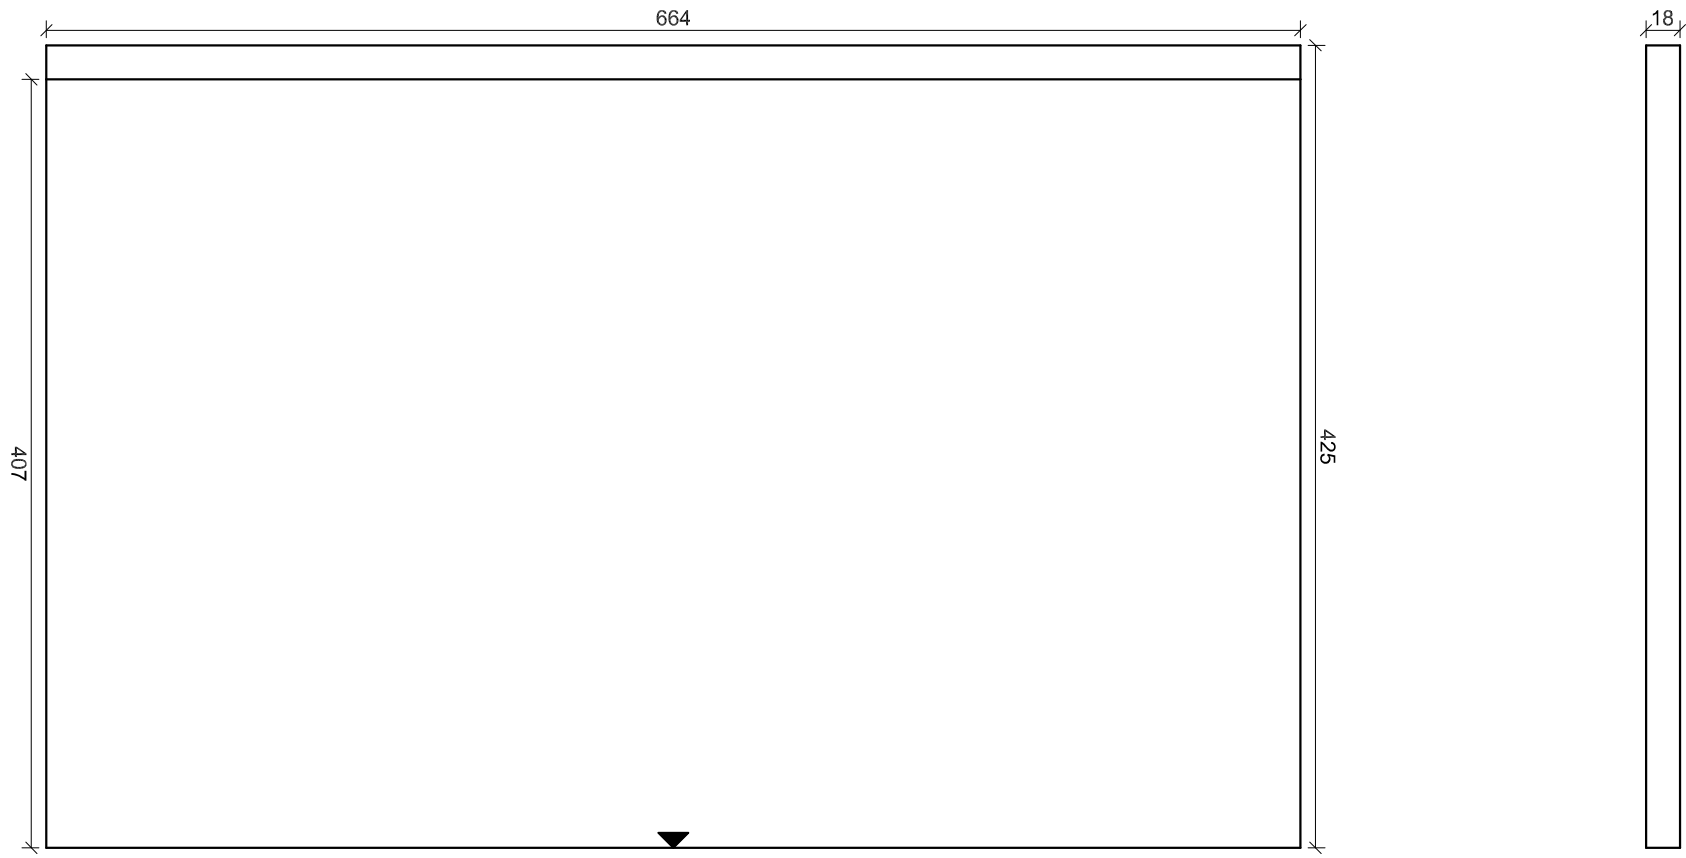

					Sheet	Legend	Date
					1/10	▼ Front of cabinet	2021-06-21
Project	Cabinet	Drawing number	Number of units	Description	Creator	▽ Bottom of cabinet	
DIY	Bath Right Side	SHJT-0033	1	Top cross member - front vertical	Irena Tsibulka		