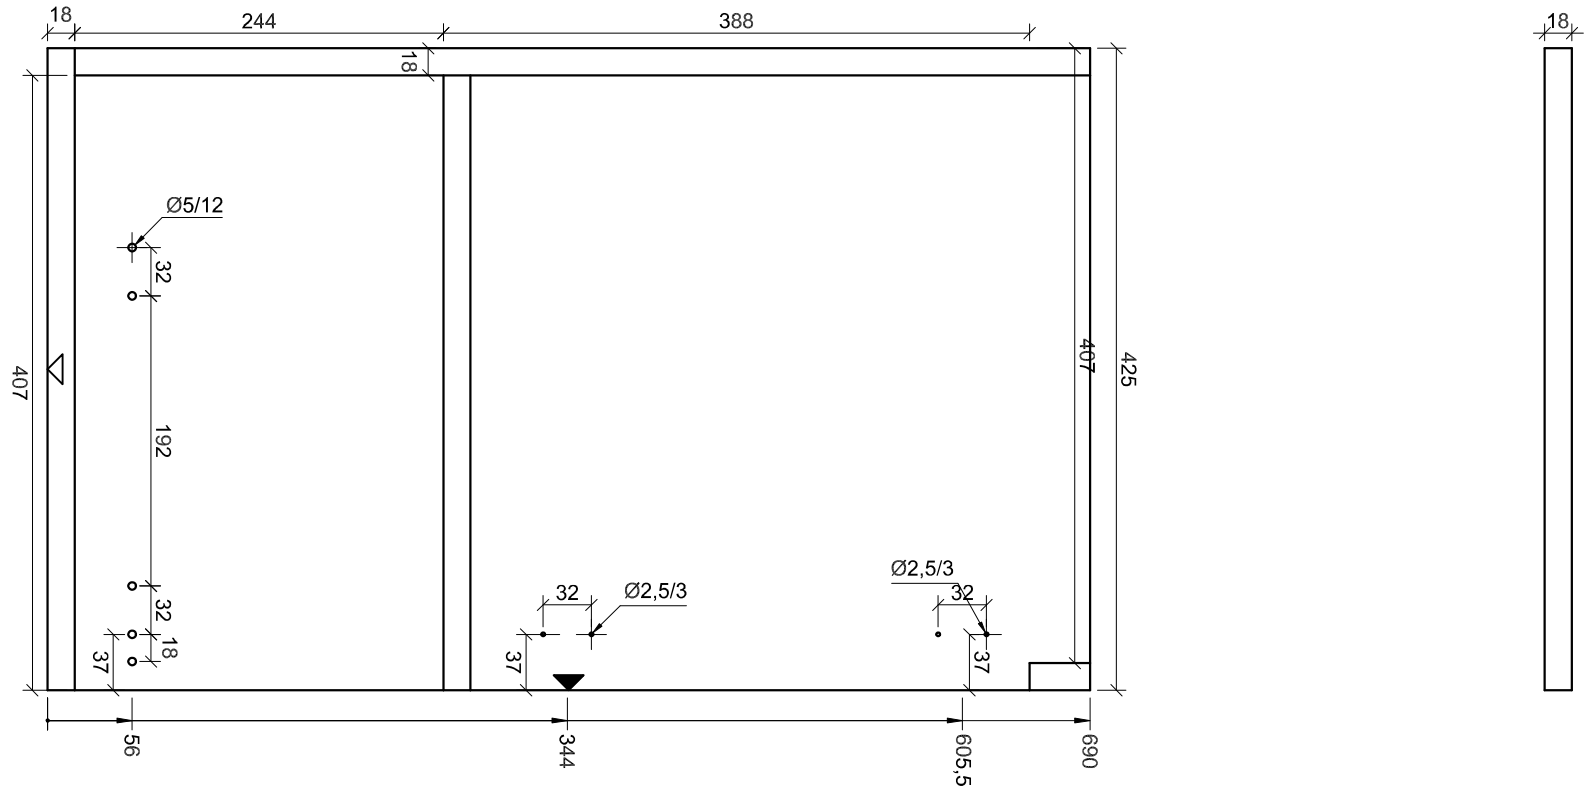

					Sheet	Legend	Date
					1/10	▼ Front of cabinet	2021-06-21
Project	Cabinet	Drawing number	Number of units	Description	Creator	▽ Bottom of cabinet	
DIY	Bath Right Side	SHJT-0033	1	Top cross member - front vertical	Irena Tsibulka		

					Sheet	Legend	Date
					2/10	▼ Front of cabinet	2021-06-21
Project	Cabinet	Drawing number	Number of units	Description	Creator	▽ Bottom of cabinet	
DIY	Bath Right Side	SHJT-0036	1	Cabinet bottom panel	Irena Tsibulka		

					Sheet	Legend	Date
					3/10	 Front of cabinet  Bottom of cabinet	2021-06-21
Project	Cabinet	Drawing number	Number of units	Description	Creator		
DIY	Bath Right Side	SHJT-0039	1	Left cabinet side View from right	Irena Tsibulka		