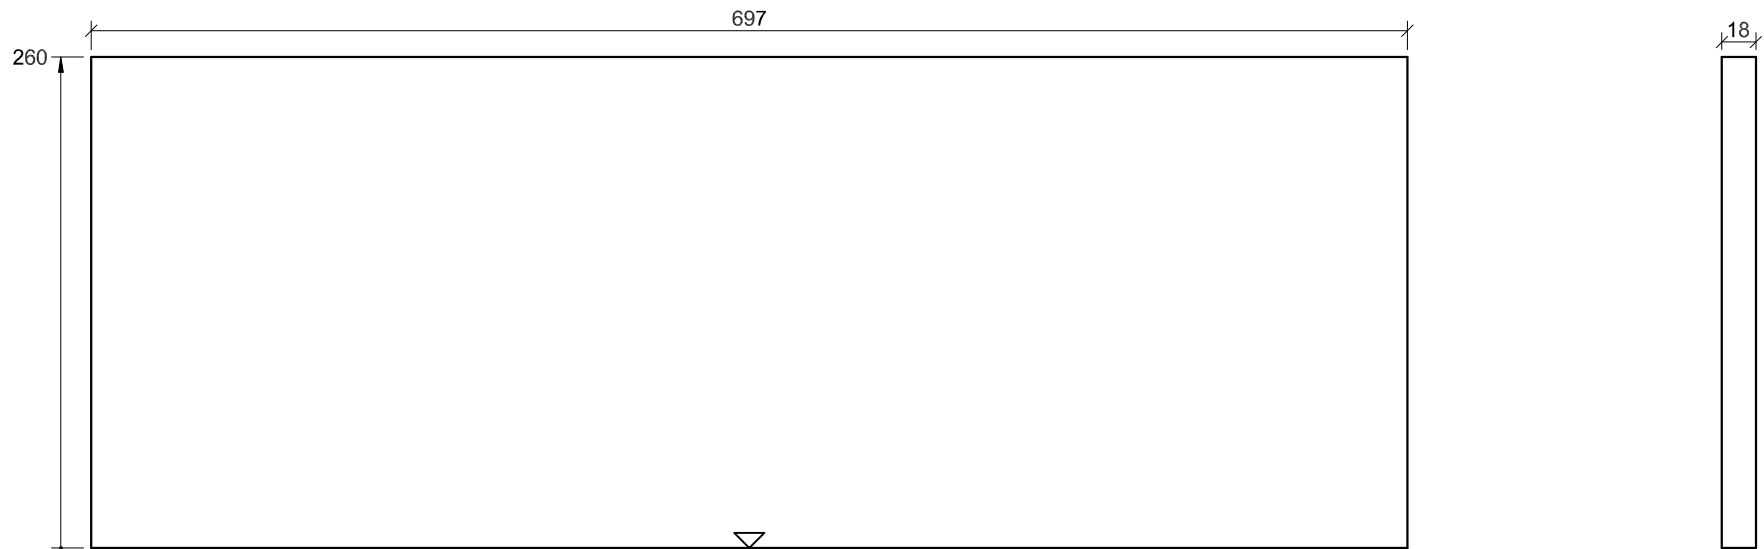

Sheet	Legend	Date
					6/10	▼ Front of cabinet	2021-06-21
Project	Cabinet	Drawing number	Number of units	Description	Creator	▽ Bottom of cabinet	
DIY	Bath Right Side	SHJT-003I	1	Drawer front	Irena Tsibulka