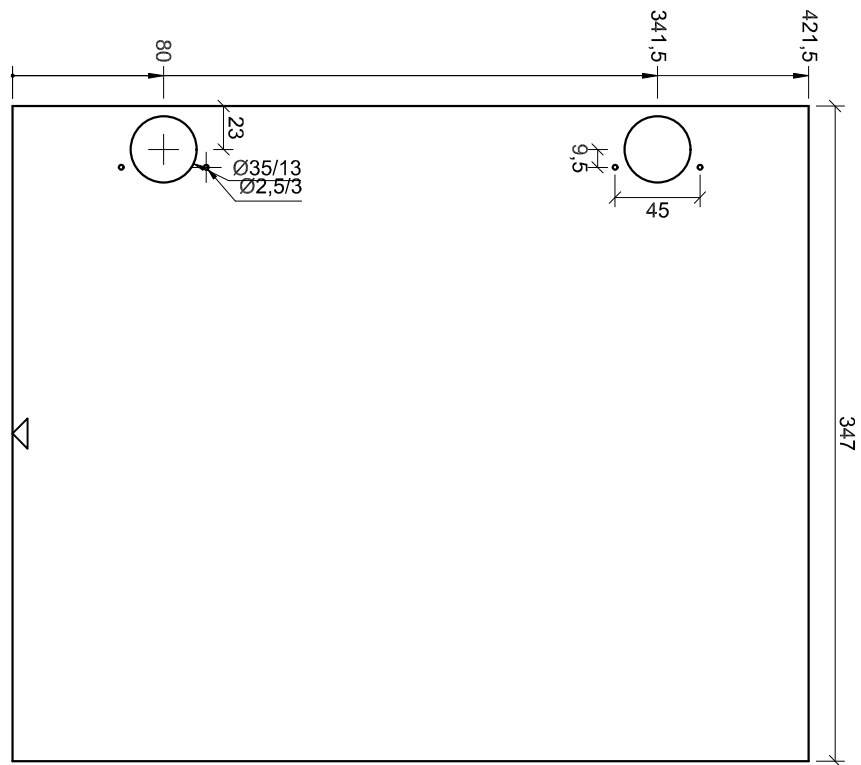

Sheet	Legend	Date
8/10	▼ Front of cabinet	2021-06-21
	▽ Bottom of cabinet	

Project	Cabinet	Drawing number	Number of units	Description
DIY	Bath Right Side	SHJT-003O	1	Door

Creator
Irena Tsibulka