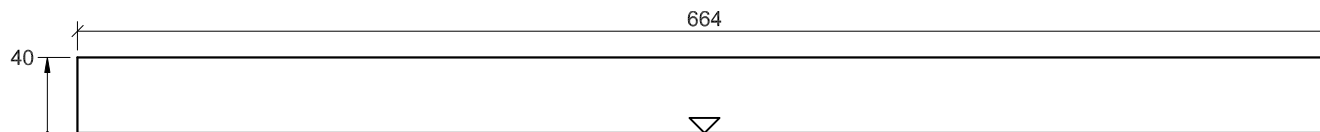

					Sheet	Legend	Date
					1/10	▼ Front of cabinet	2021-06-21
Project	Cabinet	Drawing number	Number of units	Description	Creator	▽ Bottom of cabinet	
DIY	Bath Right Side	SHJT-0033	1	Top cross member - front vertical	Irena Tsibulka		