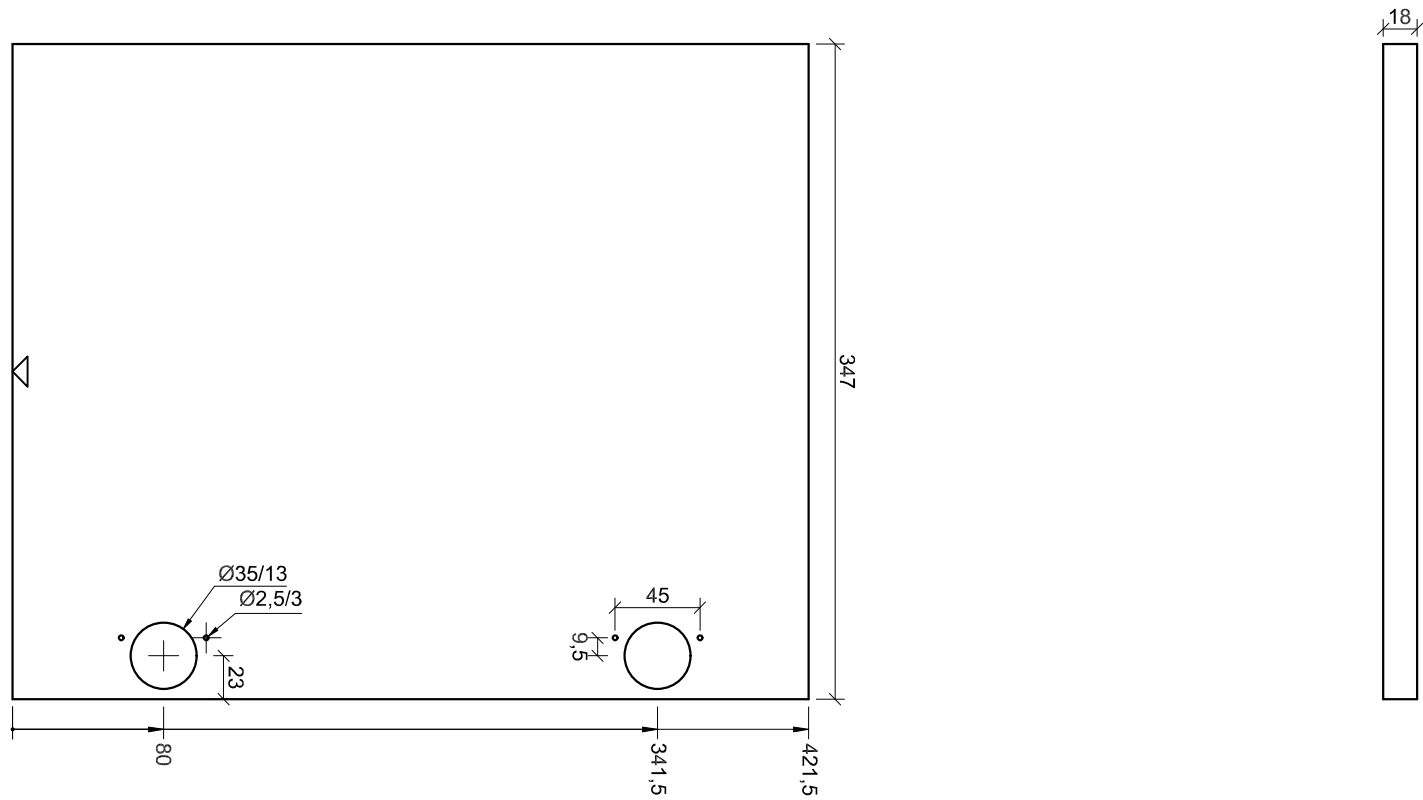

Sheet	Legend	Date
7/10	▼ Front of cabinet	2021-06-21
	▽ Bottom of cabinet	

Project	Cabinet	Drawing number	Number of units	Description
DIY	Bath Right Side	SHJT-003L	1	Door

Creator
Irena Tsibulka