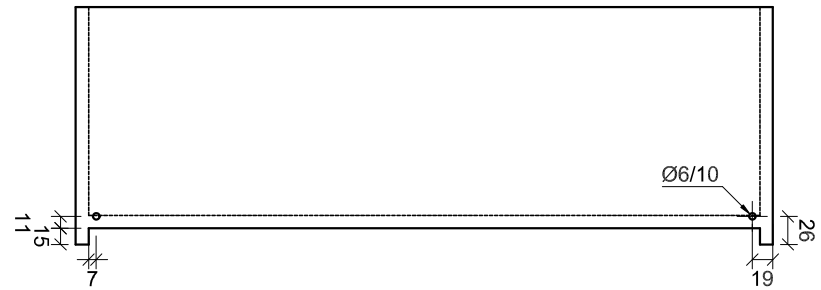

Sheet	Legend	Date
10/10	▼ Front of cabinet	2021-06-21
	▽ Bottom of cabinet	

Project	Cabinet	Drawing number	Number of units	Description	Creator
DIY	Bath Right Side	SHJT-002S	1	Drawer	Irena Tsibulka