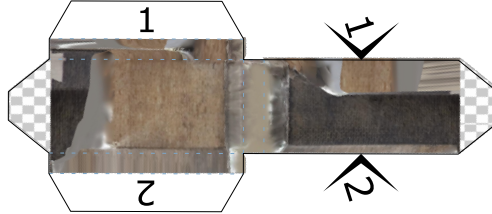

Betsey Trotwood Pub

Print and cut paper craft model

Paper model design by Andrew Frueh
<https://www.andrewfrueh.com/>

Based on a photogrametric scan by David Fletcher
<http://www.davidfletcherart.co.uk/>

[SR] side right

[C1] chimney 1

[C2] chimney 2

[C3] chimney 3

[C4] chimney 4

[C5] chimney 5

[RR] rear / roof

[TS] side left