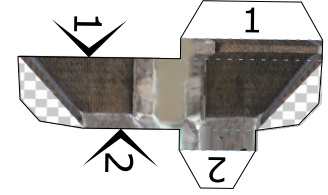

Betsey Trotwood Pub

Print and cut paper craft model

Paper model design by Andrew Frueh
<https://www.andrewfrueh.com/>

Based on a photogrametric scan by David Fletcher
<http://www.davidfletcherart.co.uk/>

[SR] side right

[C1] chimney 1

[C2] chimney 2

[C3] chimney 3

[C4] chimney 4

[C5] chimney 5

[RR] rear / roof

[TS] side left