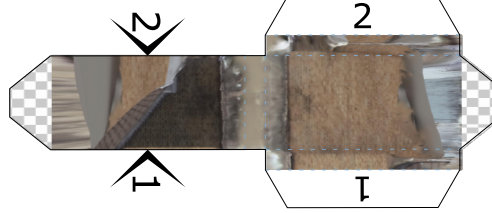

Betsey Trotwood Pub

Print and cut paper craft model

Paper model design by Andrew Frueh
<https://www.andrewfrueh.com/>

Based on a photogrametric scan by David Fletcher
<http://www.davidfletcherart.co.uk/>

[SR] side right

[C1] chimney 1

[C2] chimney 2

[C3] chimney 3

[C4] chimney 4

[C5] chimney 5

[RR] rear / roof

[TS] side left