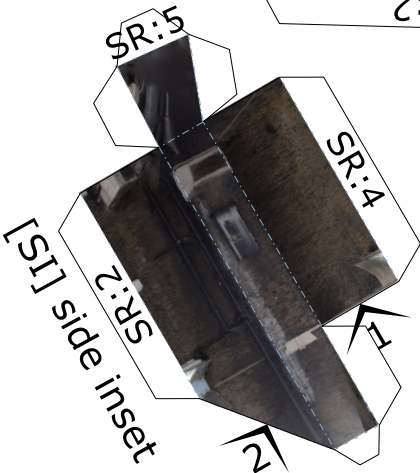

Betsey Trotwood Pub

Print and cut paper craft model

Paper model design by Andrew Frueh
<https://www.andrewfrueh.com/>

Based on a photogrametric scan by David Fletcher
<http://www.davidfletcherart.co.uk/>

[SR] side right

[C1] chimney 1

[C2] chimney 2

[C3] chimney 3

[C4] chimney 4

[C5] chimney 5

[RR] rear / roof

[TS] side left