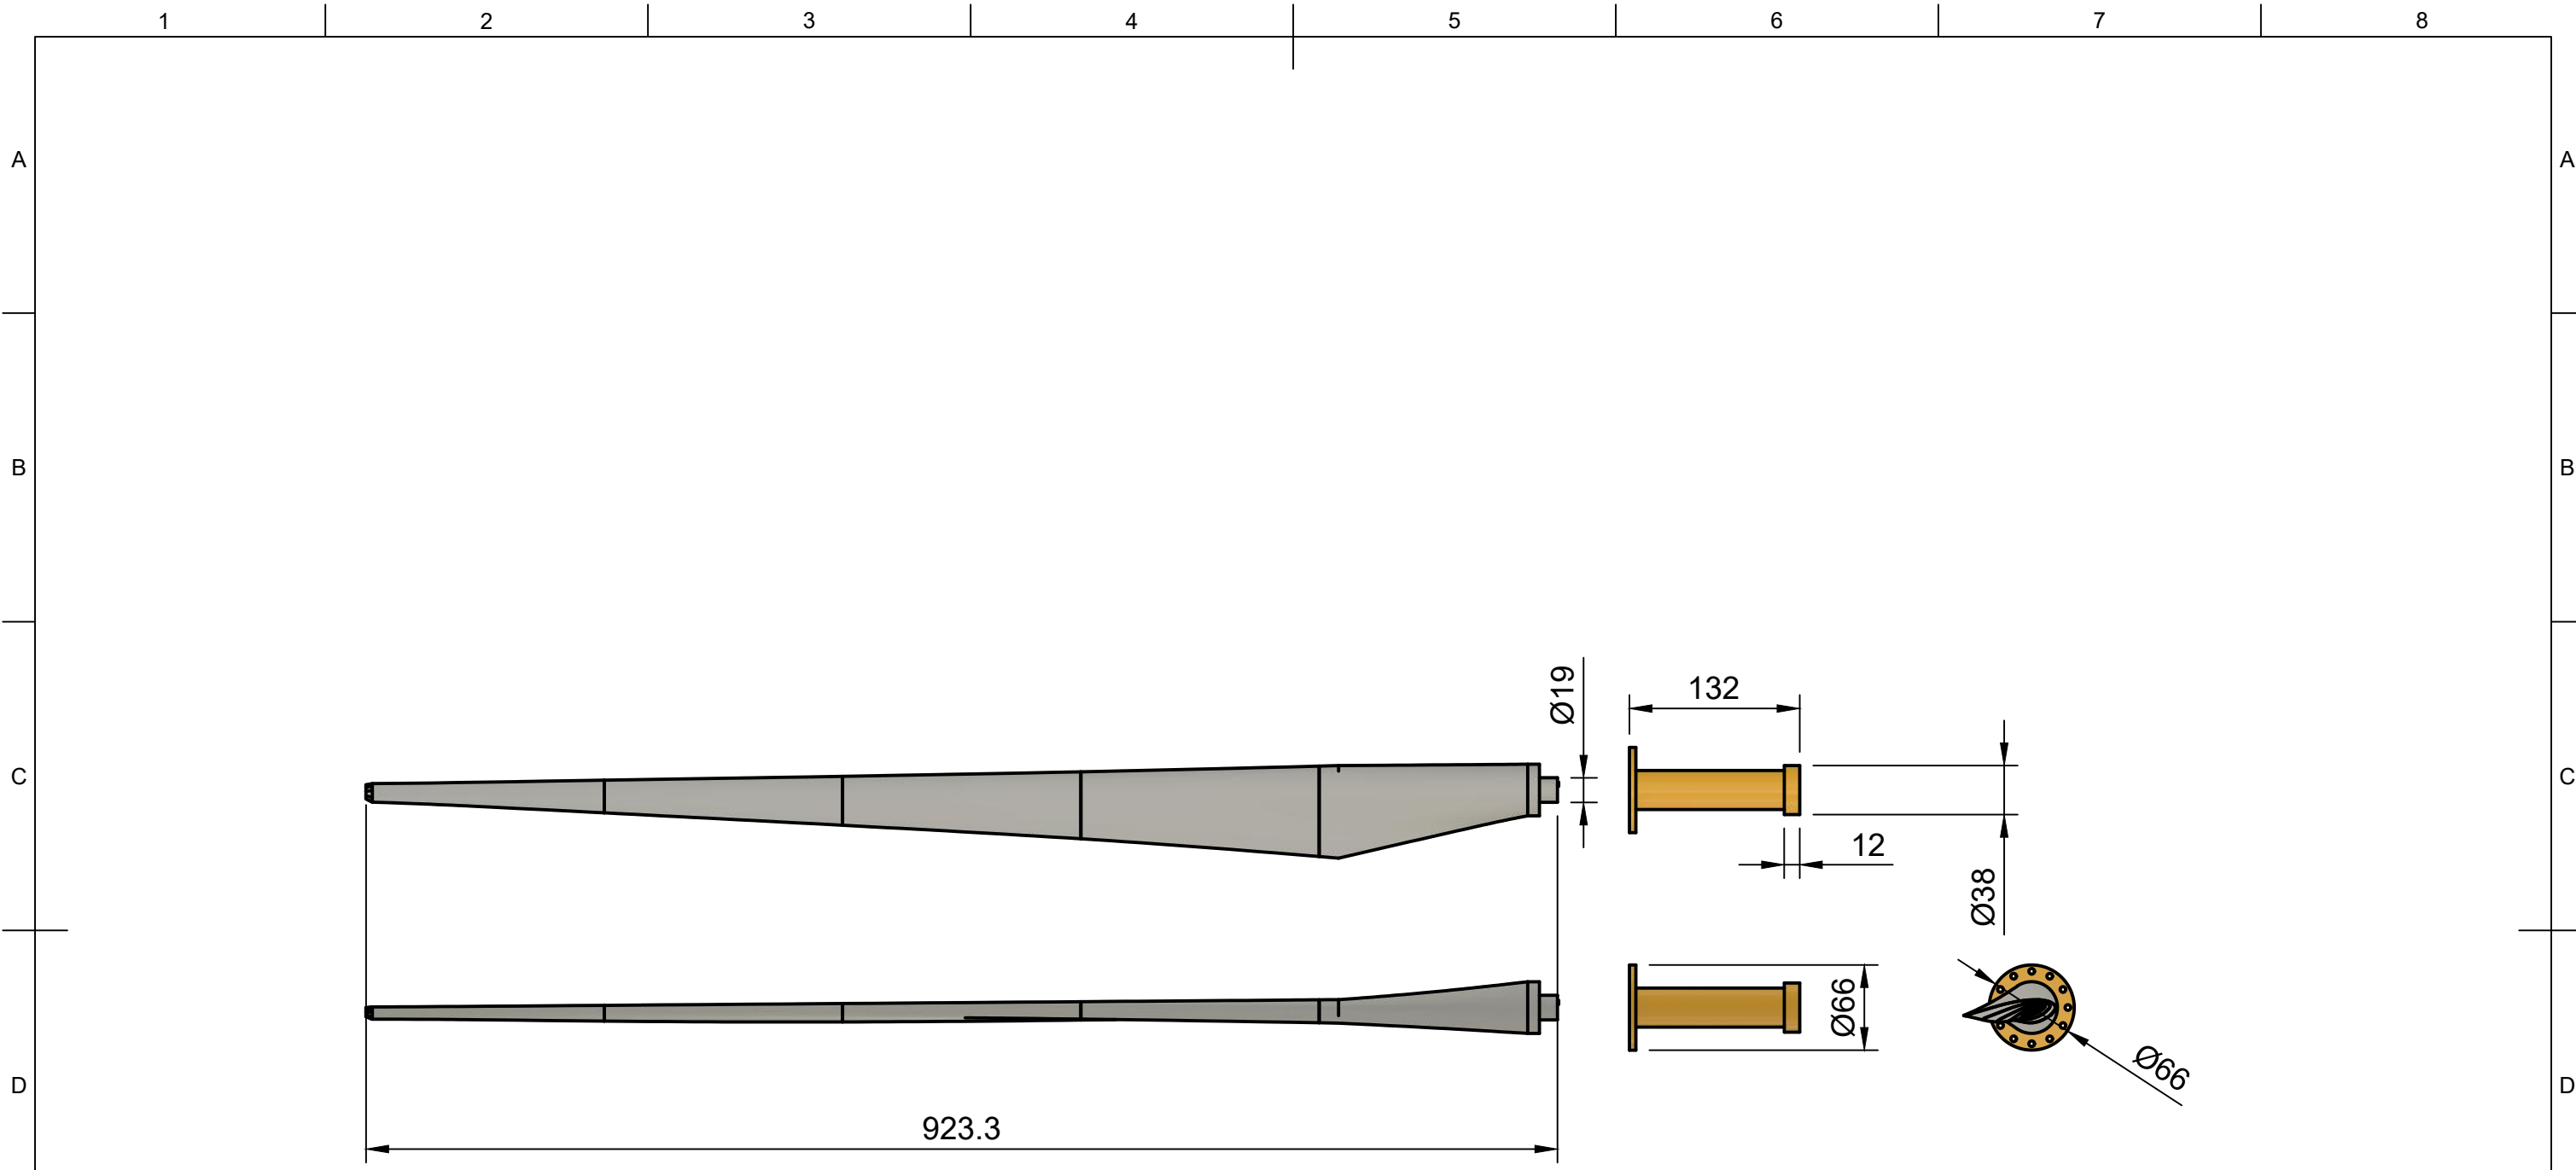

Blade and Counter weight

Dept.	Technical reference	Created by POIREINGANBALOKTONGBAM 30-04-2024	Approved by	
		Document type	Document status	
		Title SP_Energia_Prototype	DWG No.	
		Rev.	Date of issue	Sheet 1/2

Dept.	Technical reference	Created by POIREINGANBALOKTONGBAM 30-04-2024	Approved by
		Document type	Document status
		Title SP_Energia_Prototype	DWG No.
Rev.	Date of issue	Sheet 2/2	