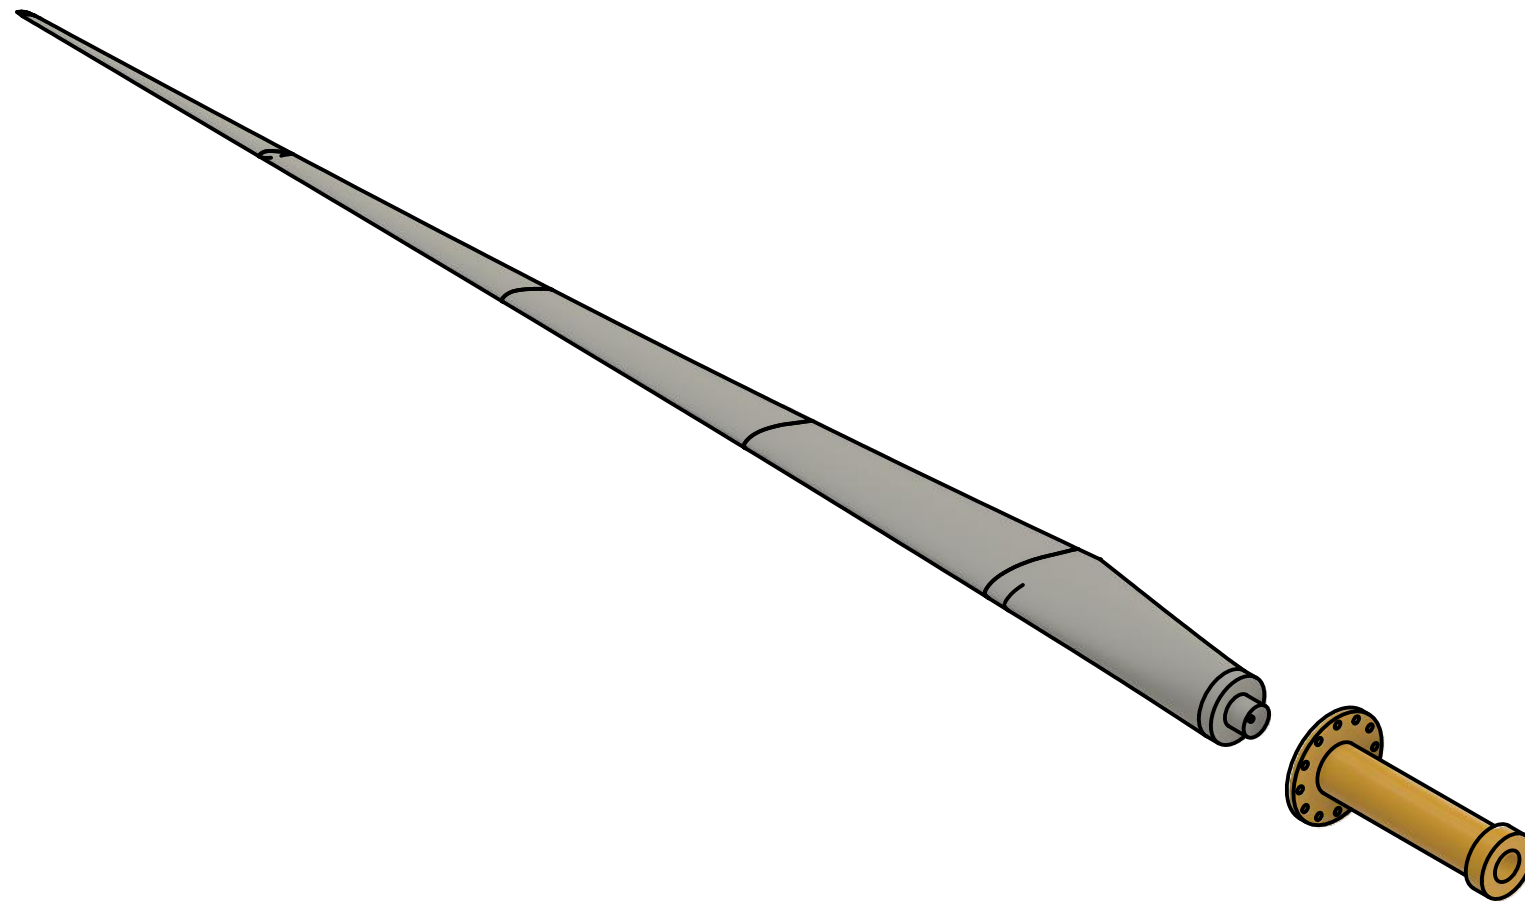

Blade and Counter weight

Dept.	Technical reference	Created by POIREINGANBALOKTONGBAM 30-04-2024	Approved by	
		Document type	Document status	
		Title SP_Energia_Prototype	DWG No.	
		Rev.	Date of issue	Sheet 1/2

Dept.	Technical reference	Created by POIREINGANBALOKTONGBAM 30-04-2024	Approved by
		Document type	Document status
		Title SP_Energia_Prototype	DWG No.
Rev.	Date of issue	Sheet 2/2	