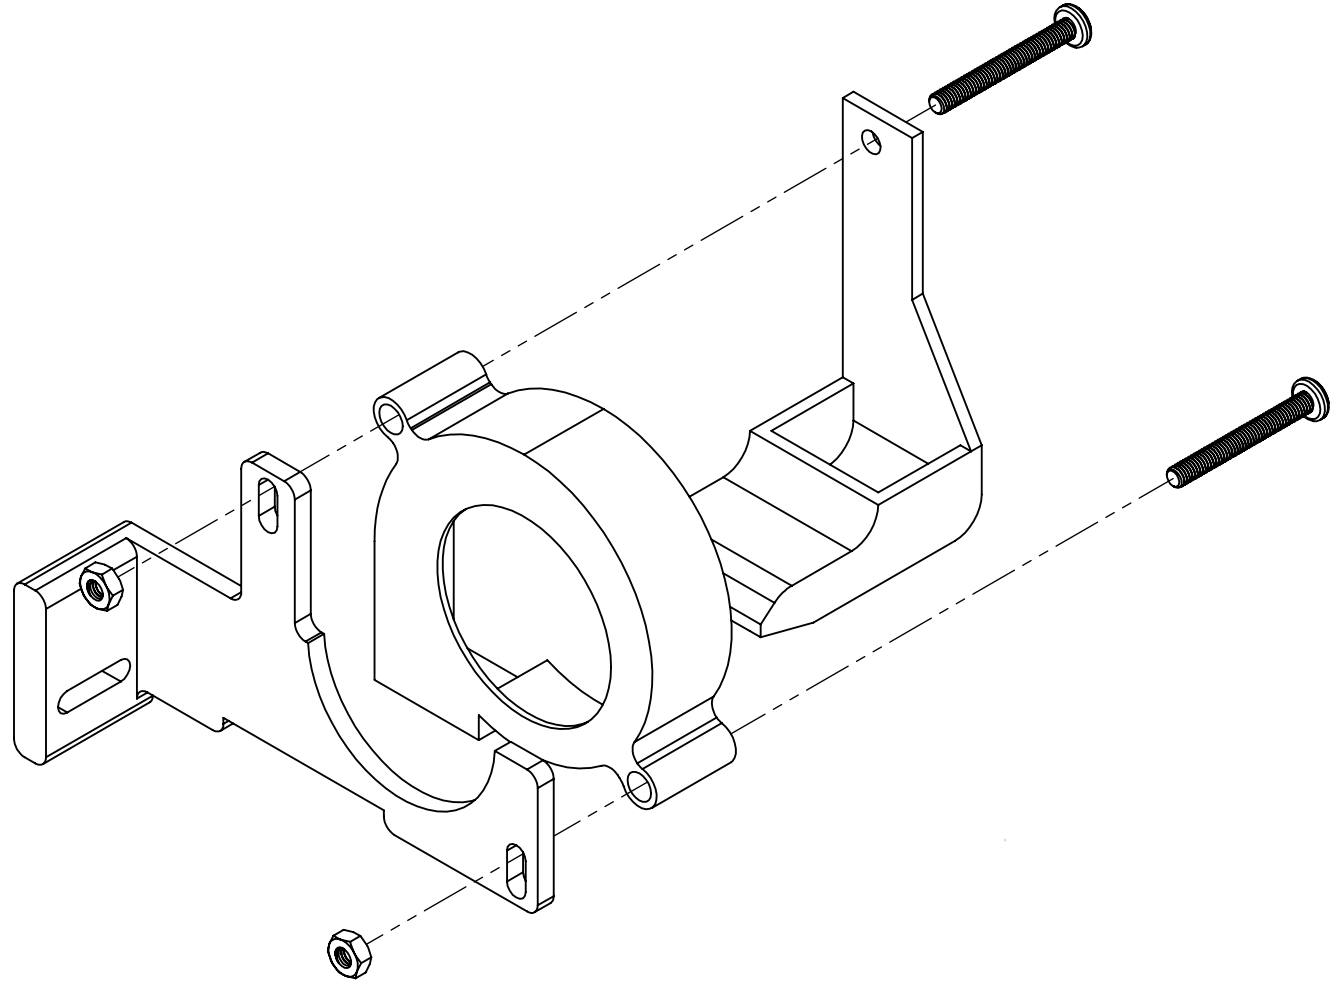

ITEM NO.	PART NUMBER	QTY.
1	Blower Fan Holder	1
2	Blower Fan Duct	1
3	Blower Fan	1
4	M3 Pan Head x 25mm	2
5	M3 Hex Nut	2
6	M3 Pan Head x 10mm	1

COMMENTS:	SIZE	TITLE:	REV
	<b>A</b>	<b>BlowerFan</b>	
	SCALE:1:1		SHEET 1 OF 1