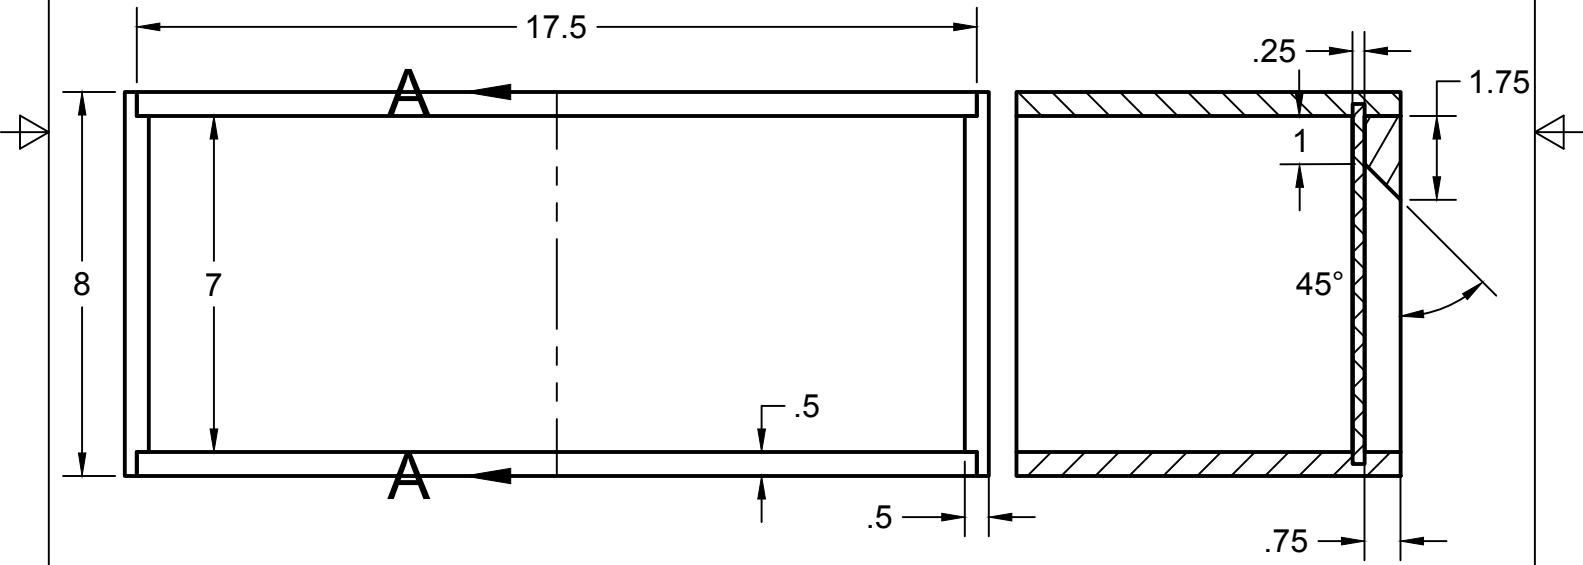

SECTION A-A
SCALE 1:4

PROJECT
Furniture

TITLE
Floating Box Shelf

APPROVED	SIZE	CODE	DWG NO	REV
CHECKED	A			
DRAWN Nathan Llewellyn 1/11/20	SCALE 1:4	WEIGHT	SHEET 1/1	