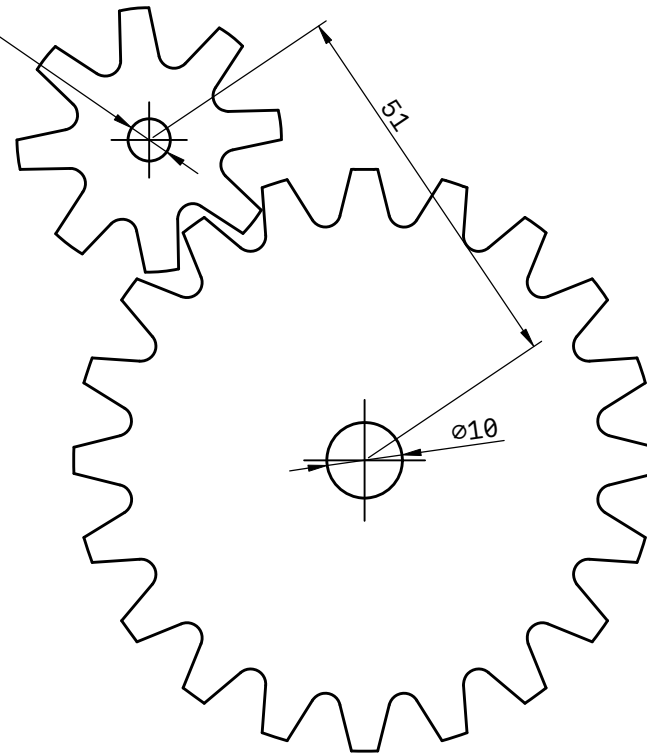

7-8mm plywood

$\phi 6$ Exact diameter is 5,6mm

B

B

C

C

D

D

TITLE

Catfeed - Gearwheels

LAST UPDATED

08/13/22

UNITS

mm

SHEET

1 / 1

FIRST ANGLE PROJECTION

SCALE

1:1

SIZE

A4

1

2

3