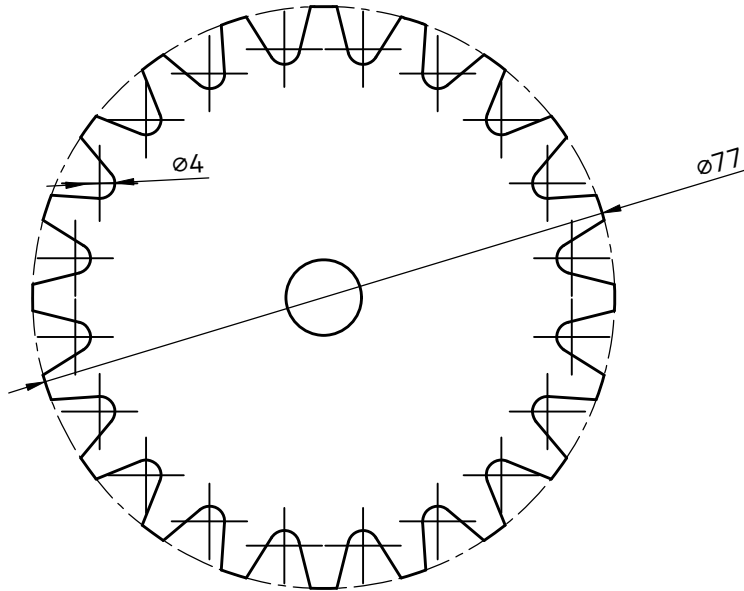

7-8mm plywood

$\phi 6$ Exact diameter is 5,6mm

B

B

C

C

D

D

TITLE

Catfeed - Gearwheels

LAST UPDATED

08/13/22

UNITS

mm

SHEET

1 / 1

FIRST ANGLE PROJECTION

SCALE

1:1

SIZE

A4

1

2

3