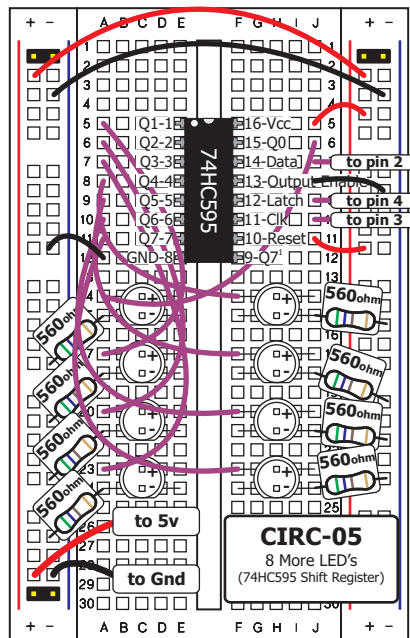

CIRC-05 8 More LED's (74HC595 Shift Register)

(<http://tinyurl.com/c92lau>)

Note: Breadboard dimensions vary between manufacturers so some adjustments may be necessary.