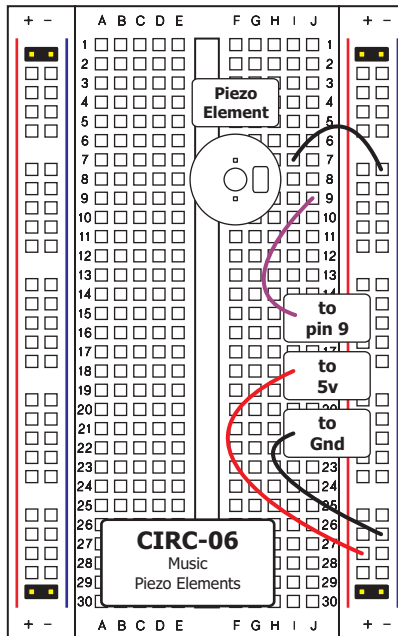

CIRC-06 Music (Piezo Elements)

(<http://tinyurl.com/creh36>)

Note: Breadboard dimensions vary between manufacturers so some adjustments may be necessary.