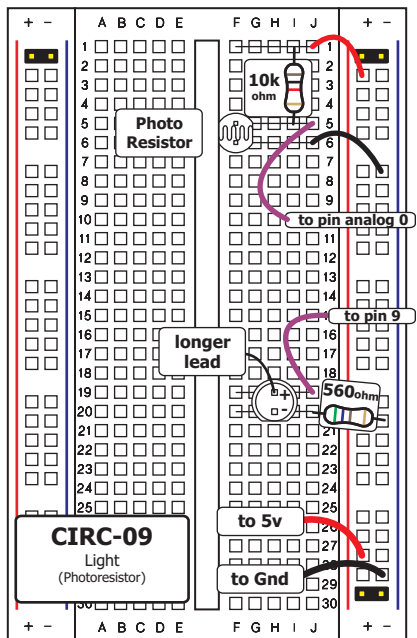

CIRC-09 Light (Photo Resistor)

(<http://tinyurl.com/abtcd9>)

Note: Breadboard dimensions vary between manufacturers so some adjustments may be necessary.