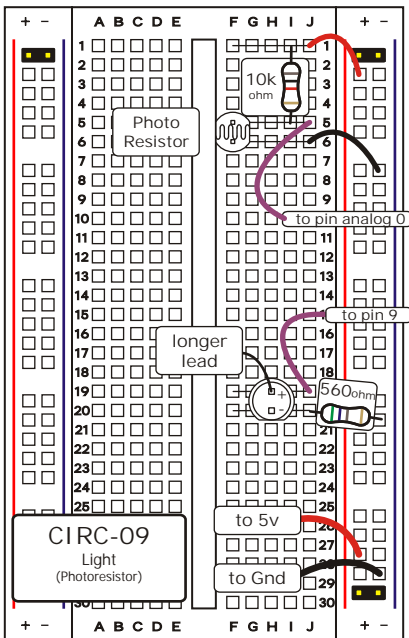

# CIRC-09 Light (Photo Resistor)

(<http://tinyurl.com/abtcd9>)

Note: Breadboard dimensions vary between manufacturers so some adjustments may be necessary.