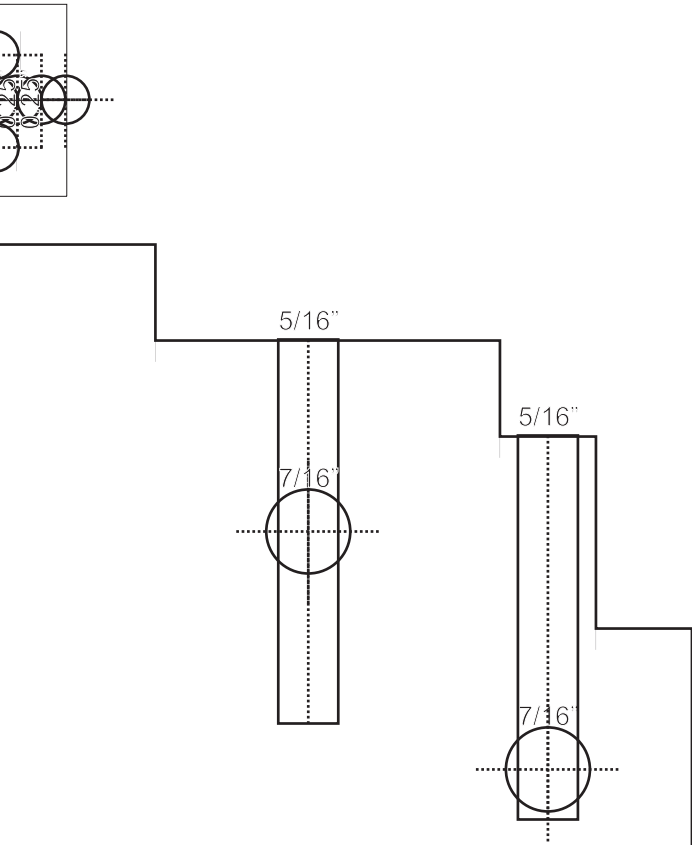

25" deep***

Z-Rail Runner

0.25" 0.25"

Connector 2
(Middle)

3
X Cart Connector
(Inner)

7/8" (8mm deep)

5/8" through

0.25"

8mm deep)

Connector 3
(er)

2.5" deep***

End Left

X Cart End Right

Z-Rail Back

*** 

Beam Top

Right Cart Outside

0.00"

0.00"

7/8" (8mm deep)

7/8" (8mm deep)

5/8" through

5/8" through

5/8" through

5/8" through

5/8" through

t Holder (B)

5/16"

4.30"

Belt

***Only 0.12

125" deep***