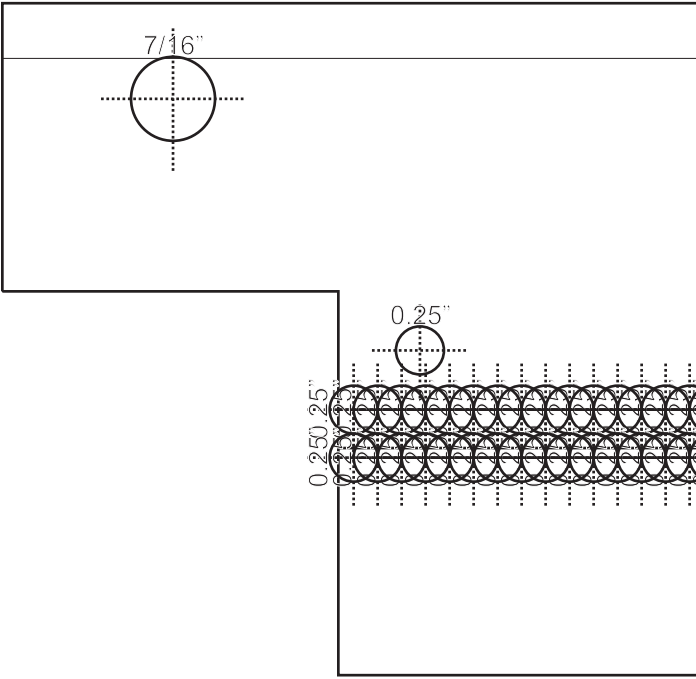

8mm deep)

Connector 3
(er)

2.5" deep***

End Left

X Cart End Right

Z-Rail Back

*** 

Beam Top

29.45"

29.45"

Beam Middle

Only 0.125" deep***

3.50"

0.25"

Cart End Space

X Cart Cap

X Bearing Block Holder

X Block

K Bearing Block Holder

***O

5

16

Beam Middle

Only 0.125" deep***

Right Cart Outside

0.00"

0.00"

7/8" (8mm deep)

7/8" (8mm deep)

5/8" through

5/8" through

5/8" through