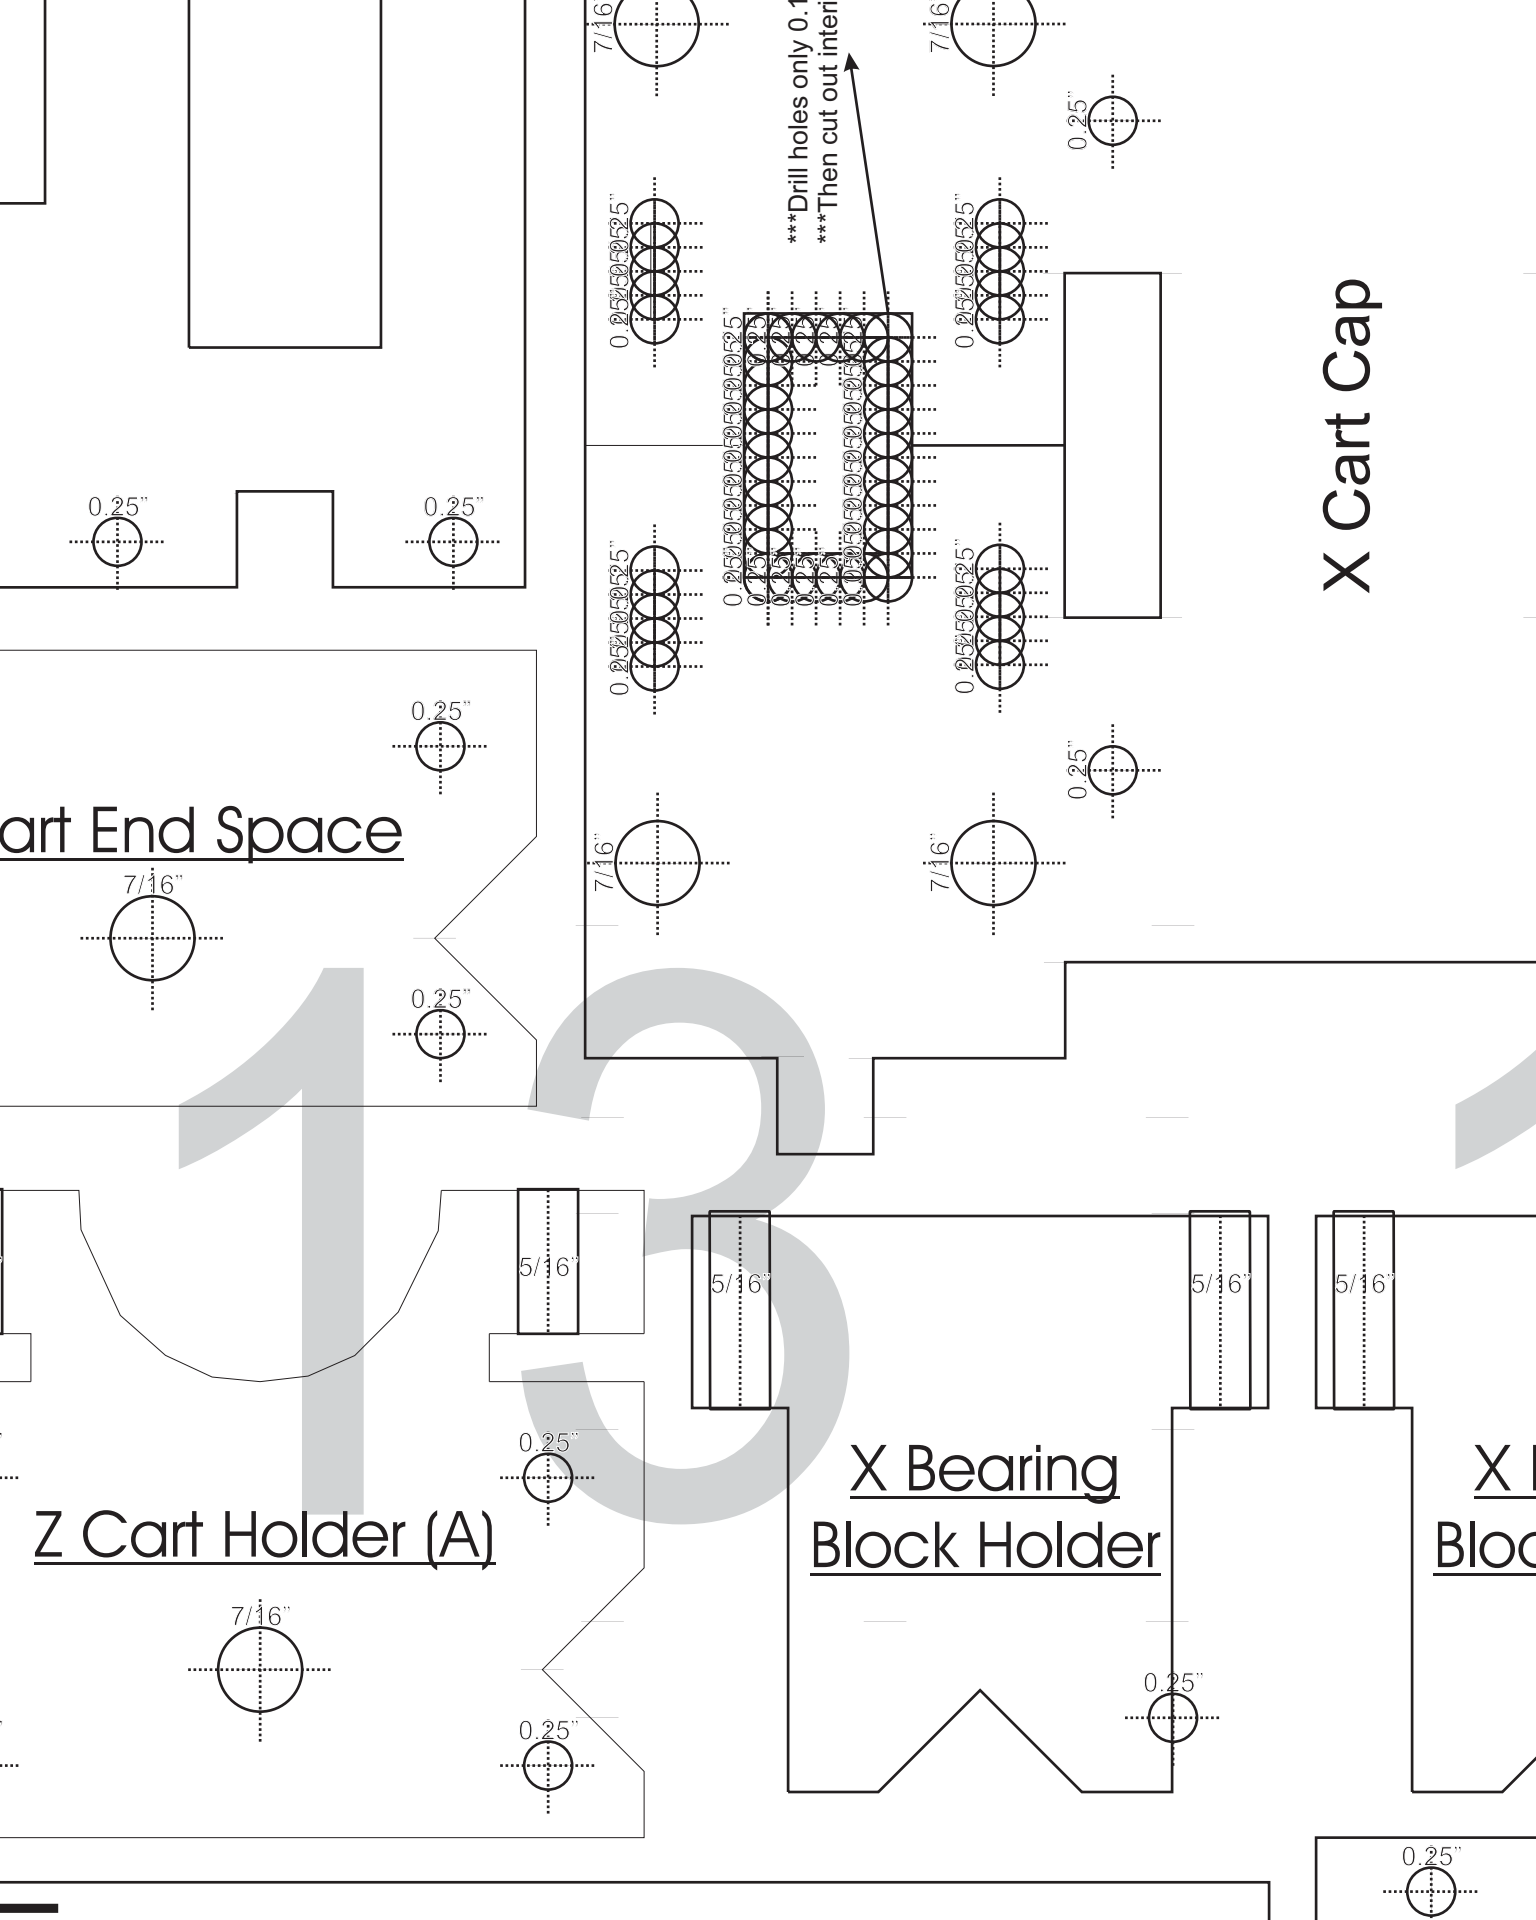

29.45"

29.45"

Beam Middle

Only 0.125" deep***

3.50"

0.25"

Cart End Space

X Cart Cap

Right Cart Outside

0.00"

0.00"

7/8" (8mm deep)

7/8" (8mm deep)

5/8" through

5/8" through

5/8" through

5/8" through

5/8" through

t Holder (B)

5/16"

4.30"

Belt

***Only 0.12

125" deep***

9

30

31

32

5" deep***

0.00"

Left Cart Inside