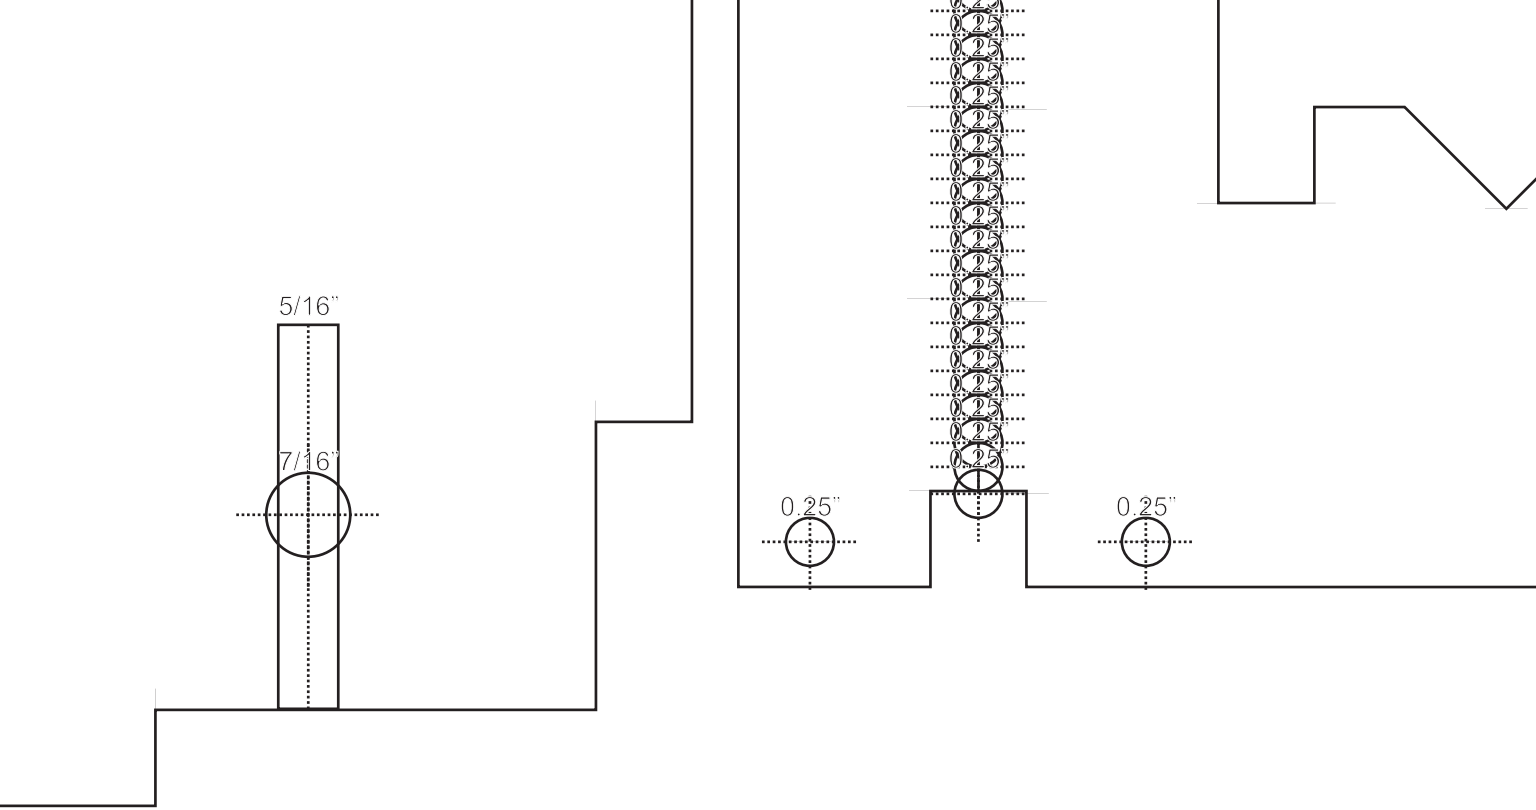

8mm deep)

Connector 3
(er)

2.5" deep***

End Left

X Cart End Right

Z-Rail Back

*** 

Beam Top

29.45"

29.45"

Beam Middle

Only 0.125" deep***

3.50"

0.25"

Cart End Space

X Cart Cap

Right Cart Outside

0.00"

0.00"

7/8" (8mm deep)

7/8" (8mm deep)

5/8" through

5/8" through

5/8" through

5/8" through

5/8" through

t Holder (B)

5/16"

4.30"

Belt

***Only 0.12

125" deep***