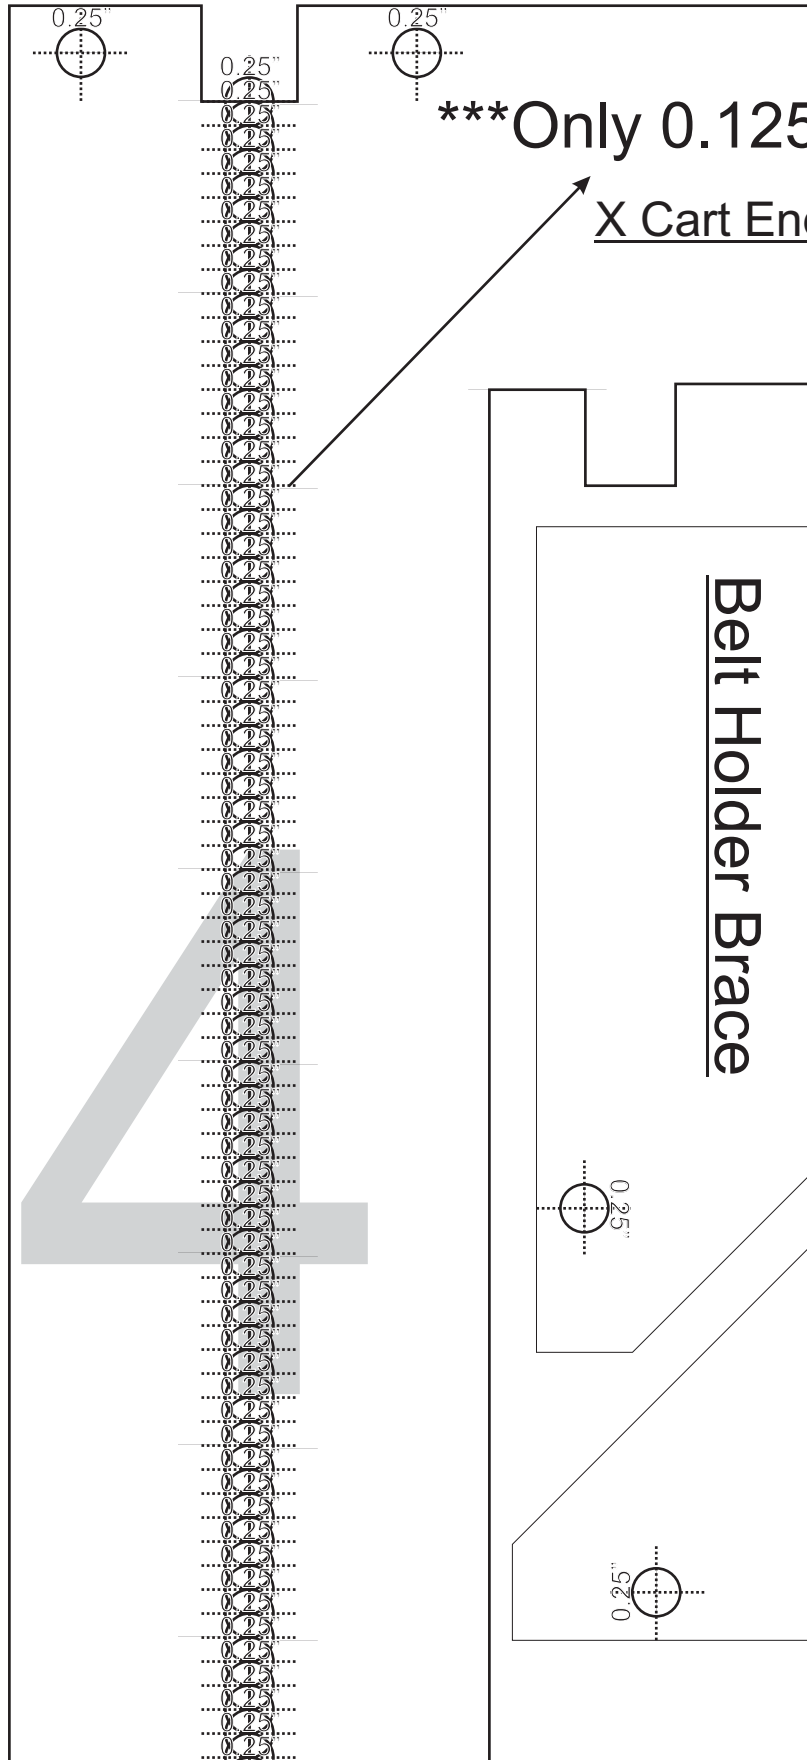

25" deep***

Z-Rail Runner

0.25" 0.25"

Connector 2
(Middle)

3
X Cart Connector
(Inner)

7/8" (8mm deep)

5/8" through

0.25"

8mm deep)

Connector 3
(er)

2.5" deep***

End Left

X Cart End Right

Z-Rail Back

*** 

Beam Top

29.45"

29.45"

Beam Middle

Only 0.125" deep***

3.50"

0.25"

Cart End Space

X Cart Cap

Right Cart Outside

0.00"

0.00"

7/8" (8mm deep)

7/8" (8mm deep)

5/8" through

5/8" through

5/8" through