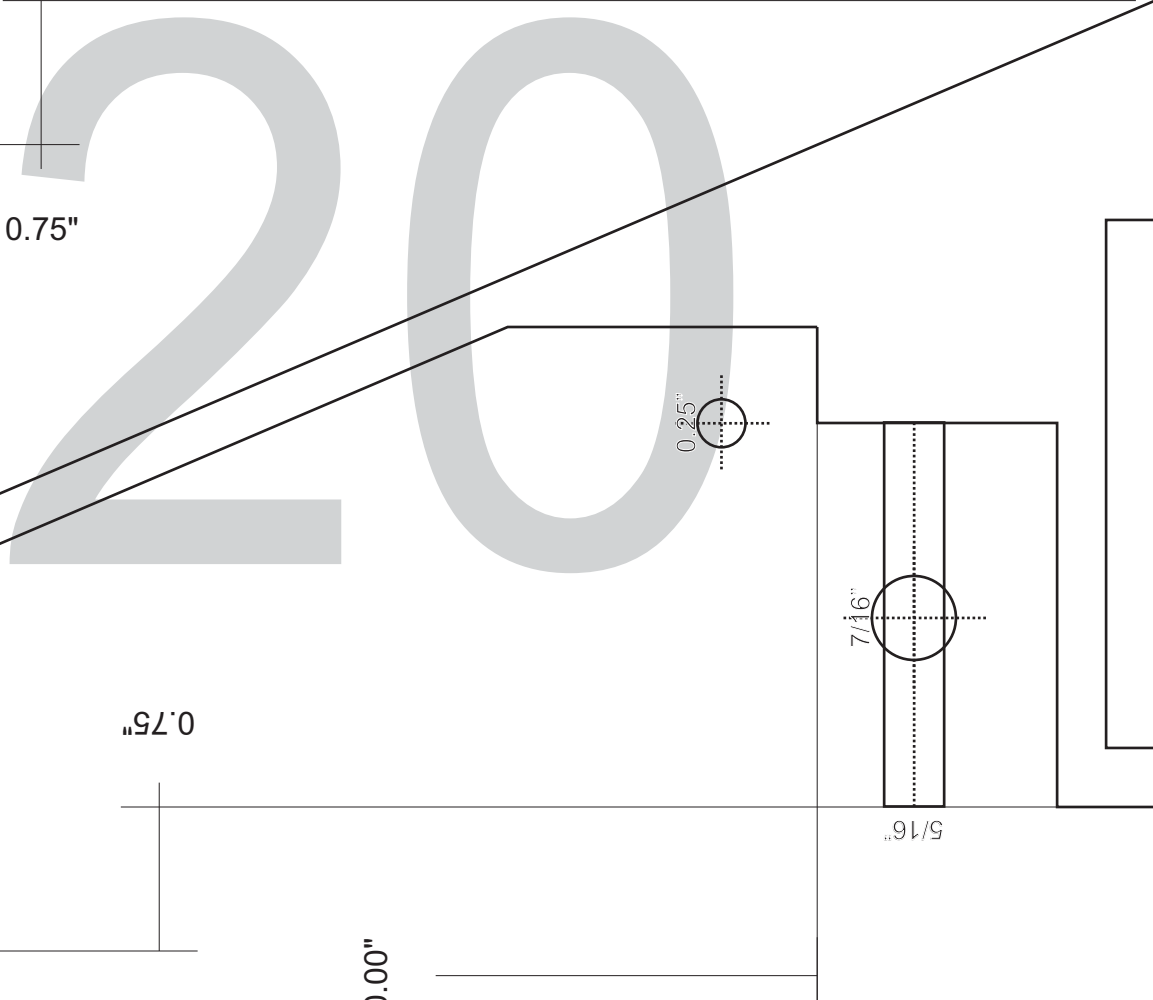

Left Cart Outside