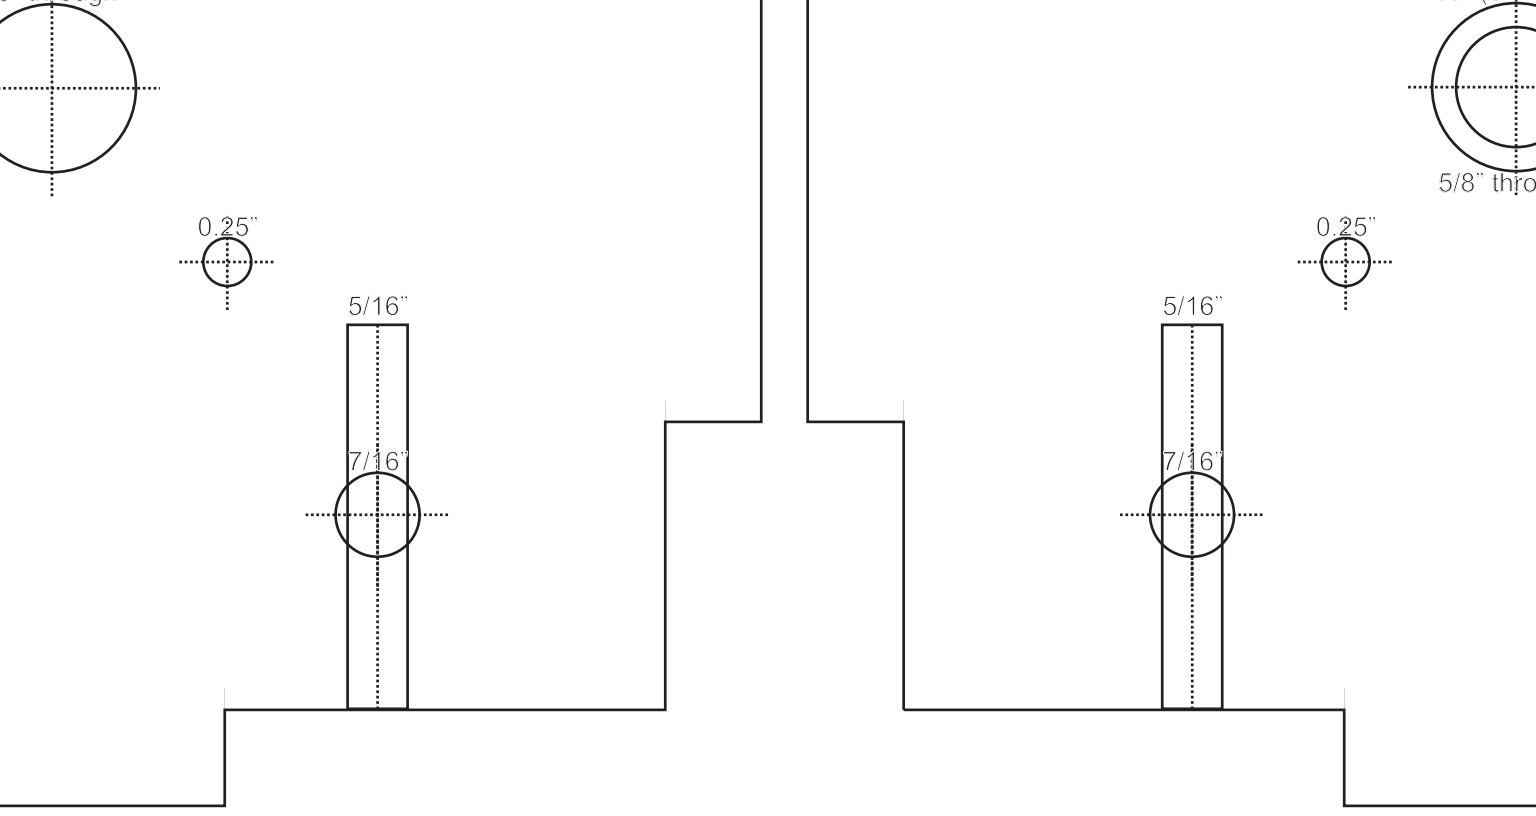

8mm deep)

Connector 3
(er)

2.5" deep***

End Left

X Cart End Right

Z-Rail Back

*** 

Beam Top

29.45"

29.45"

Beam Middle

Only 0.125" deep***

3.50"

0.25"

Cart End Space

X Cart Cap

Right Cart Outside

0.00"

0.00"

7/8" (8mm deep)

7/8" (8mm deep)

5/8" through

5/8" through

5/8" through

5/8" through

5/8" through

t Holder (B)

5/16"

4.30"

Belt

***Only 0.12

125" deep***