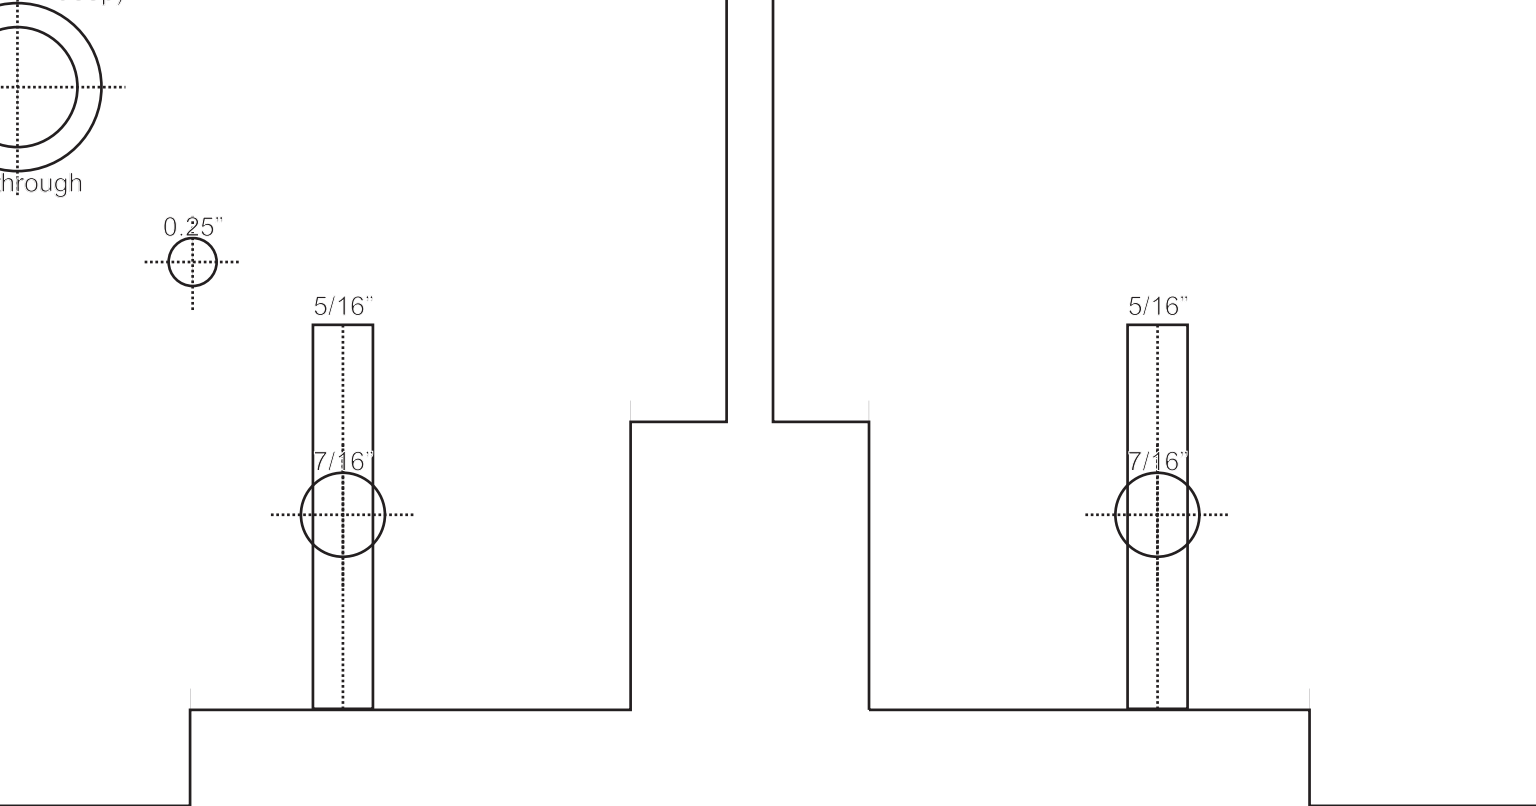

8mm deep)

Connector 3
(er)

2.5" deep***

End Left

X Cart End Right

Z-Rail Back

*** 

Beam Top

29.45"

29.45"

Beam Middle

Only 0.125" deep***

3.50"

0.25"

Cart End Space

X Cart Cap

Right Cart Outside

0.00"

0.00"

7/8" (8mm deep)

7/8" (8mm deep)

5/8" through

5/8" through

5/8" through

5/8" through

5/8" through

t Holder (B)

5/16"

4.30"

Belt

***Only 0.12

125" deep***