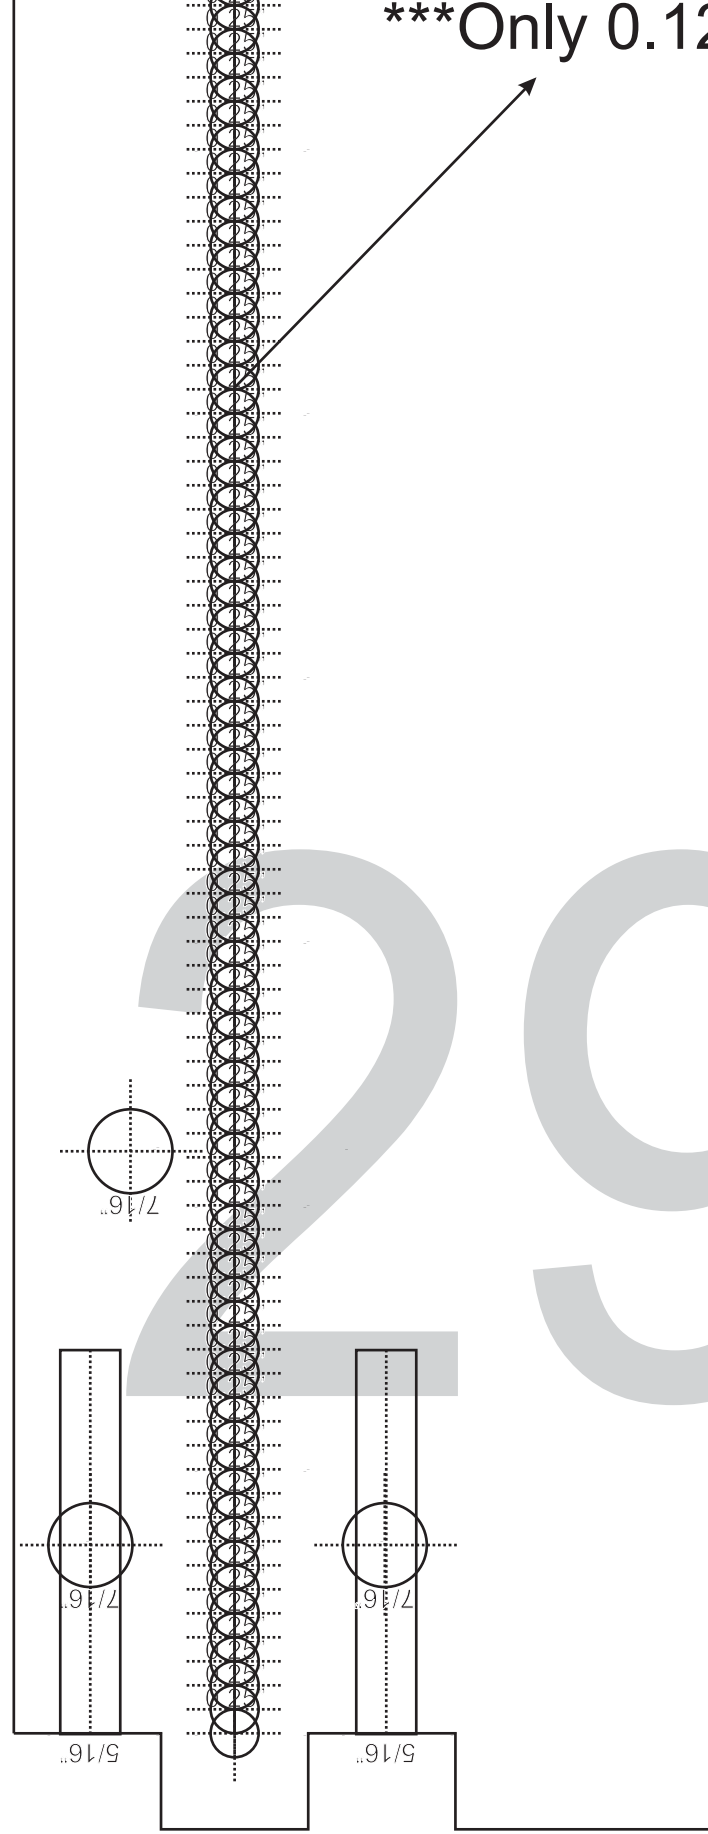

29.45"

29.45"

Beam Middle

Only 0.125" deep***

3.50"

0.25"

Cart End Space

X Cart Cap

23

125" deep***

Base 24

30.00"

25.00"

25

5" deep***

0.75"

Right Cart Outside

0.00"

0.00"

7/8" (8mm deep)

7/8" (8mm deep)

5/8" through

5/8" through

5/8" through

5/8" through

5/8" through

t Holder (B)

5/16"

4.30"

Belt

***Only 0.12

125" deep***