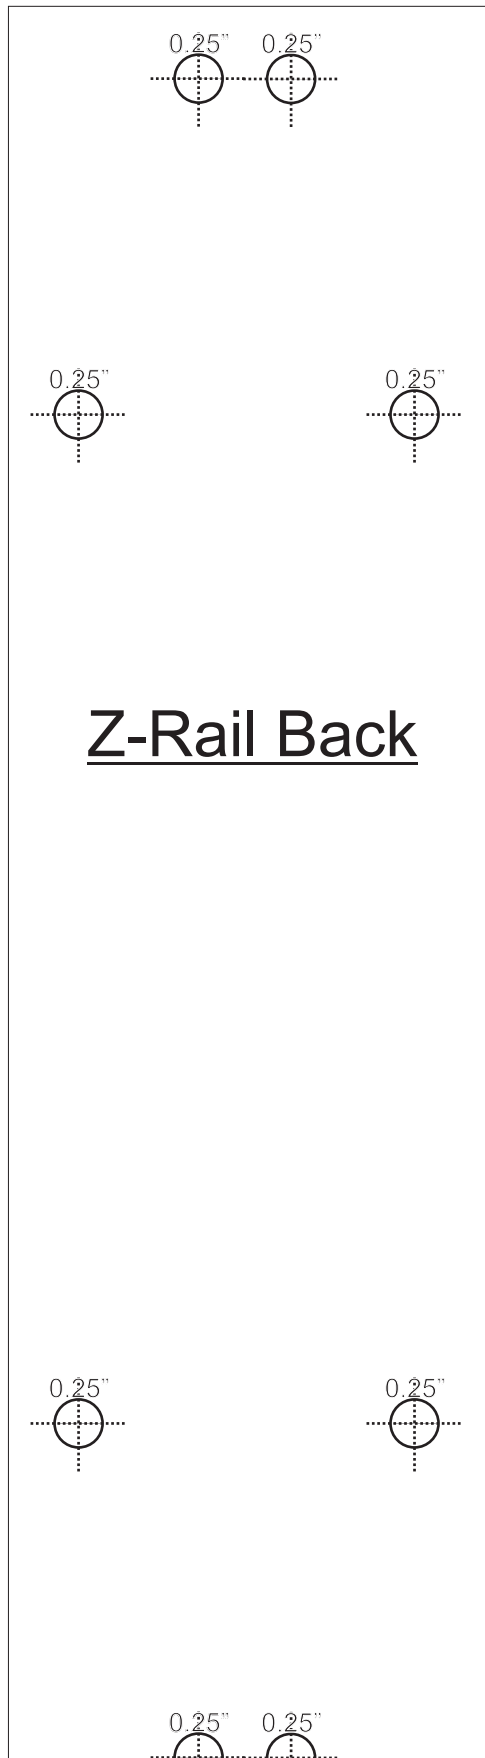

25" deep***

Z-Rail Runner

0.25" 0.25"

Connector 2
(Middle)

3
X Cart Connector
(Inner)

7/8" (8mm deep)

5/8" through

0.25"

8mm deep)

Connector 3
(er)

2.5" deep***

End Left

X Cart End Right

Z-Rail Back

*** 

Beam Top

29.45"

29.45"

Beam Middle

Only 0.125" deep***

3.50"

0.25"

Cart End Space

X Cart Cap

Right Cart Outside

0.00"

0.00"

7/8" (8mm deep)

7/8" (8mm deep)

5/8" through

5/8" through

5/8" through