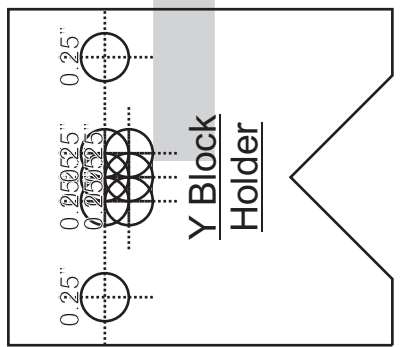

X Bearing Block Holder

X Block

K Bearing Block Holder

***O

5

16

Beam Middle

Only 0.125" deep***

17

3.50"

0.25"

18

Left Cart Outside

22

***Only 0 13

2

23

125" deep***

Base 24

30.00"

25.00"

25

5" deep***

0.75"

Right Cart Outside

0.00"

0.00"

7/8" (8mm deep)

7/8" (8mm deep)

5/8" through

5/8" through

5/8" through