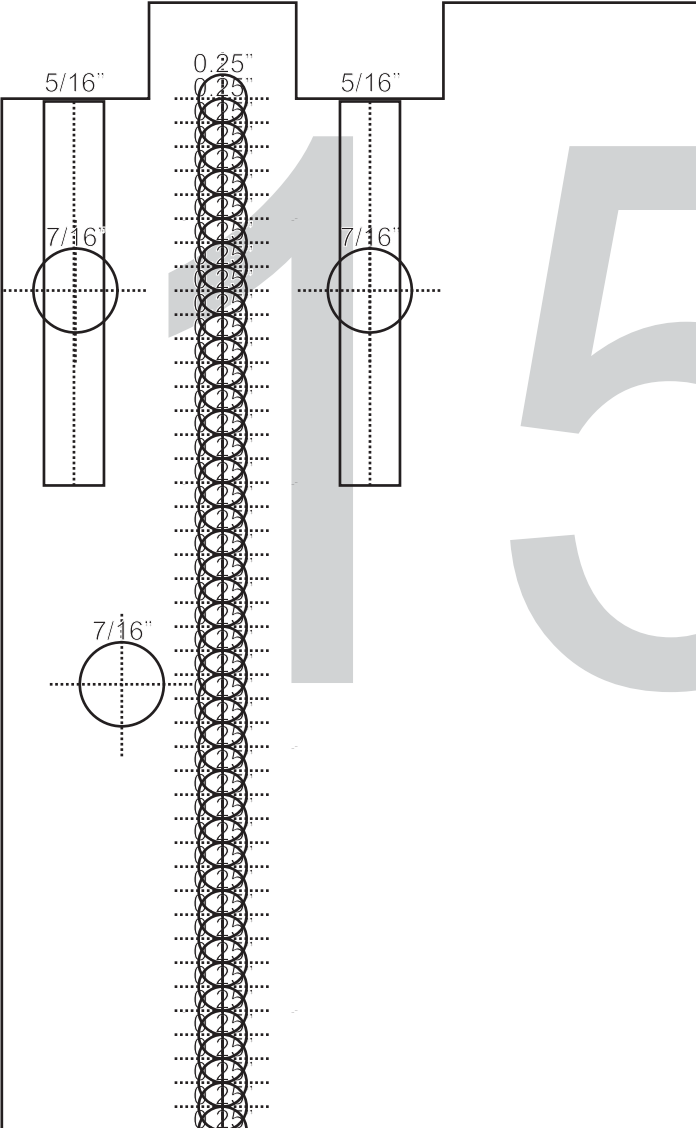

29.45"

29.45"

Beam Middle

Only 0.125" deep***

3.50"

0.25"

Cart End Space

X Cart Cap

X Bearing Block Holder

X Block

K Bearing Block Holder

***O

5

16

Beam Middle

Only 0.125" deep***

Right Cart Outside

0.00"

0.00"

7/8" (8mm deep)

7/8" (8mm deep)

5/8" through

5/8" through

5/8" through

5/8" through

5/8" through

t Holder (B)

5/16"

4.30"

Belt

***Only 0.12

125" deep***