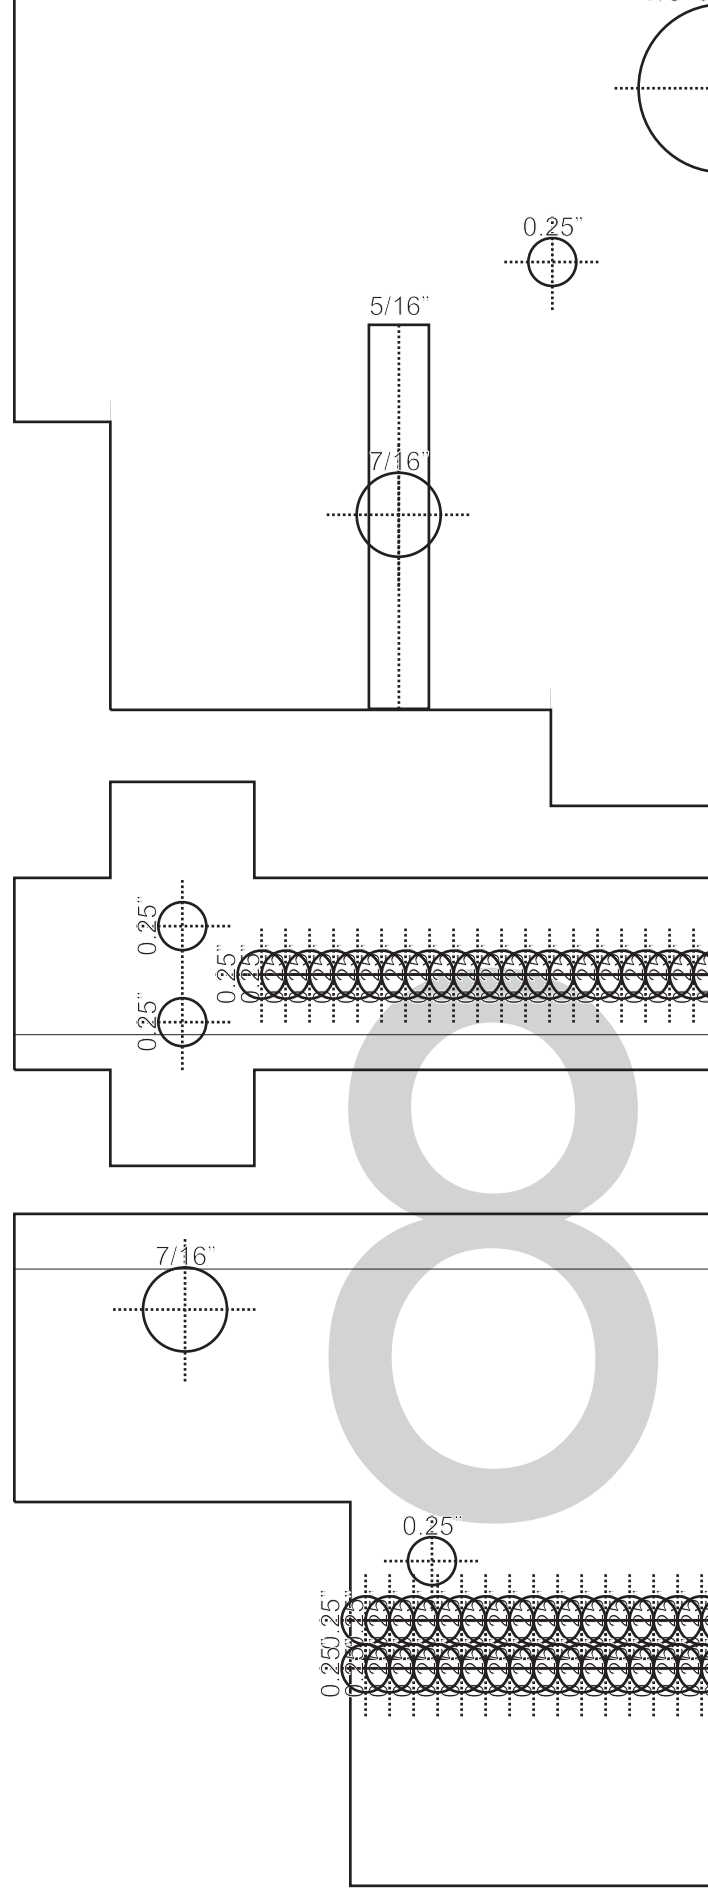

25" deep***

Z-Rail Runner

0.25" 0.25"

Connector 2
(Middle)

3
X Cart Connector
(Inner)

7/8" (8mm deep)

5/8" through

0.25"

8mm deep)

Connector 3
(er)

2.5" deep***

End Left

X Cart End Right

Z-Rail Back

*** 

Beam Top

29.45"

29.45"

Beam Middle

Only 0.125" deep***

3.50"

0.25"

Cart End Space

X Cart Cap

Right Cart Outside

0.00"

0.00"

7/8" (8mm deep)

7/8" (8mm deep)

5/8" through

5/8" through

5/8" through