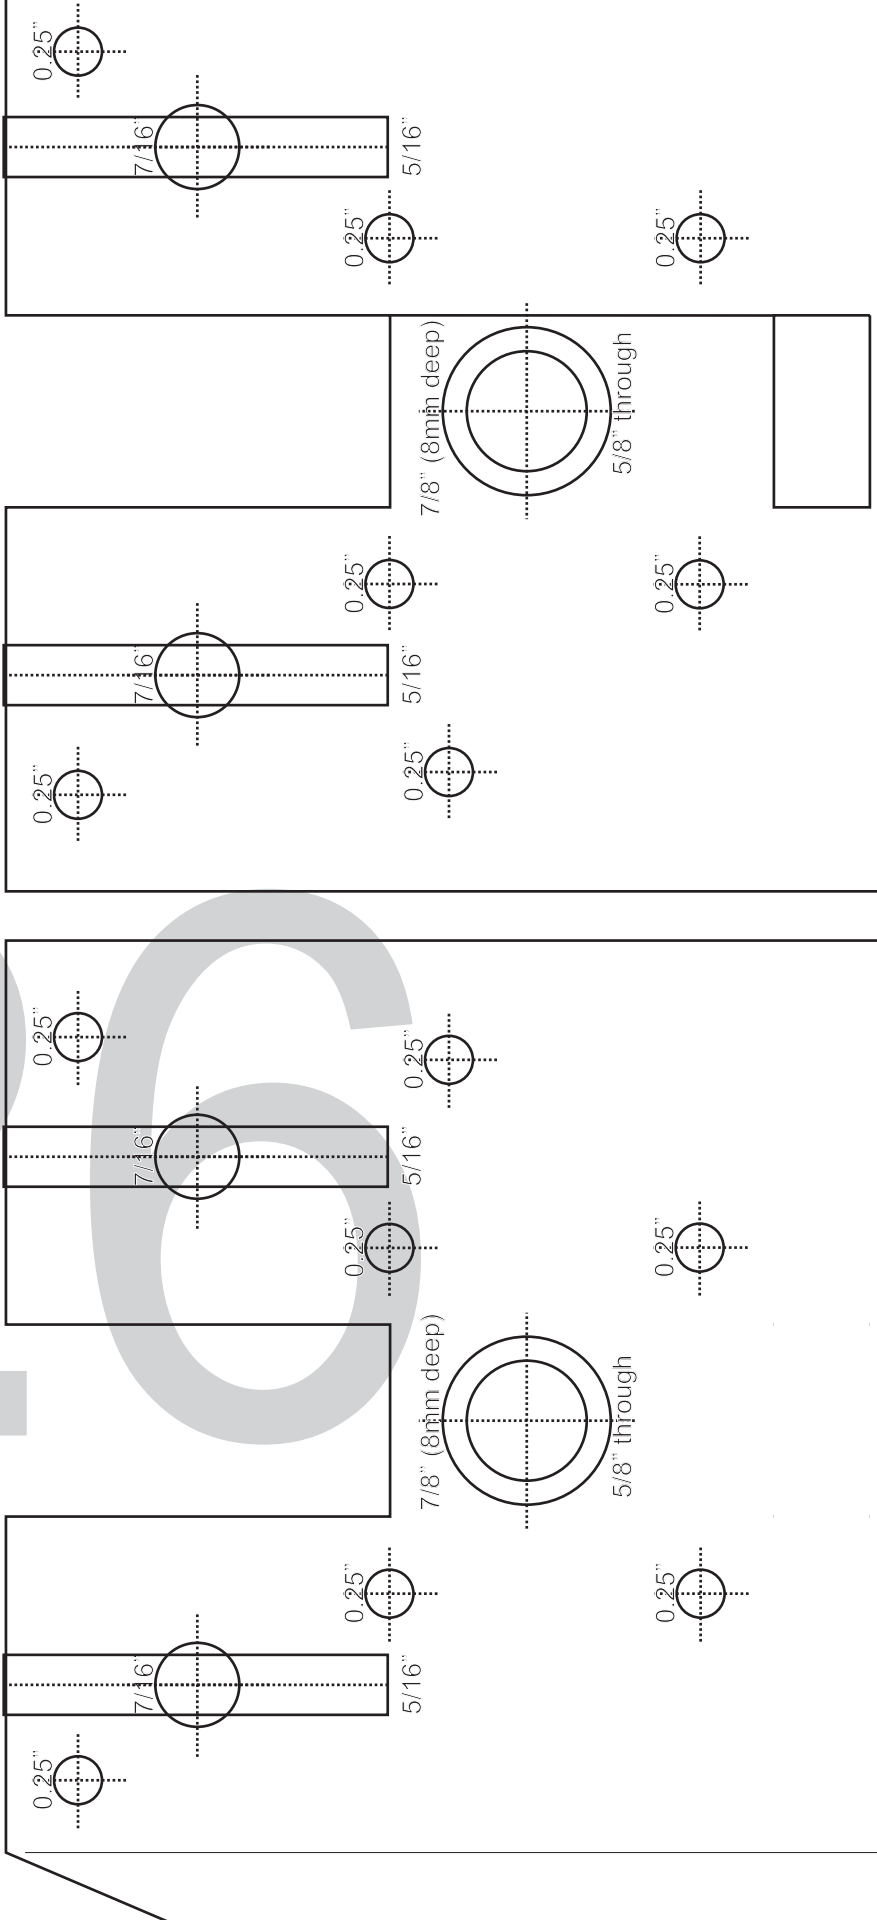

29.45"

29.45"

Beam Middle

Only 0.125" deep***

3.50"

0.25"

Cart End Space

X Cart Cap

23

125" deep***

Base 24

30.00"

25.00"

25

5" deep***

0.75"

Right Cart Outside

0.00"

0.00"

7/8" (8mm deep)

7/8" (8mm deep)

5/8" through

5/8" through

5/8" through

5/8" through

5/8" through

t Holder (B)

5/16"

4.30"

Belt

***Only 0.12

125" deep***