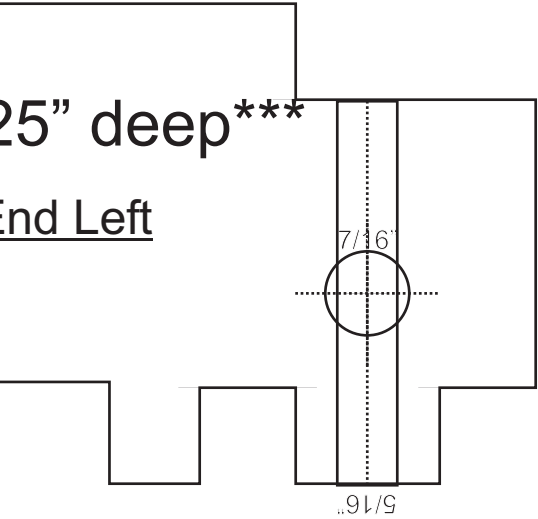

8mm deep)

Connector 3
(er)

2.5" deep***

End Left

X Cart End Right

Z-Rail Back

*** 

Beam Top

29.45"

29.45"

Beam Middle

Only 0.125" deep***

3.50"

0.25"

Cart End Space

X Cart Cap

X Bearing Block Holder

X Block

K Bearing Block Holder

***O

5

16

Beam Middle

Only 0.125" deep***

Right Cart Outside

0.00"

0.00"

7/8" (8mm deep)

7/8" (8mm deep)

5/8" through

5/8" through

5/8" through