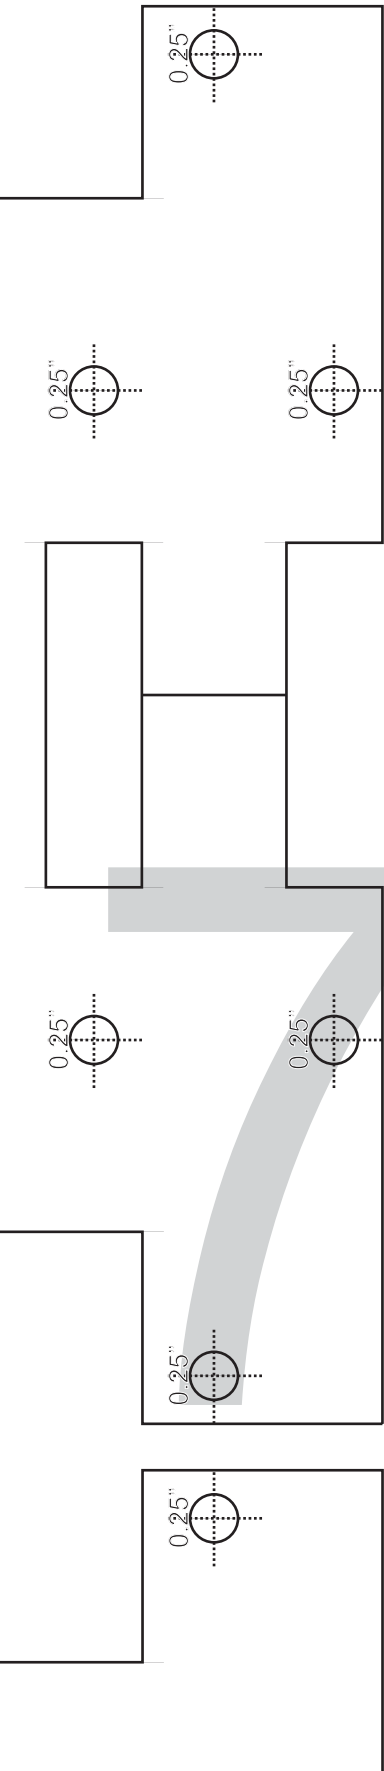

1

X Cart Co

(Ou

7/8" t

Z Rail Spacer

Connector 1 (Outer)

X Cart Connector (Middle)

2

25" deep***

Z-Rail Runner

0.25" 0.25"

Connector 2
(Middle)

3
X Cart Connector
(Inner)

7/8" (8mm deep)

5/8" through

0.25"

8mm deep)

Connector 3
(er)

2.5" deep***

End Left

X Cart End Right

Z-Rail Back

*** 

Beam Top

29.45"

29.45"

Beam Middle

Only 0.125" deep***

3.50"

0.25"

Cart End Space

X Cart Cap