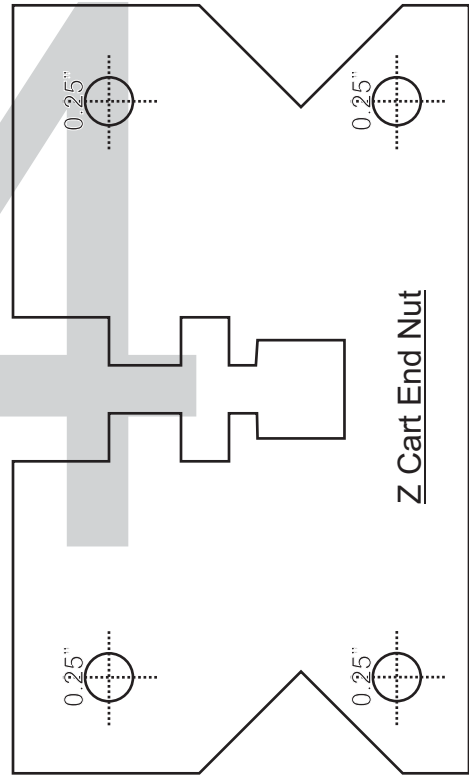

29.45"

29.45"

Beam Middle

Only 0.125" deep***

3.50"

0.25"

Cart End Space

X Cart Cap

X Bearing Block Holder

X Block

K Bearing Block Holder

***O

5

16

Beam Middle

Only 0.125" deep***

Right Cart Outside

0.00"

0.00"

7/8" (8mm deep)

7/8" (8mm deep)

5/8" through

5/8" through

5/8" through

5/8" through

5/8" through

t Holder (B)

5/16"

4.30"

Belt

***Only 0.12

125" deep***