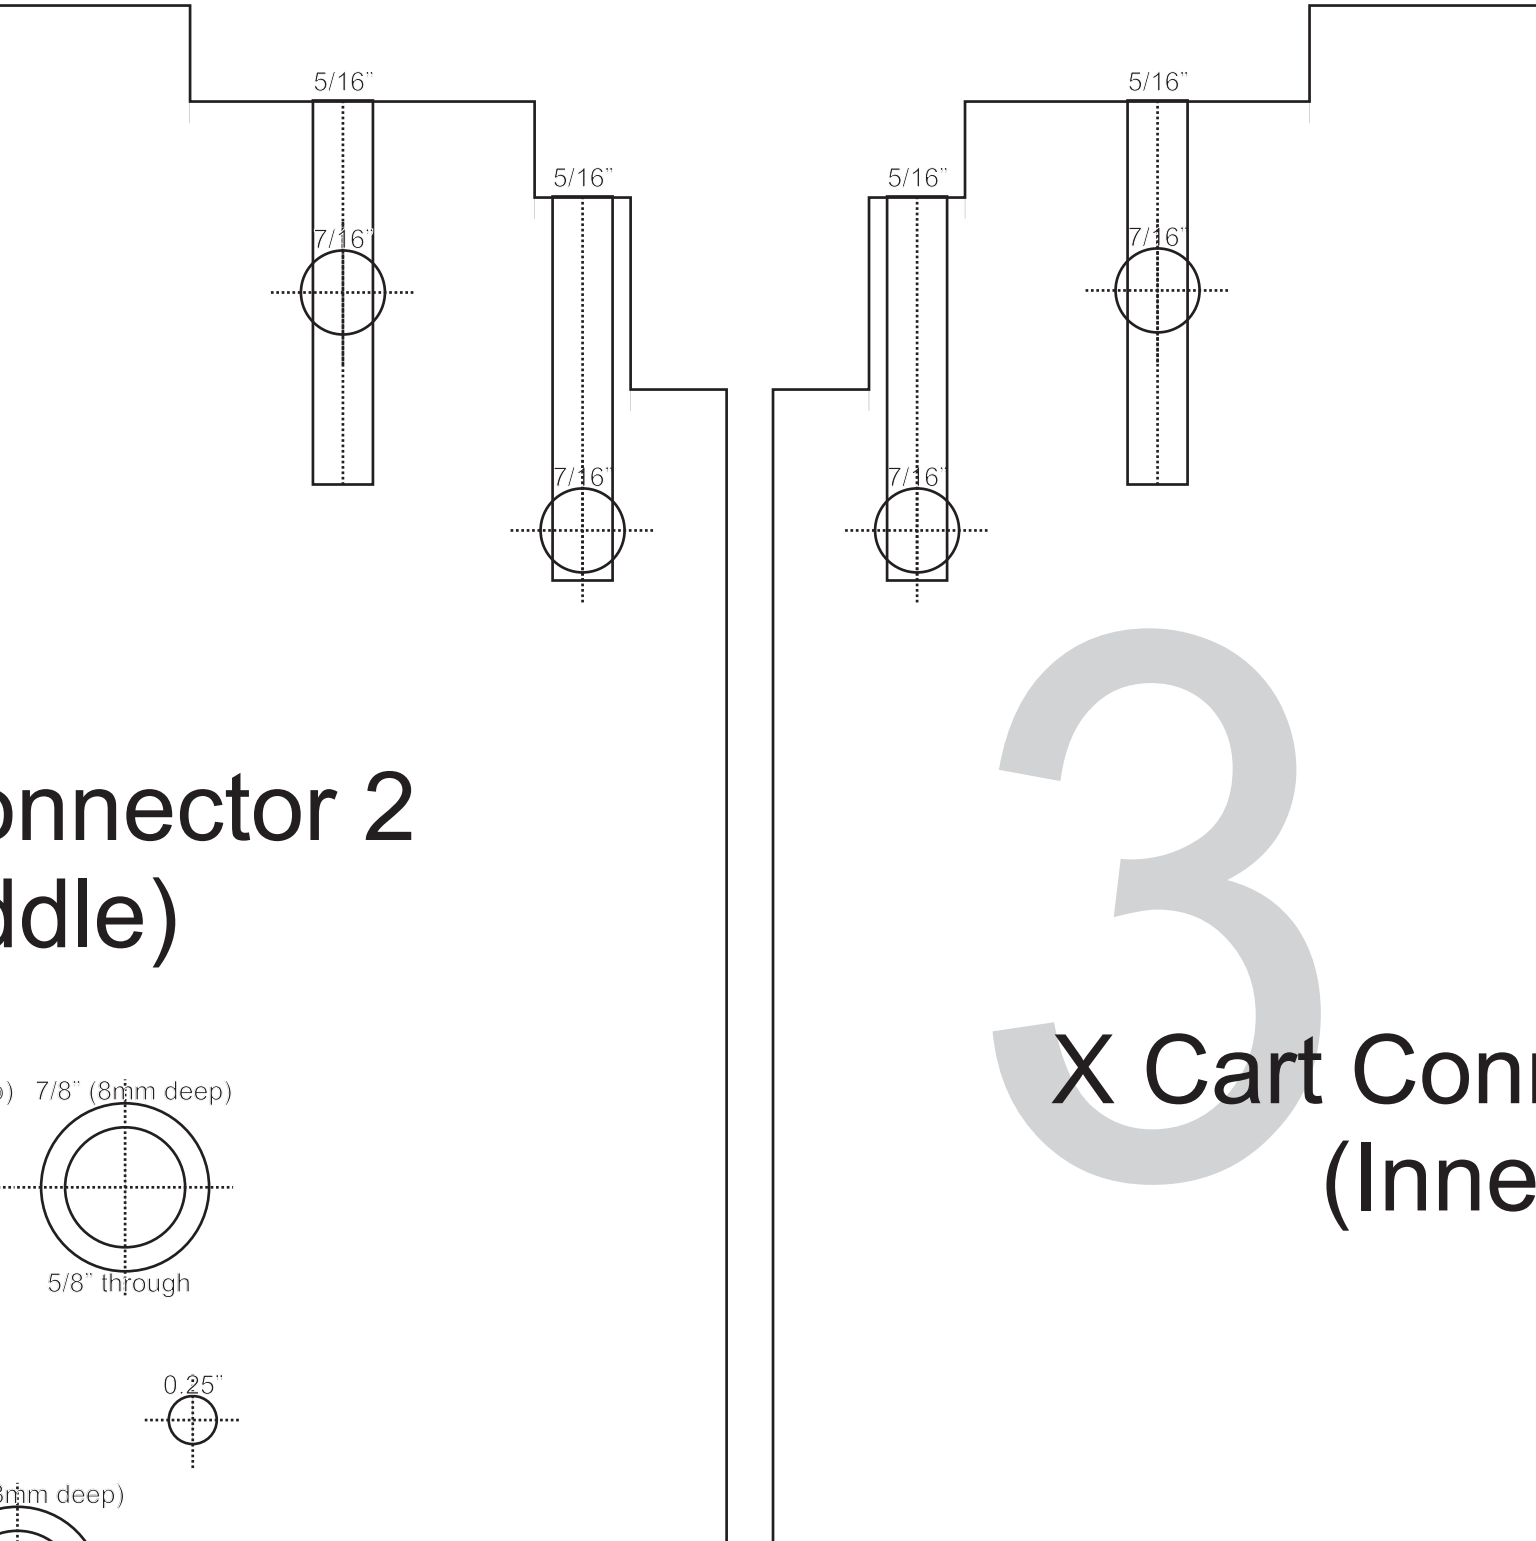

1

X Cart Co

(Ou

7/8" t

Z Rail Spacer

Connector 1 (Outer)

X Cart Connector (Middle)

2

25" deep***

Z-Rail Runner

0.25" 0.25"

Connector 2
(Middle)

3
X Cart Connector
(Inner)

7/8" (8mm deep)

5/8" through

0.25"

8mm deep)

Connector 3
(er)

2.5" deep***

End Left

X Cart End Right

Z-Rail Back

*** 

Beam Top

Right Cart Outside

0.00"

0.00"

7/8" (8mm deep)

7/8" (8mm deep)

5/8" through

5/8" through

5/8" through