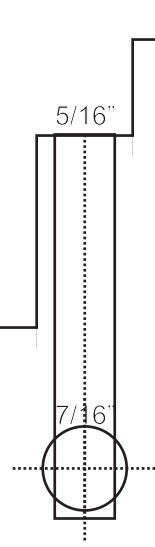

1

X Cart Co

(Ou

7/8" t

Z Rail Spacer

Connector 1 (Outer)

X Cart Connector (Middle)

2

25" deep***

Z-Rail Runner

0.25" 0.25"

Connector 2
(Middle)

3
X Cart Connector
(Inner)

7/8" (8mm deep)

5/8" through

0.25"

29.45"

29.45"

Beam Middle

Only 0.125" deep***

3.50"

0.25"

Cart End Space

X Cart Cap

Right Cart Outside

0.00"

0.00"

7/8" (8mm deep)

7/8" (8mm deep)

5/8" through

5/8" through

5/8" through