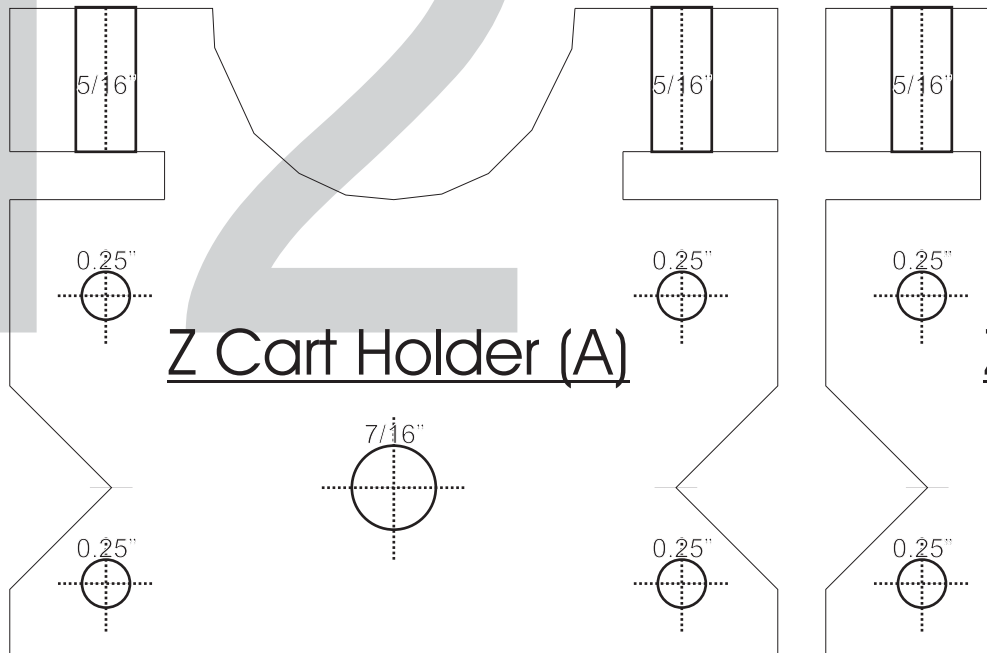

8mm deep)

Connector 3
(er)

2.5" deep***

End Left

X Cart End Right

Z-Rail Back

*** 

Beam Top

29.45"

29.45"

Beam Middle

Only 0.125" deep***

3.50"

0.25"

Cart End Space

X Cart Cap

X Bearing Block Holder

X Block

K Bearing Block Holder

***O

5

16

Beam Middle

Only 0.125" deep***

Right Cart Outside

0.00"

0.00"

7/8" (8mm deep)

7/8" (8mm deep)

5/8" through

5/8" through

5/8" through