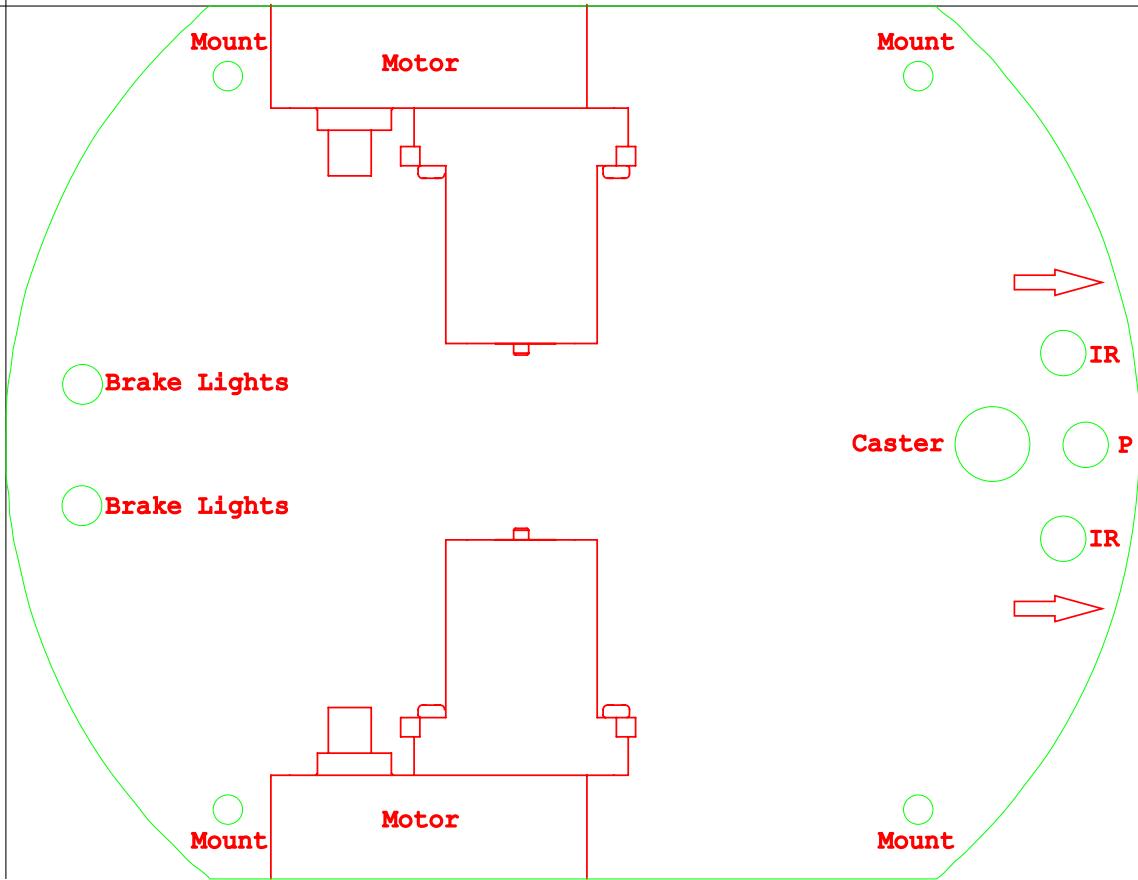

150.00 mm

115.38 mm

Mount

Motor

Mount

Brake Lights

IR

Caster

P

Brake Lights

IR

Mount

Motor

Mount