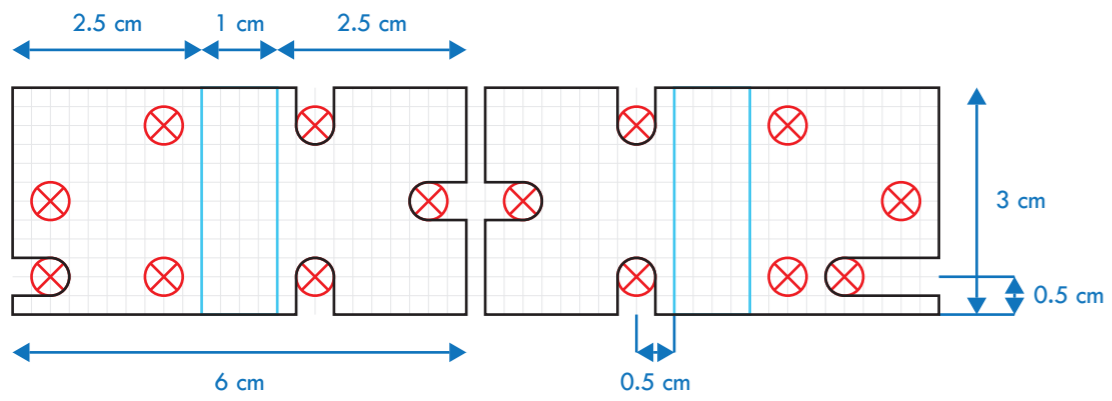

Coat-hanging hooks

Reference image

Front panel (40 cm x 10 cm; blue rectangles indicate slots for coat-hanging hooks)

Wall mounts (red crosses indicate where to drill a hole; light-blue lines indicate where to bend)