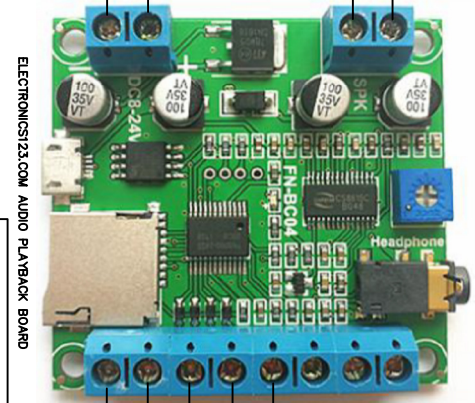

TO COMMANDO 1.DWG
+ 12 VDC
- 12 VDC

FOUR (4) CHANNEL REMOTE CONTROL

CG INC.

WEB: WWW.GUARNERO.COM

COMMANDO DIRCD VOICE AND V-S2812B WIRING

COMMANDO 2.DWG

JOHN GUARNERO

Nov 1, 2013

SHEET 2 OF 2