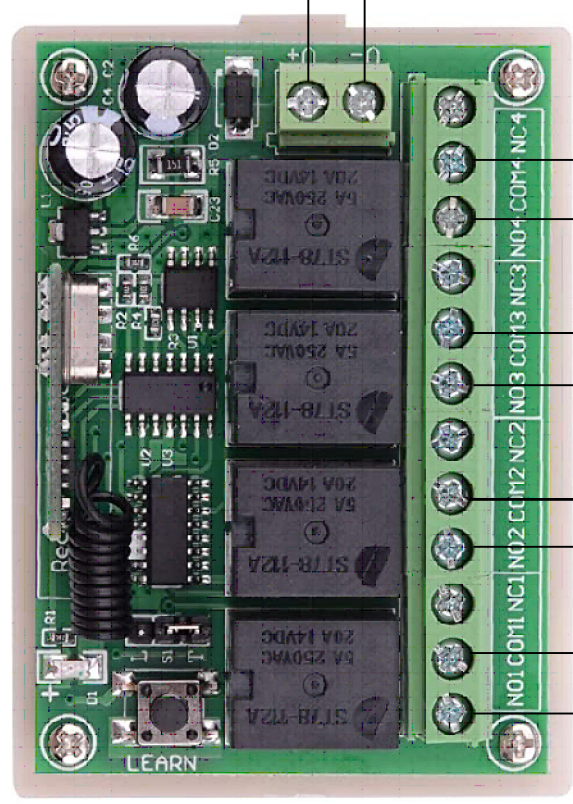

TO COMMANDO 1.DWG
+ 12 VDC
- 12 VDC

FOUR (4) CHANNEL REMOTE CONTROL

CG INC.

WEB: WWW.GUARNERO.COM

COMMANDO DIRCD VOICE AND V-S2812B WIRING

COMMANDO 2.DWG

JOHN GUARNERO

Nov 1, 2013

SHEET 2 OF 2