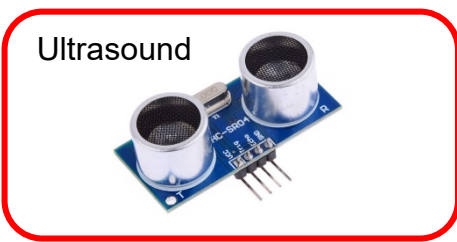

Cable Ties

Arduino Nano

My Robots Name

Buzzer

AA Battery Holder

Arduino Nano Breakout Board

5mm Screws x 4

8mm Screws x 2

LED Matrix

Patch Wires

Screw Block

Ultrasound

4mm Servo Screw

5mm Screws x 2

SG90

180 Degree Arm Servo

5mm Screws x 2

SG90

180 Degree Arm Servo

Bluetooth

Line Sensors x 5

8mm Screws x 2

SG90

180 Degree Head Servo

10K Resistor

Brown, Black, Orange

20K Resistor

Red, Black, Orange

5mm Screws x 5

5mm Screws x 2

5mm Screws x 2

SG90R