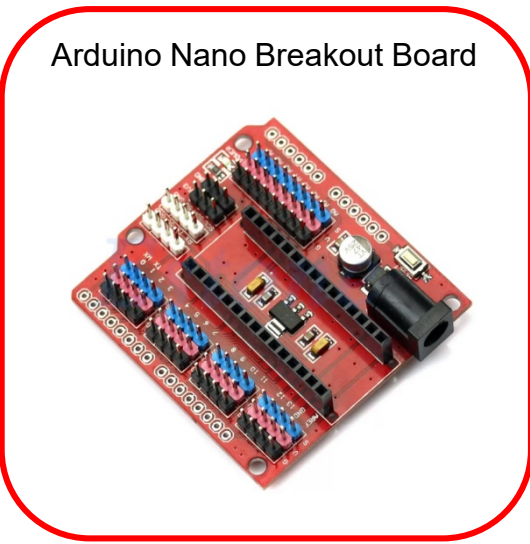

Cable Ties

Arduino Nano

My Robots Name

Buzzer

AA Battery Holder

Arduino Nano Breakout Board

5mm Screws x 4

8mm Screws x 2

LED Matrix

Patch Wires

Screw Block

Ultrasound

4mm Servo Screw

5mm Screws x 2

SG90

180 Degree Arm Servo

5mm Screws x 2

SG90

180 Degree Arm Servo

Bluetooth

Line Sensors x 5

8mm Screws x 2

SG90

180 Degree Head Servo