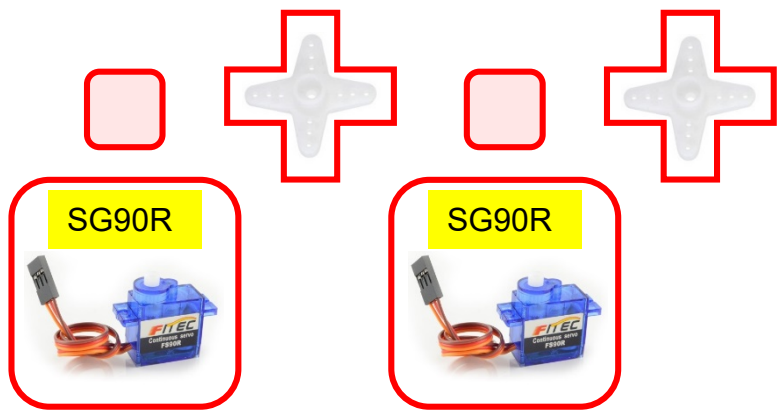

5mm Screws x 2

SG90

180 Degree Arm Servo

Bluetooth

Line Sensors x 5

8mm Screws x 2

SG90

180 Degree Head Servo

10K Resistor

Brown, Black, Orange

20K Resistor

Red, Black, Orange

5mm Screws x 5

5mm Screws x 2

5mm Screws x 2

SG90R

360 Degree Wheel Servos

SG90R