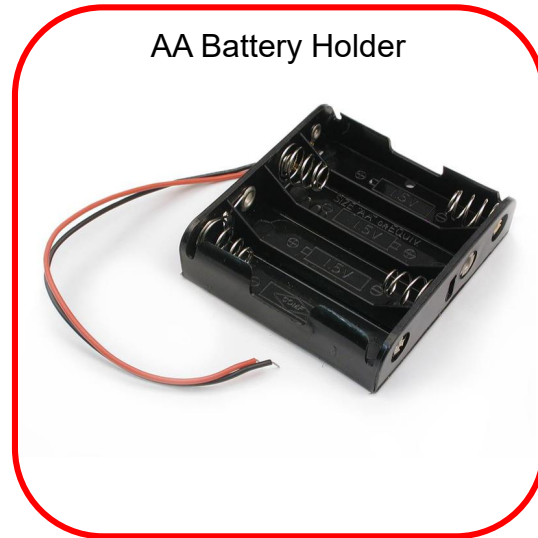

Cable Ties

Arduino Nano

My Robots Name

Buzzer

AA Battery Holder

Arduino Nano Breakout Board

5mm Screws x 4

8mm Screws x 2

LED Matrix

Patch Wires

Screw Block

Ultrasound

4mm Servo Screw

5mm Screws x 2

SG90

180 Degree Arm Servo

5mm Screws x 2

SG90

180 Degree Arm Servo

Bluetooth

Line Sensors x 5

8mm Screws x 2

SG90

180 Degree Head Servo