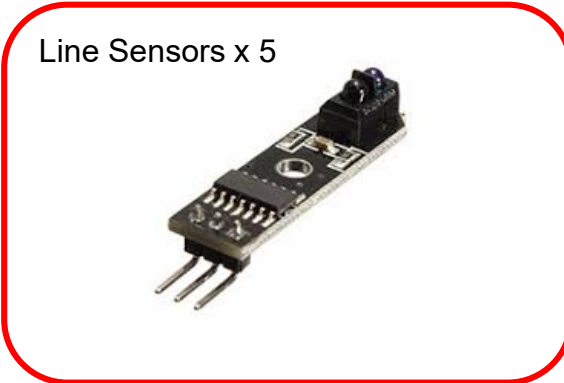

LED Matrix

Patch Wires

Screw Block

Ultrasound

4mm Servo Screw

5mm Screws x 2

SG90

180 Degree Arm Servo

5mm Screws x 2

SG90

180 Degree Arm Servo

Bluetooth

Line Sensors x 5

8mm Screws x 2

SG90

180 Degree Head Servo

10K Resistor

Brown, Black, Orange

20K Resistor

Red, Black, Orange

5mm Screws x 5

5mm Screws x 2

5mm Screws x 2

SG90R