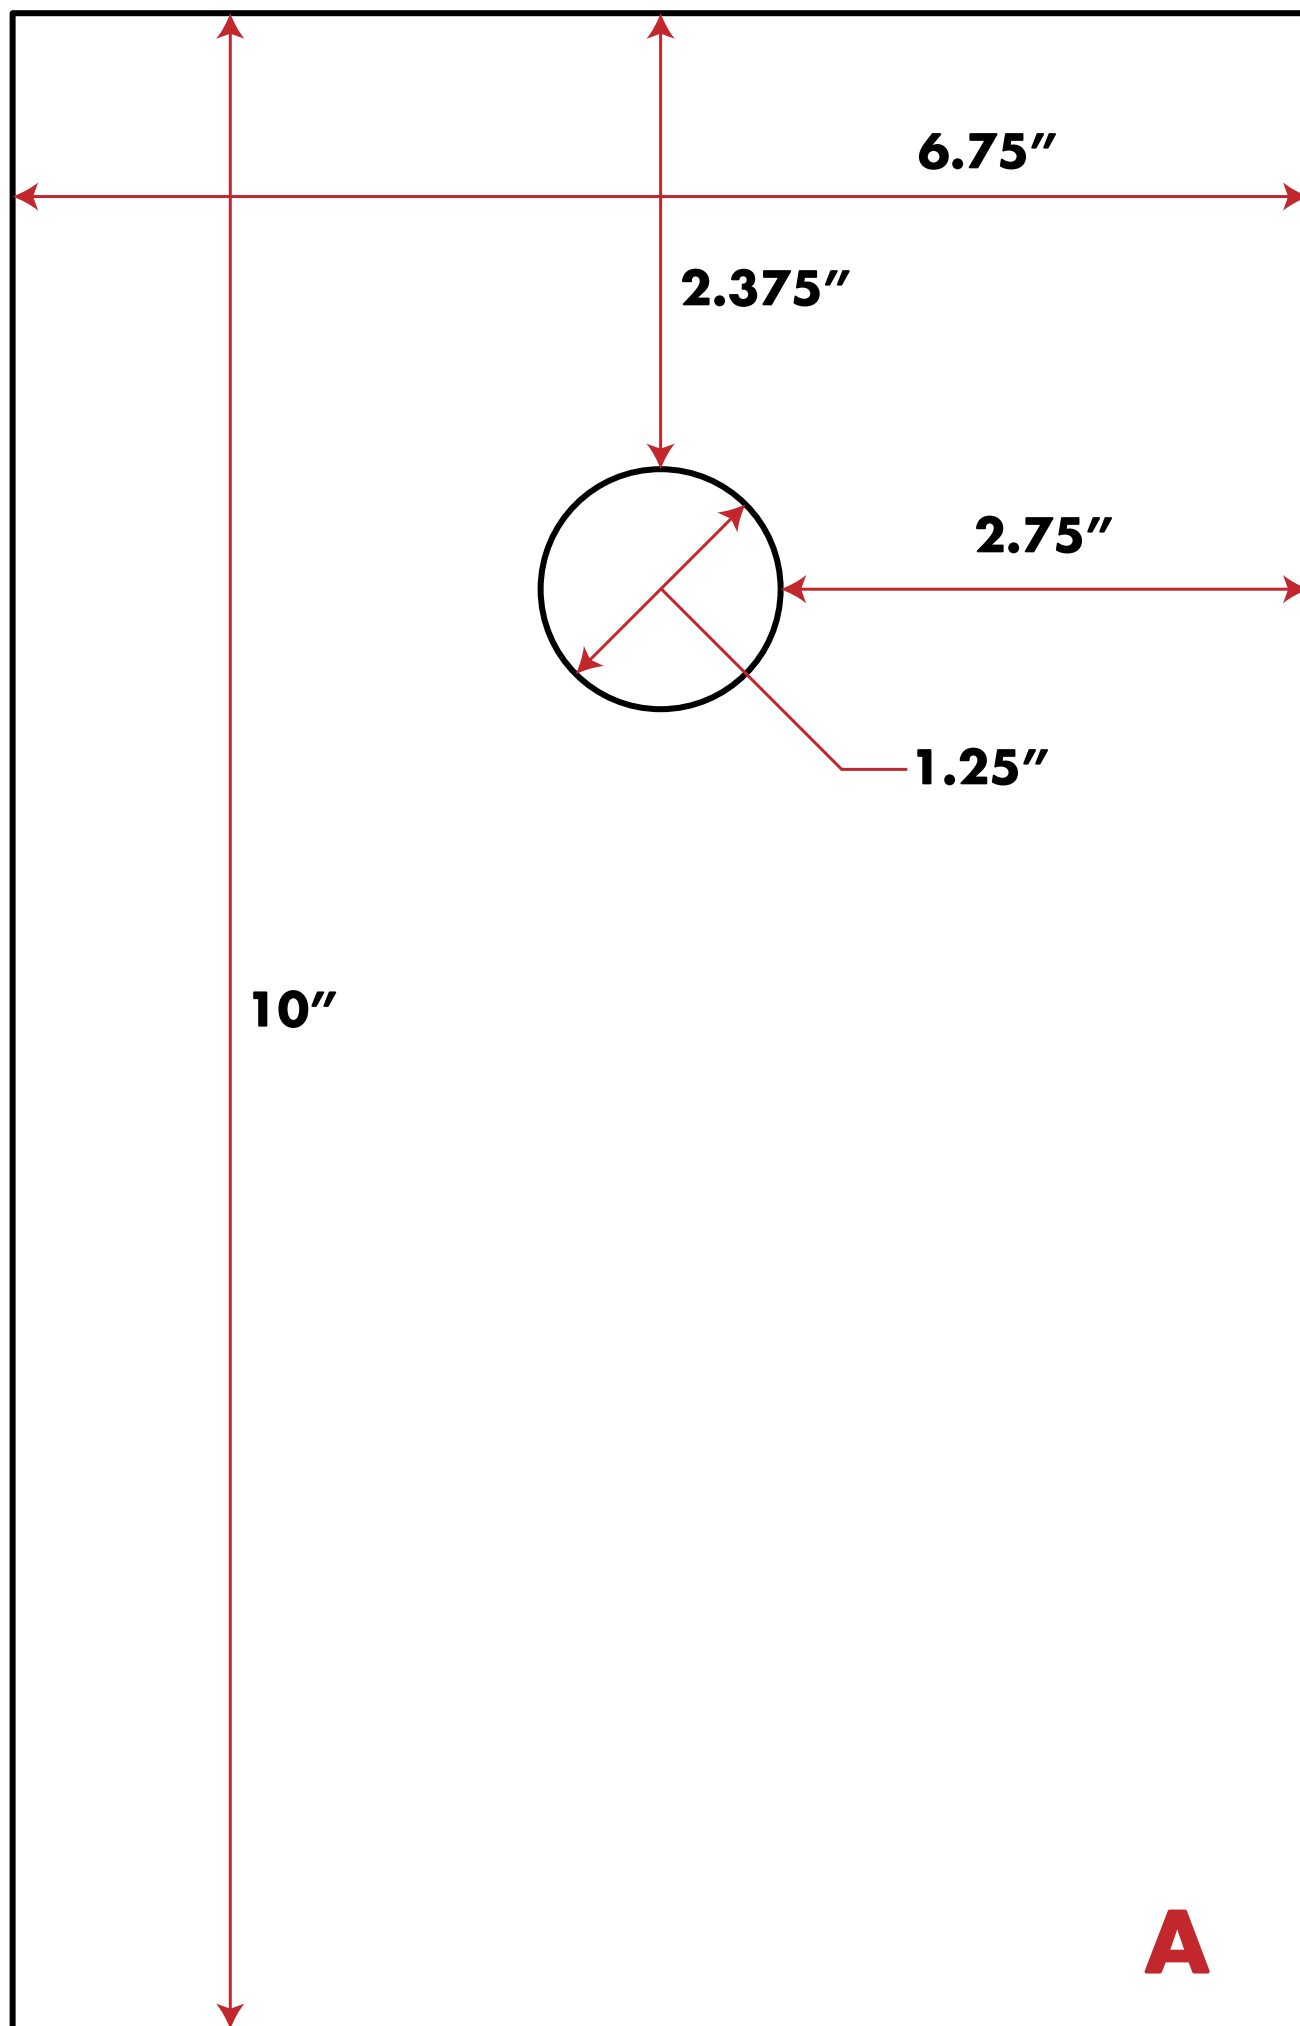

Good Morning Sunshine: The littleBits Wakeup Machine

Cutting Template

Materials: **A, B, D, E:** 0.25" thick plywood
C: 0.125" thick plywood (or masonite)