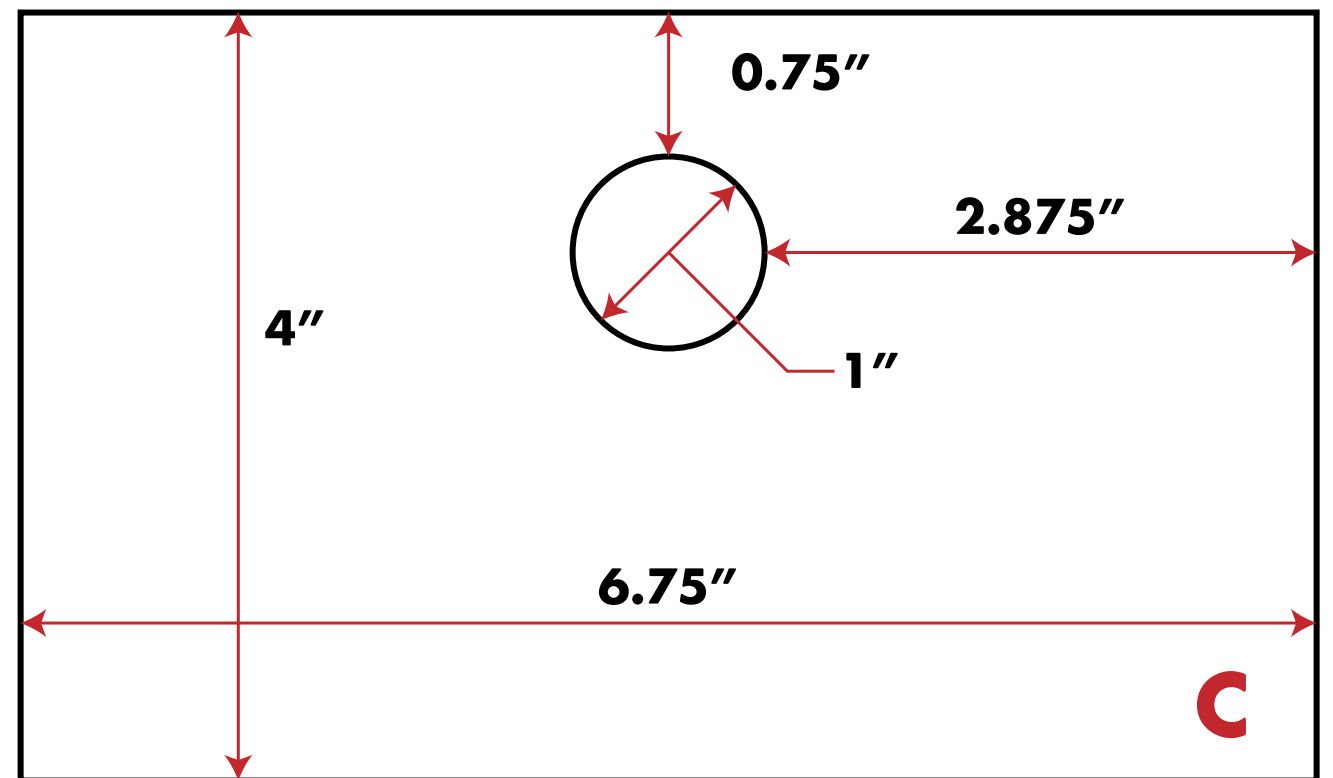

Good Morning Sunshine: The littleBits Wakeup Machine

Cutting Template

Materials: **A, B, D, E:** 0.25" thick plywood
C: 0.125" thick plywood (or masonite)