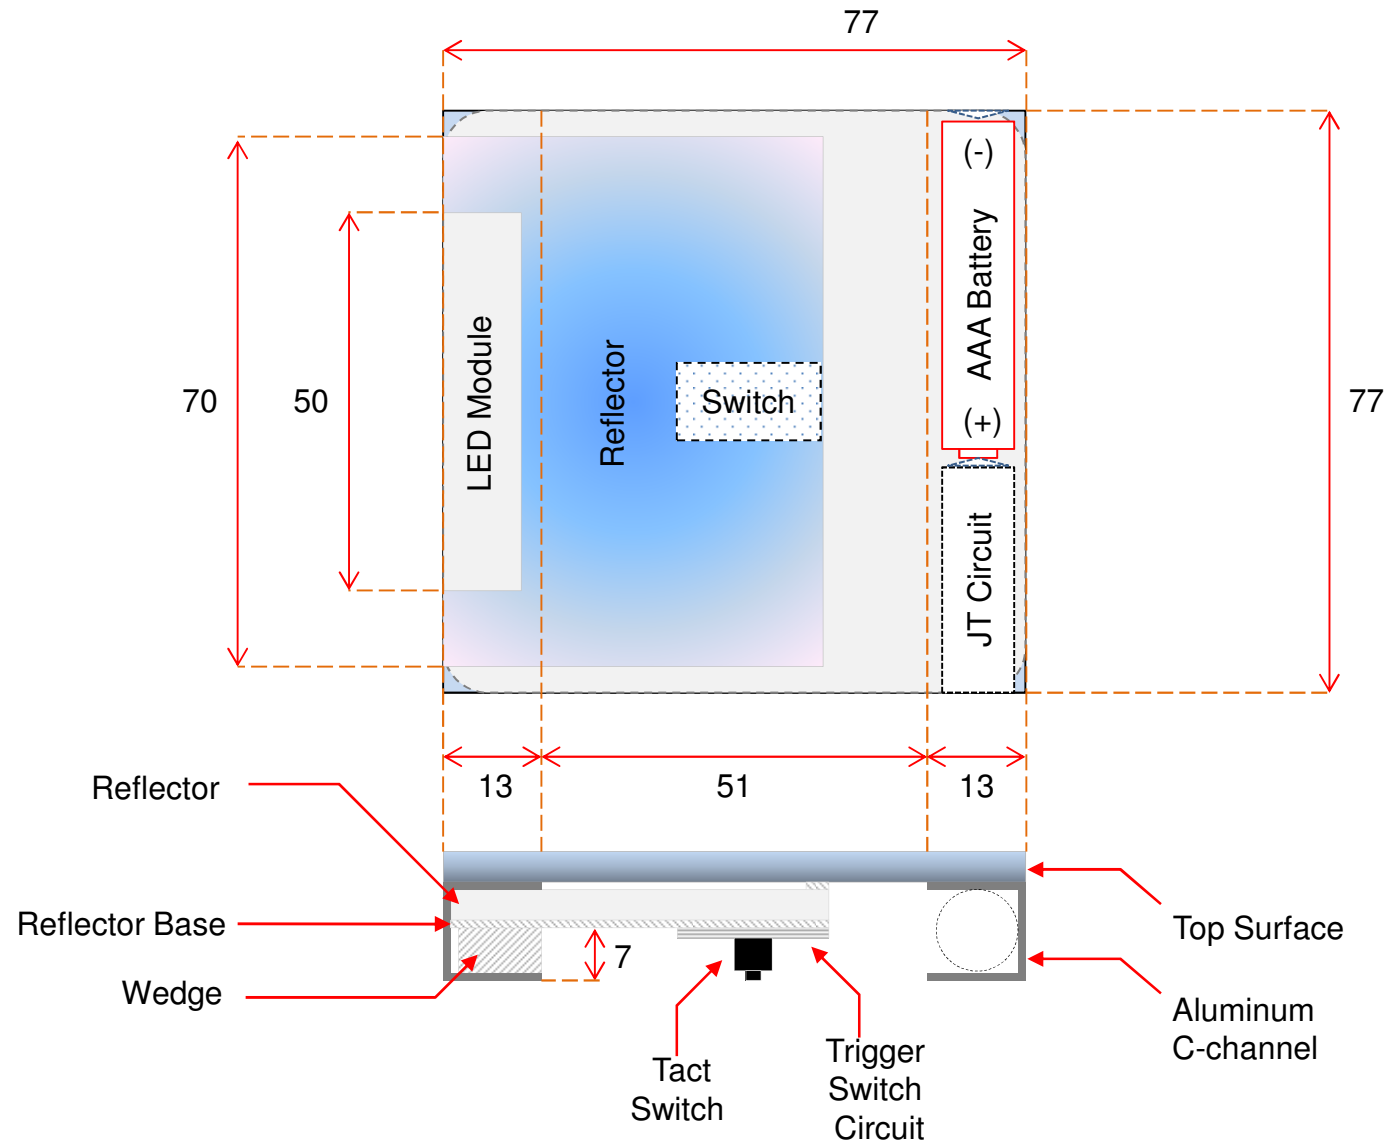

Bottle Illuminator

All Dimensions In Millimeters

Bottle Illuminator

All Dimensions In Millimeters