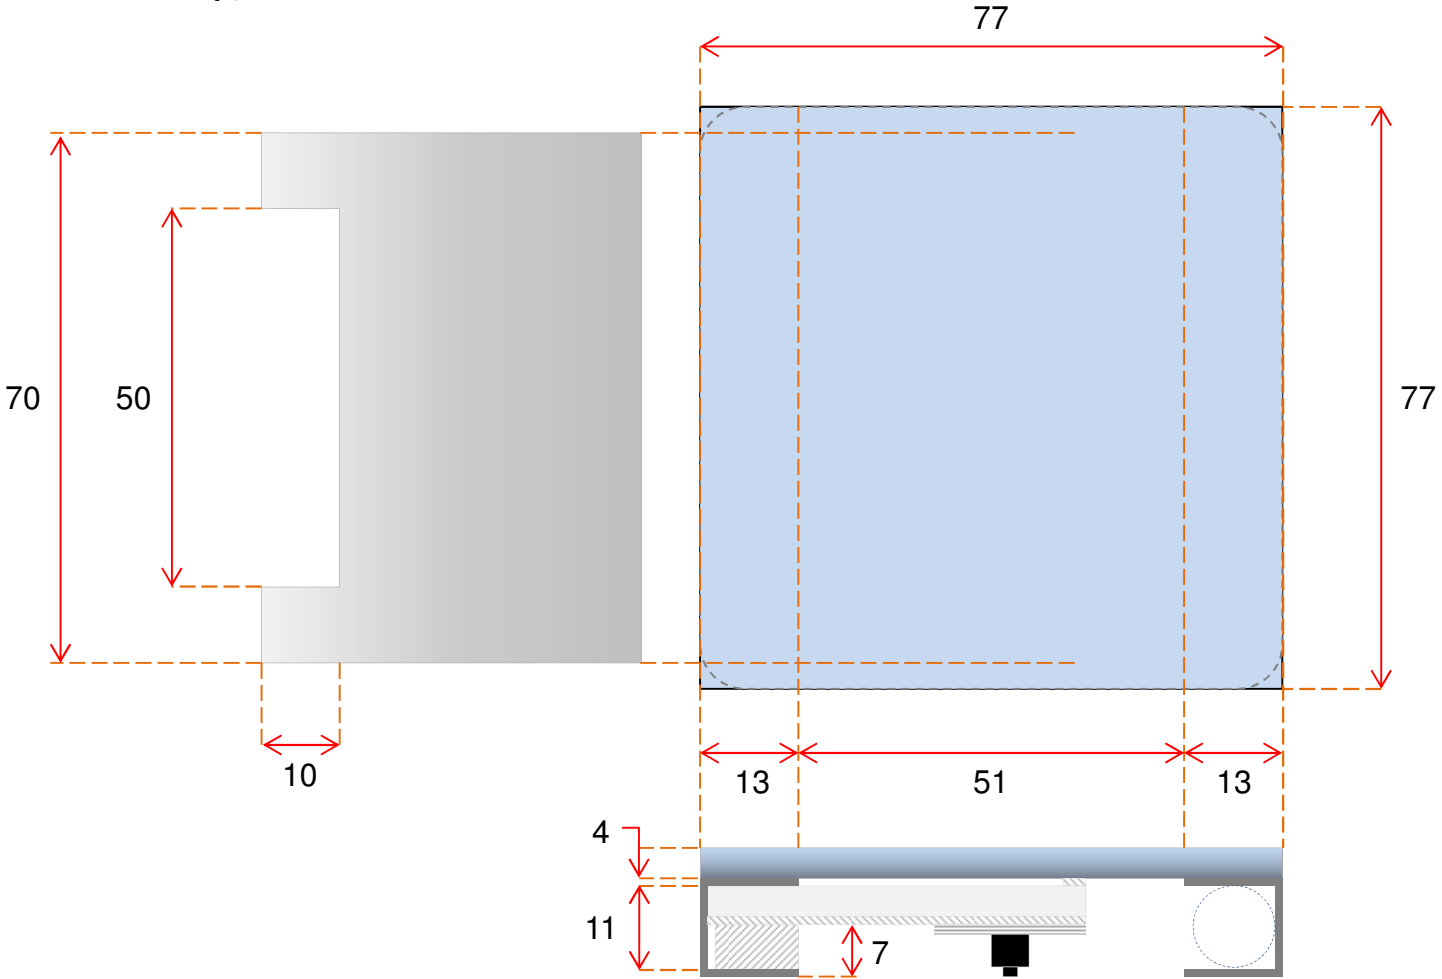

Bottle Illuminator

All Dimensions In Millimeters

Bottle Illuminator

All Dimensions In Millimeters