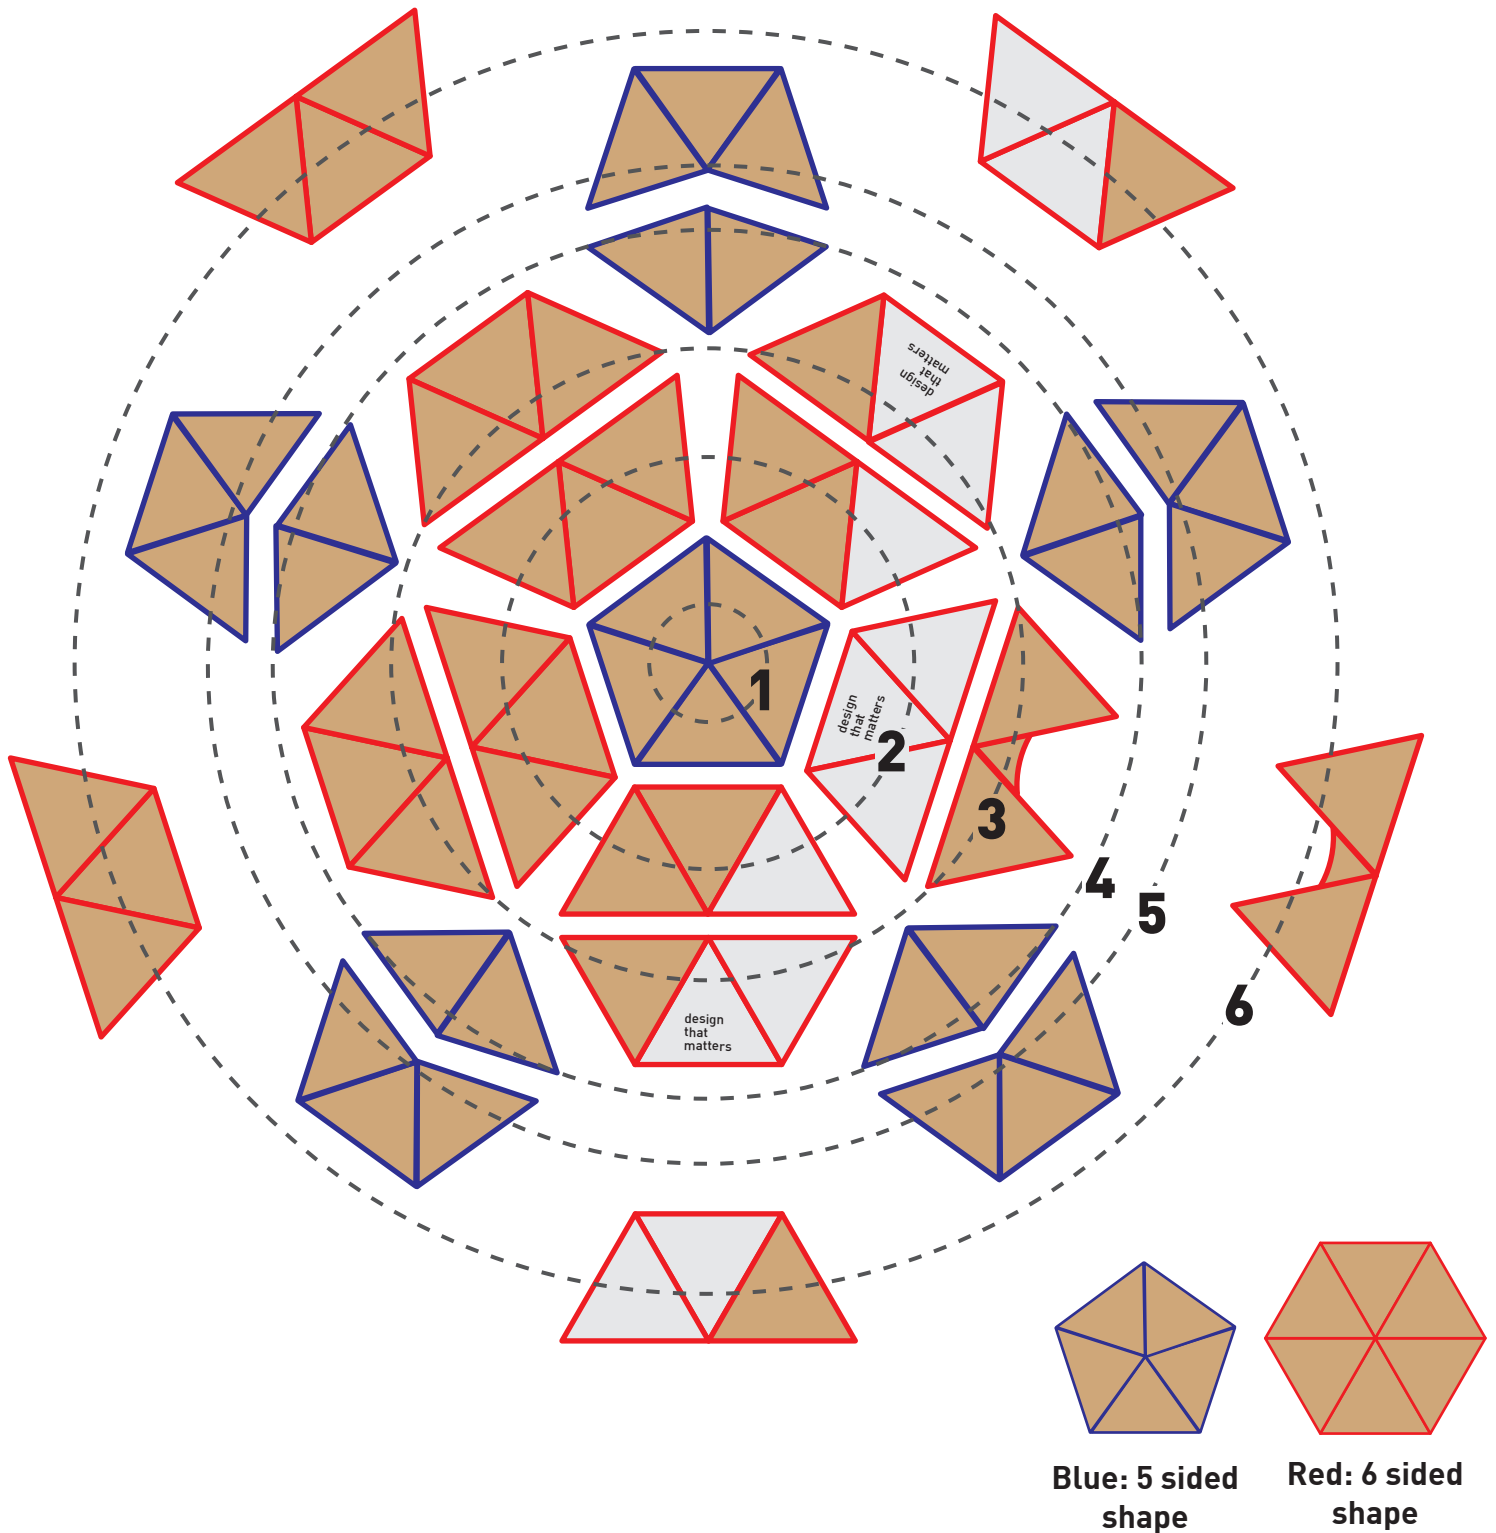

GEODESIC DOME

assembly diagram

**Blue: 5 sided
shape**

**Red: 6 sided
shape**