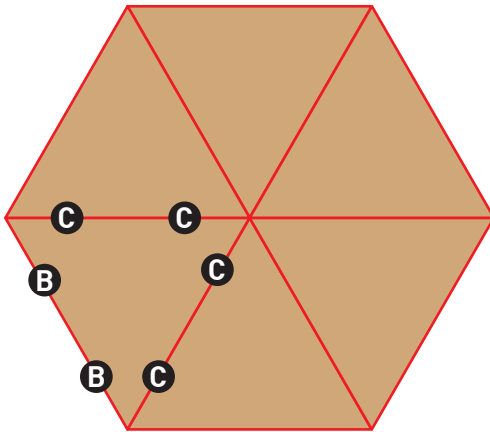

GEODESIC DOME

assembly diagram

**Blue: 5 sided
shape**

**Red: 6 sided
shape**