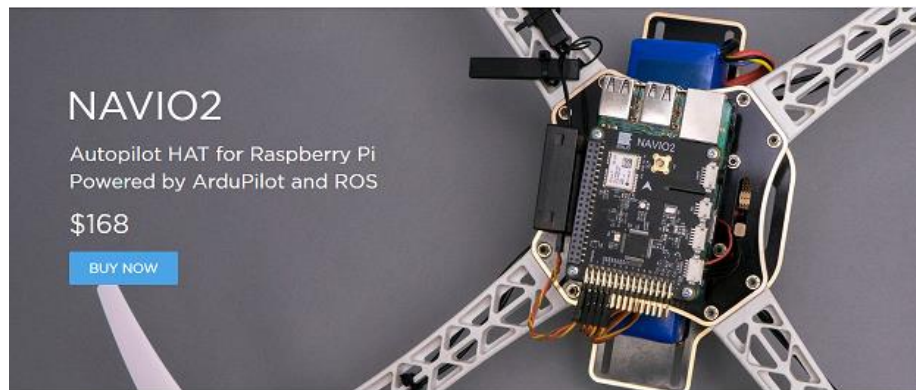

Navio2 (\$168) RM674

Controller

<https://emlid.com/navio/>

Holder parts to 3D-print

https://github.com/emlid/hardware/blob/master/VibroNavio2top_rev_A.STL

https://github.com/emlid/hardware/blob/master/VibroNavio2bot_rev_A.STL

Raspberry Pi 3 Model B (RM 170)

<https://www.raspberrypi.org/products/raspberry-pi-3-model-b/>

Frame (with Carbon Fibre landing gear) RM 111.60

S500碳纤维机架带脚架

<https://item.taobao.com/item.htm?id=541041232840>

权盛2216自锁无刷电机

<https://item.taobao.com/item.htm?id=531055499428>

Motor Cap (RM 1.58 x 10 = RM15.80)

<https://item.taobao.com/item.htm?id=532930758365>

ESC 20 A RM26.90 x 4 = RM107.60

Control the current flow into motor hence the motor RPM