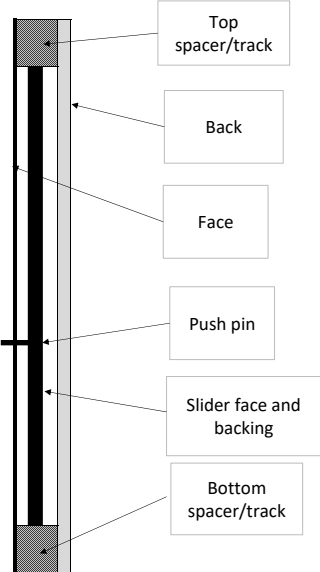

Slider Travel

2000	2001	2002	2003	2009	2004	2005	S	M	T	W	T	F	S	1900	1901	1902	1903	1909	1904	
2006	2007	2013	2008	2015	2010	2011	Cut out this window							1905	1906	1907	1913	1908	1915	1910
2017	2012	2019	2014	2020	2021	2016	Cut out this window							1911	1917	1912	1919	1914	1920	1921
2023	2018	2024	2025	2026	2027	2022	Put month under year.							1916	1923	1928	1924	1925	1926	1927
2028	2029	2030	2031	2037	2032	2033	Cut out this window							1922	1928	1929	1930	1931	1937	1932
2034	2035	2041	2036	2043	2038	2039	Cut out this window							1933	1934	1935	1941	1936	1943	1938
2045	2040	2047	2042	2048	2049	2044	Cut out this window							1939	1945	1940	1947	1942	1948	1949
2051	2046	2052	2053	2054	2055	2050	Cut out this window							1944	1951	1946	1952	1953	1954	1955
2056	2057	2058	2059	2065	2060	2061	Cut out this window							1950	1956	1957	1958	1959	1965	1960
2062	2063	2069	2064	2071	2066	2067	Cut out this window							1961	1962	1963	1969	1964	1971	1966
2073	2068	2075	2070	2076	2077	2072	Cut out this window							1967	1973	1968	1975	1970	1976	1977
2079	2074	2080	2081	2082	2083	2078	Cut out this window							1972	1979	1974	1980	1981	1982	1983
2084	2085	2086	2087	2083	2088	2089	Cut out this window							1978	1984	1985	1986	1987	1993	1988
2090	2091	2097	2092	2099	2094	2095	Cut out this window							1989	1990	1991	1997	1992	1999	1994
2096		2098					Cut out this window							1995		1996				

Parts Description

- Face Printed from this sheet, 80 lb cardstock recommended
- Slider face Printed from this sheet, same material as face
- Slider backing Same size as slider, 1/8 inch hardboard
- Back Same size as face, heavy cardstock or cereal box recommended
- Top track 0.25 inch square dowel x length of face. Also functions as a spacer.
- Bottom track Same as top track
- Push pin Make from a nail that is approx. 1/16 inches in diameter, cut to approx. 0.5 inches long

Notes

1. When printed at 40%, the calendar face is approximately 3" by 6.5". The slider travel is approximately 8.25".