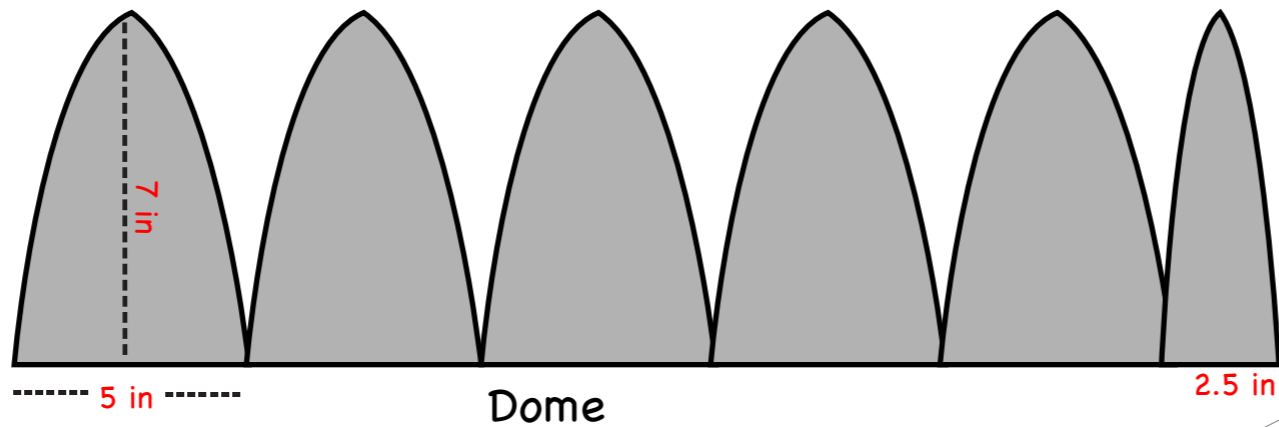

# FNAF 4 Nightmare Costume Patterns & Measurements - Head

Upper Jaw

Lower Jaw

Stripe to join jaws in the back

snout

nose