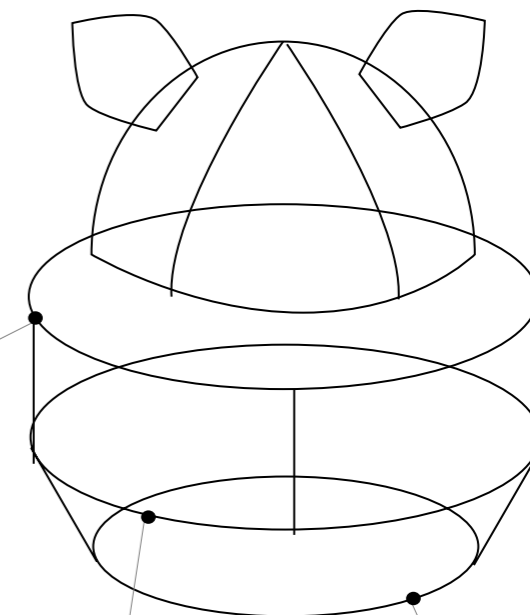

# FNAF 4 Nightmare Costume Patterns & Measurements - Head

Upper Jaw

Lower Jaw

Stripe to join jaws in the back

snout

nose