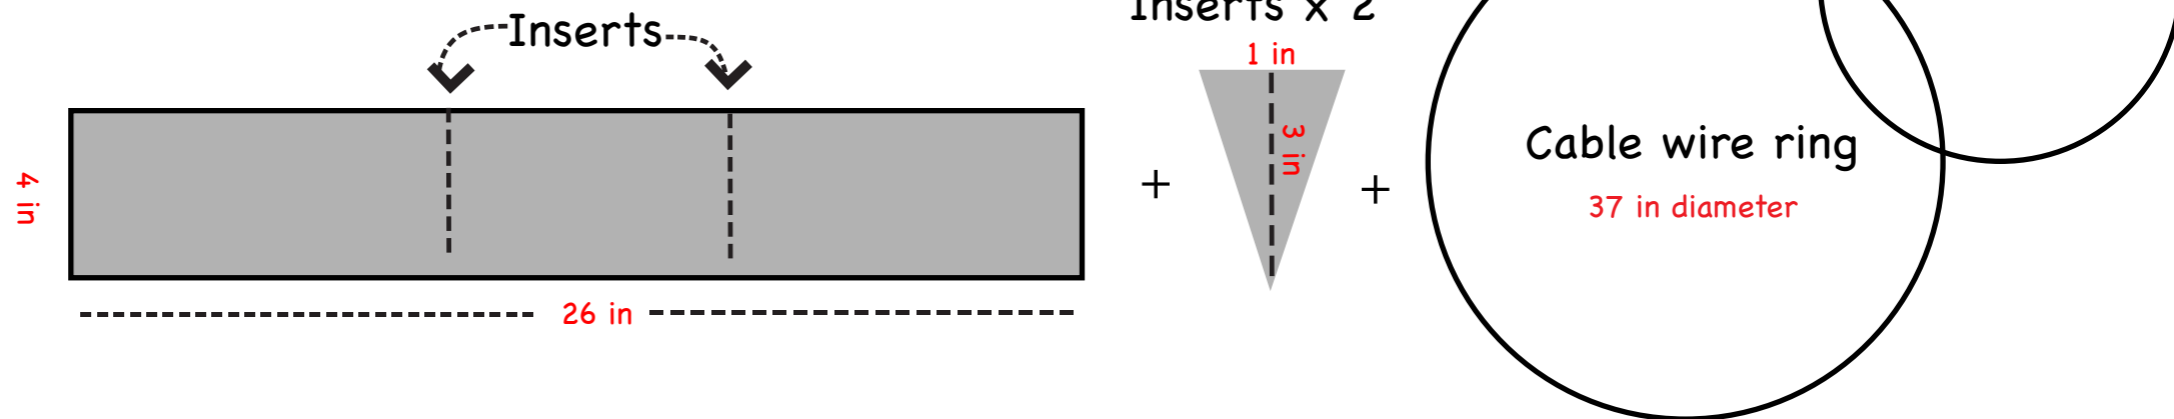

# FNAF 4 Nightmare Costume Patterns & Measurements - Head

Upper Jaw

Lower Jaw

Stripe to join jaws in the back

snout

nose