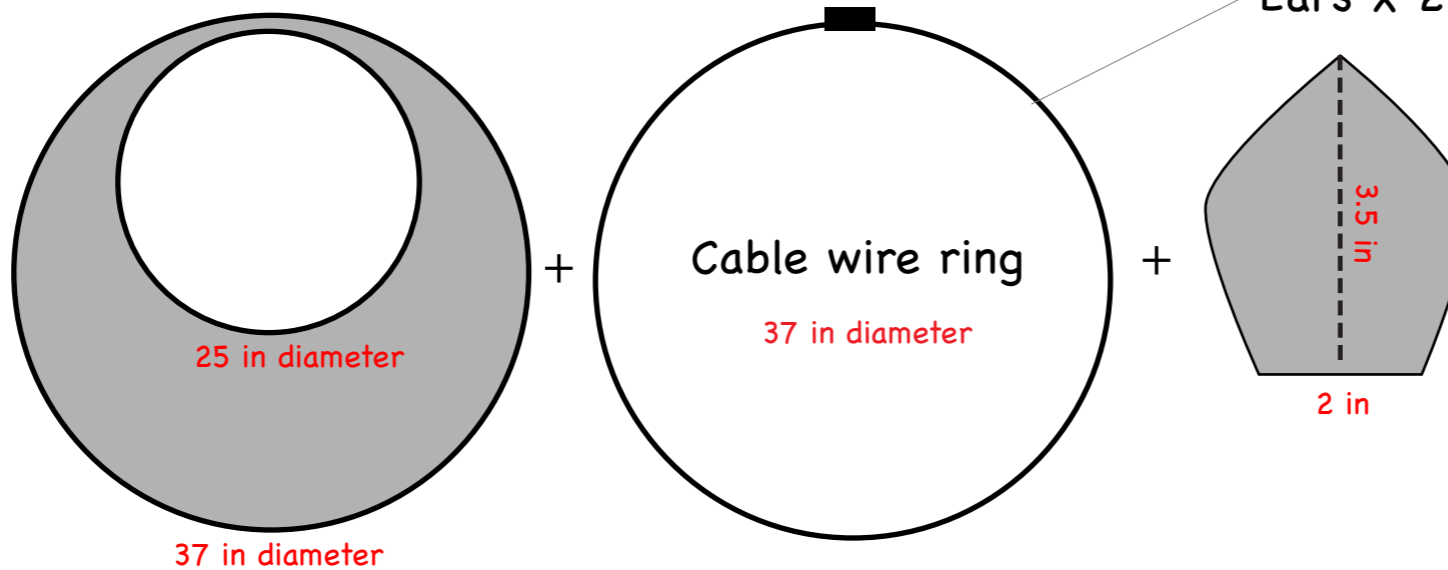

# FNAF 4 Nightmare Costume Patterns & Measurements - Head

Upper Jaw

Lower Jaw

Stripe to join jaws in the back

snout

nose