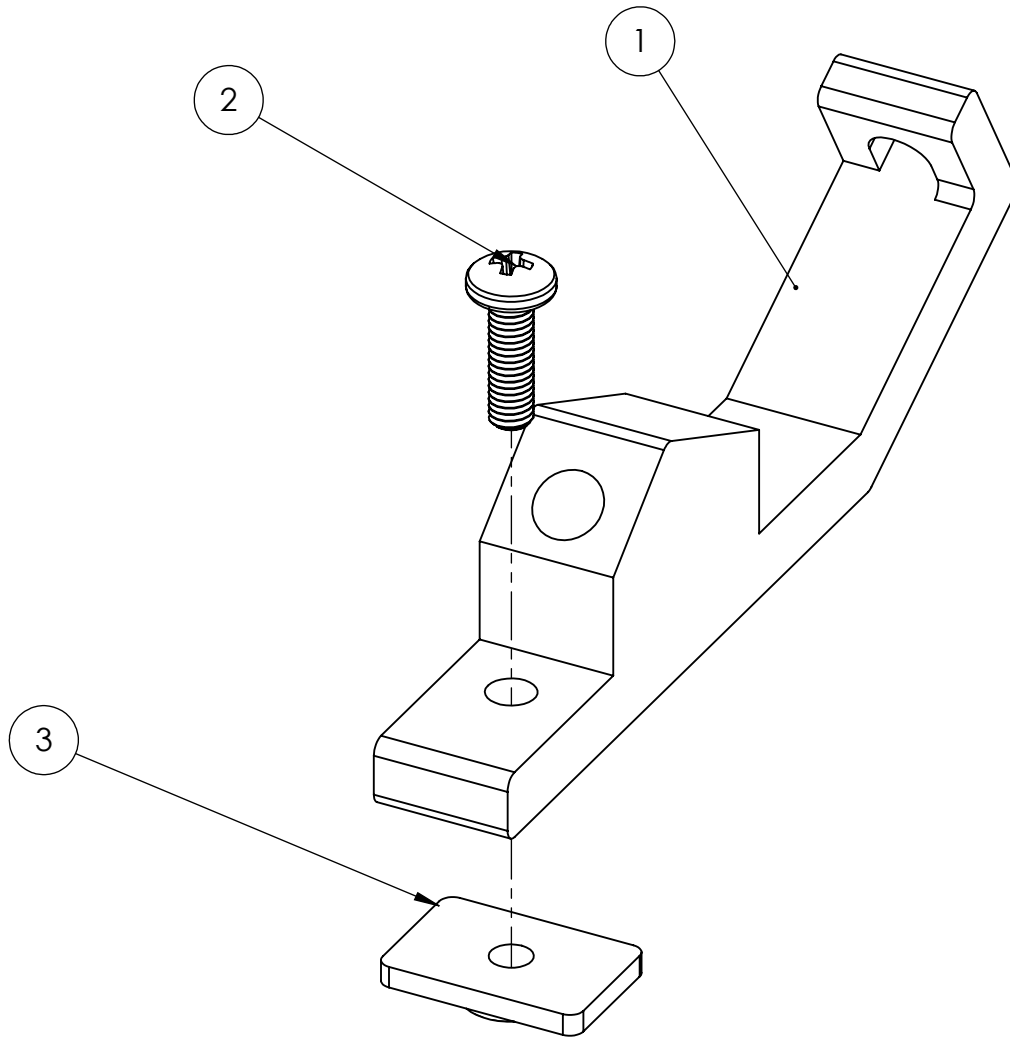

ITEM NO.	PART NUMBER	QTY.
1	Filament Guide Holder	1
2	M3 Pan Head x 10mm	1
3	Square Nuts	1

COMMENTS:	SIZE	TITLE:	REV
	A	Filament-Guide-Holder	
	SCALE: 2:1		SHEET 1 OF 1