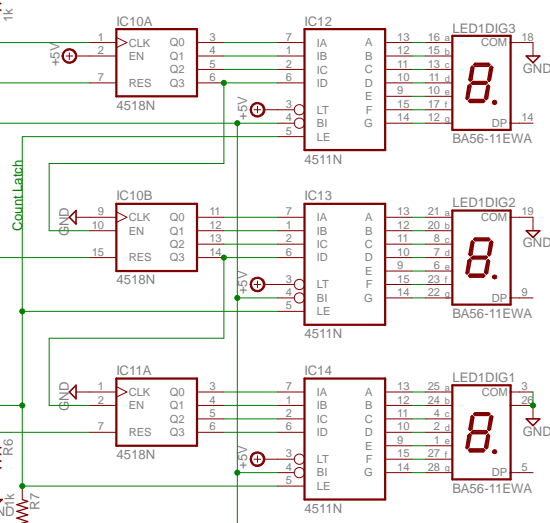

Schmitt Trigger

Reference Periods

Func Gen Count

Frequency Display

Shift Register

Allows single clock pulses.

Multiplexer

Stable Clock 100kHz

Latch Override

Debounced Switch

Counter Resets at 0101=5

Order of Magnitude Display

TOBIAS BROWN-HEFT

PHYS 432

JUNE 2012