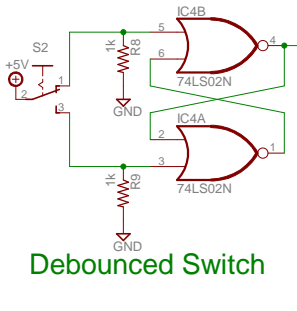

Schmitt Trigger

Reference Periods

Func Gen Count

Frequency Display

Shift Register

Allows single clock pulses.

Multiplexer

Stable Clock 100kHz

Latch Override

Debounced Switch

Counter Resets at 0101=5

Order of Magnitude Display

TOBIAS BROWN-HEFT

PHYS 432

JUNE 2012