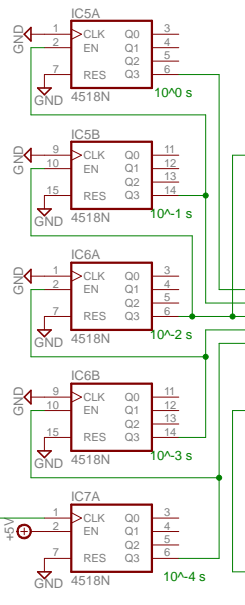

Schmitt Trigger

Reference Periods

Func Gen Count

Frequency Display

Shift Register

Allows single clock pulses.

Multiplexer

Stable Clock 100kHz

Latch Override

Debounced Switch

Counter Resets at 0101=5

Order of Magnitude Display

TOBIAS BROWN-HEFT

PHYS 432

JUNE 2012