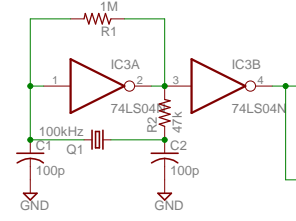

Schmitt Trigger

Reference Periods

Func Gen Count

Frequency Display

Shift Register

Allows single clock pulses.

Multiplexer

Stable Clock 100kHz

Latch Override

Debounced Switch

Counter Resets at 0101=5

Order of Magnitude Display

TOBIAS BROWN-HEFT

PHYS 432

JUNE 2012