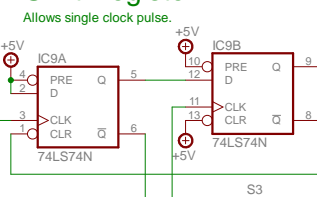

Schmitt Trigger

Reference Periods

Func Gen Count

Frequency Display

Shift Register

Allows single clock pulses.

Multiplexer

Stable Clock 100kHz

Latch Override

Debounced Switch

Counter Resets at 0101=5

Order of Magnitude Display

TOBIAS BROWN-HEFT

PHYS 432

JUNE 2012