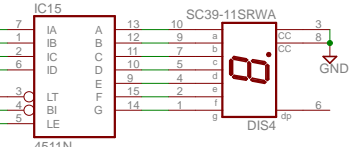

Latch Override

Debounced Switch

Counter Resets at 0101=5

Order of Magnitude Display

TOBIAS BROWN-HEFT

PHYS 432

JUNE 2012