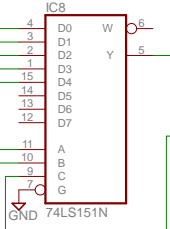

Schmitt Trigger

Reference Periods

Func Gen Count

Frequency Display

Shift Register

Allows single clock pulses.

Multiplexer

Stable Clock 100kHz

Latch Override

Debounced Switch

Counter Resets at 0101=5

Order of Magnitude Display

TOBIAS BROWN-HEFT

PHYS 432

JUNE 2012