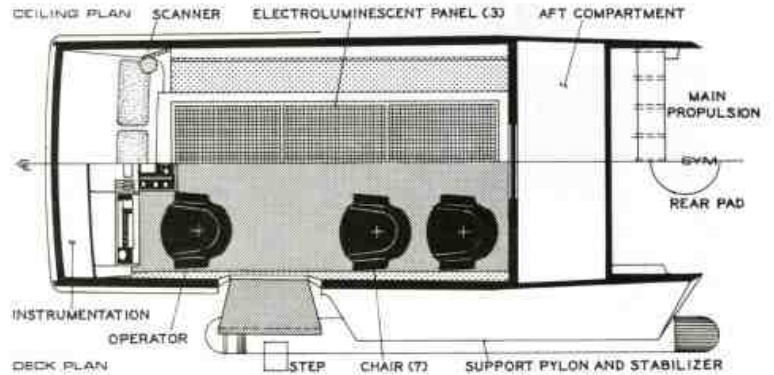

<http://www.ex-astris-scientia.org/scans/galileo.jpg>

SHUTTLECRAFT

7 PERSON - EXTERNAL ARRANGEMENT

TYPE: SPCR 48A
 MK 12B
 SO 5621

- OFFICIAL COLORS:
- PLATINUM N7SF29UC
 - BLUEGRAY N7SF31UC
 - CORN N7SF22UC
 - SILVER N7SF01UC
 - RED N7SF10UC
 - IVORY N7SF07UC
 - SKY BLUE N7SF16UC
 - GRAY N7SF30UC
 - BLACK N7SF32UC

0 CM 2 METERS

SHUTTLECRAFT

INTERNAL GENERAL ARRANGEMENT

- OFFICIAL COLORS:
- PLATINUM N7SF29UC
 - SAND N7SF08UC
 - GRAY N7SF30UC
 - OXIDE N7SF27UC
 - BLACK N7SF32UC

0 CM 2 METERS

SHUTTLECRAFT

7 PERSON - EXTERNAL ARRANGEMENT

TYPE: SPCH 4BA
ASC: 128
BO: 5801

SHUTTLECRAFT

INTERNAL GENERAL ARRANGEMENT

SHUTTLECRAFT

7 PERSON - EXTERNAL ARRANGEMENT

TYPE: SPCH 4BA
ASC: 128
BO: 5801

SHUTTLECRAFT

INTERNAL GENERAL ARRANGEMENT