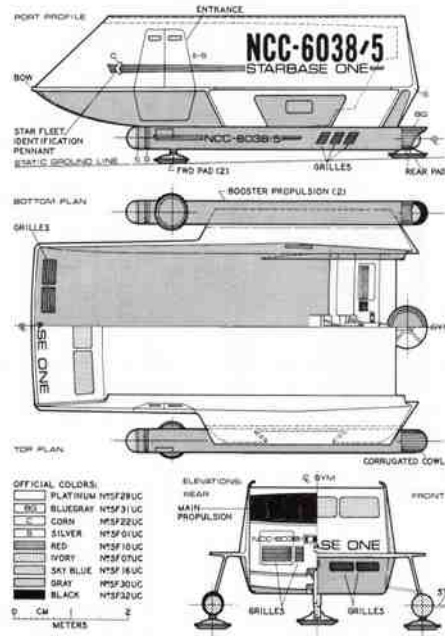

<http://www.ex-astris-scientia.org/scans/galileo.jpg>

SHUTTLECRAFT

7 PERSON - EXTERNAL ARRANGEMENT

TYPE: SPCR 48A
 MK 12B
 SO 5621

- OFFICIAL COLORS:
- PLATINUM N7SF29UC
 - BLUEGRAY N7SF31UC
 - CORN N7SF22UC
 - SILVER N7SF01UC
 - RED N7SF10UC
 - IVORY N7SF07UC
 - SKY BLUE N7SF16UC
 - GRAY N7SF30UC
 - BLACK N7SF32UC

0 CM 2 METERS

SHUTTLECRAFT

INTERNAL GENERAL ARRANGEMENT

- OFFICIAL COLORS:
- PLATINUM N7SF29UC
 - SAND N7SF08UC
 - GRAY N7SF30UC
 - OXIDE N7SF27UC
 - BLACK N7SF32UC

0 CM 2 METERS

SHUTTLECRAFT

7 PERSON - EXTERNAL ARRANGEMENT

TYPE: SPCH 4BA
ASC: 128
BO: 5801

SHUTTLECRAFT

INTERNAL GENERAL ARRANGEMENT

SHUTTLECRAFT

7 PERSON - EXTERNAL ARRANGEMENT

TYPE: SPCH 4BA
ASC: 128
BO: 5801

SHUTTLECRAFT

INTERNAL GENERAL ARRANGEMENT

http://s92.photobucket.com/user/Finktim/media/Star%20Trek%20Galileo%20Shuttlecraft/007_zps9ba8c5c4.jpg.html

<http://i.ytimg.com/vi/SVe5u8z0yf8/hqdefault.jpg>