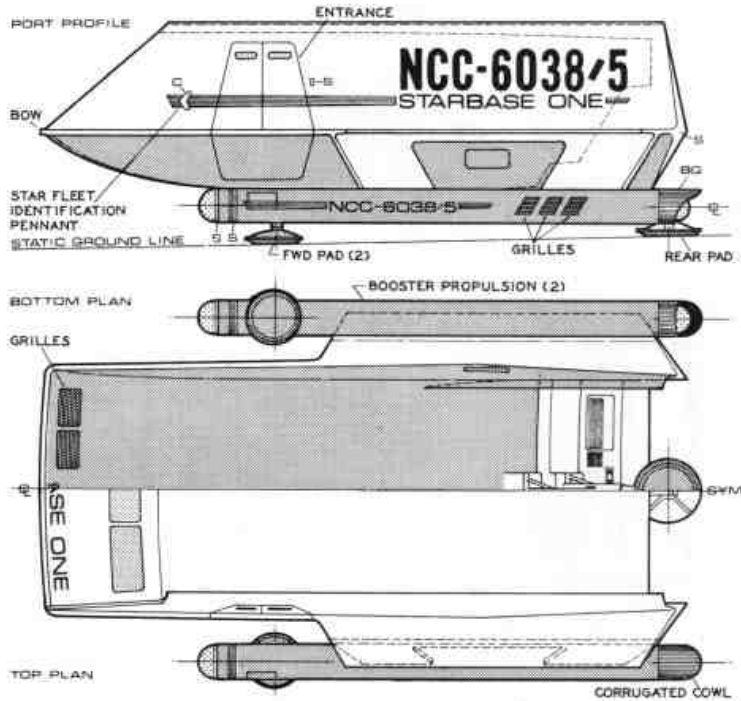

<http://www.ex-astris-scientia.org/scans/galileo.jpg>

SHUTTLECRAFT

7 PERSON - EXTERNAL ARRANGEMENT

TYPE: SPCR 48A
 MK 12B
 SO 5621

- OFFICIAL COLORS:
- PLATINUM N7SF29UC
 - BLUEGRAY N7SF31UC
 - CORN N7SF22UC
 - SILVER N7SF01UC
 - RED N7SF10UC
 - IVORY N7SF07UC
 - SKY BLUE N7SF16UC
 - GRAY N7SF30UC
 - BLACK N7SF32UC

0 CM 2 METERS

SHUTTLECRAFT

INTERNAL GENERAL ARRANGEMENT

- OFFICIAL COLORS:
- PLATINUM N7SF29UC
 - SAND N7SF08UC
 - GRAY N7SF30UC
 - OXIDE N7SF27UC
 - BLACK N7SF32UC

0 CM 2 METERS

SHUTTLECRAFT

7 PERSON - EXTERNAL ARRANGEMENT

TYPE: SPCH 4BA
ASC: 128
BO: 5801

SHUTTLECRAFT

INTERNAL GENERAL ARRANGEMENT

SHUTTLECRAFT

7 PERSON - EXTERNAL ARRANGEMENT

TYPE: SPCH 4BA
ASC: 128
BO: 5801

SHUTTLECRAFT

INTERNAL GENERAL ARRANGEMENT