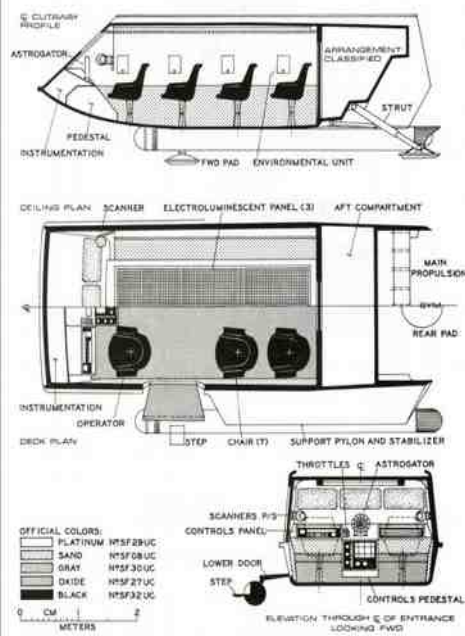

0 CM 2 METERS

SHUTTLECRAFT

INTERNAL GENERAL ARRANGEMENT

- OFFICIAL COLORS:
- PLATINUM N7SF29UC
 - SAND N7SF08UC
 - GRAY N7SF30UC
 - OXIDE N7SF27UC
 - BLACK N7SF32UC

0 CM 2 METERS

SHUTTLECRAFT

7 PERSON - EXTERNAL ARRANGEMENT

TYPE: SPCH 4BA
ASC: 128
BO: 5801

SHUTTLECRAFT

INTERNAL GENERAL ARRANGEMENT

SHUTTLECRAFT

7 PERSON - EXTERNAL ARRANGEMENT

TYPE: SPCH 4BA
ASC: 128
BO: 5801

SHUTTLECRAFT

INTERNAL GENERAL ARRANGEMENT

http://s92.photobucket.com/user/Finktim/media/Star%20Trek%20Galileo%20Shuttlecraft/007_zps9ba8c5c4.jpg.html

<http://i.ytimg.com/vi/SVe5u8z0yf8/hqdefault.jpg>