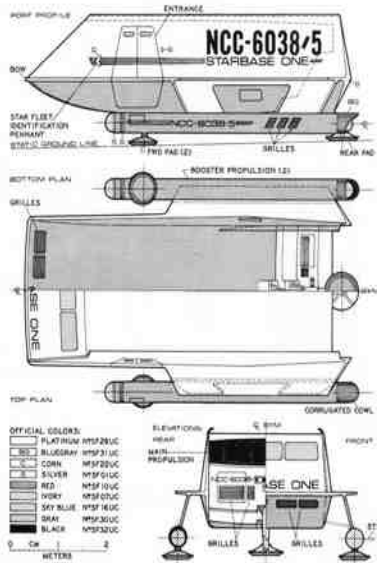

<http://www.ex-astris-scientia.org/scans/galileo.jpg>

SHUTTLECRAFT

7 PERSON - EXTERNAL ARRANGEMENT

TYPE: SPCR 48A
 MK 12B
 SO 5621

- OFFICIAL COLORS:
- PLATINUM N7SF29UC
 - BLUEGRAY N7SF31UC
 - CORN N7SF22UC
 - SILVER N7SF01UC
 - RED N7SF10UC
 - IVORY N7SF07UC
 - SKY BLUE N7SF16UC
 - GRAY N7SF30UC
 - BLACK N7SF32UC

0 CM 2 METERS

SHUTTLECRAFT

INTERNAL GENERAL ARRANGEMENT

- OFFICIAL COLORS:
- PLATINUM N7SF29UC
 - SAND N7SF08UC
 - GRAY N7SF30UC
 - OXIDE N7SF27UC
 - BLACK N7SF32UC

0 CM 2 METERS

SHUTTLECRAFT

7 PERSON - EXTERNAL ARRANGEMENT

TYPE: SPCH 4BA
ASC: 128
BO: 5801

SHUTTLECRAFT

INTERNAL GENERAL ARRANGEMENT

SHUTTLECRAFT

7 PERSON - EXTERNAL ARRANGEMENT

TYPE: SPCH 4BA
ASC: 128
BO: 5801

SHUTTLECRAFT

INTERNAL GENERAL ARRANGEMENT