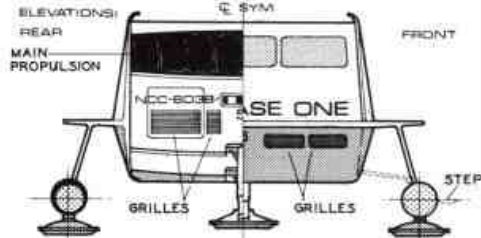

1. OFFICIAL COLORS:
2. PLATINUM N7SF29UC
   - BLUEGRAY N7SF31UC
   - CORN N7SF22UC
   - SILVER N7SF01UC
   - RED N7SF10UC
   - IVORY N7SF07UC
   - SKY BLUE N7SF16UC
   - GRAY N7SF30UC
   - BLACK N7SF32UC

0 CM 2 METERS