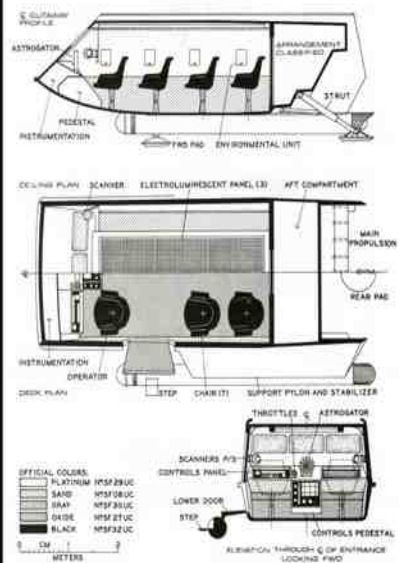

<http://www.ex-astris-scientia.org/scans/galileo.jpg>

SHUTTLECRAFT

7 PERSON - EXTERNAL ARRANGEMENT

TYPE: SPCR 48A
 MK 12B
 SO 5621

- OFFICIAL COLORS:
- PLATINUM N7SF29UC
 - BLUEGRAY N7SF31UC
 - CORN N7SF22UC
 - SILVER N7SF01UC
 - RED N7SF10UC
 - IVORY N7SF07UC
 - SKY BLUE N7SF16UC
 - GRAY N7SF30UC
 - BLACK N7SF32UC

0 CM 2 METERS

SHUTTLECRAFT

INTERNAL GENERAL ARRANGEMENT

- OFFICIAL COLORS:
- PLATINUM N7SF29UC
 - SAND N7SF08UC
 - GRAY N7SF30UC
 - OXIDE N7SF27UC
 - BLACK N7SF32UC

0 CM 2 METERS

SHUTTLECRAFT

7 PERSON - EXTERNAL ARRANGEMENT

TYPE: SPCH 4BA
ASC: 128
BO: 5801

SHUTTLECRAFT

INTERNAL GENERAL ARRANGEMENT

SHUTTLECRAFT

7 PERSON - EXTERNAL ARRANGEMENT

TYPE: SPCH 4BA
ASC: 128
BO: 5801

SHUTTLECRAFT

INTERNAL GENERAL ARRANGEMENT