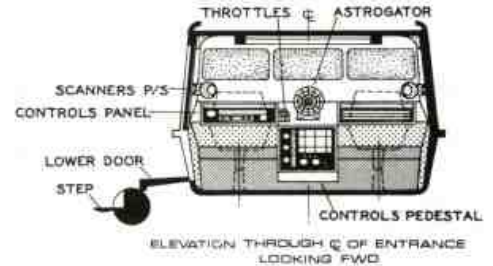

1. OFFICIAL COLORS:
2. PLATINUM N7SF29UC
   - SAND N7SF08UC
   - GRAY N7SF30UC
   - OXIDE N7SF27UC
   - BLACK N7SF32UC

0 CM 2 METERS