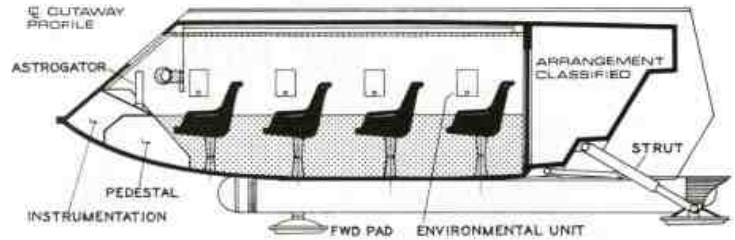

<http://www.ex-astris-scientia.org/scans/galileo.jpg>

SHUTTLECRAFT

7 PERSON - EXTERNAL ARRANGEMENT

TYPE: SPCR 48A
 MK 12B
 SO 5621

- OFFICIAL COLORS:
- PLATINUM N7SF29UC
 - BLUEGRAY N7SF31UC
 - CORN N7SF22UC
 - SILVER N7SF01UC
 - RED N7SF10UC
 - IVORY N7SF07UC
 - SKY BLUE N7SF16UC
 - GRAY N7SF30UC
 - BLACK N7SF32UC

0 CM 2 METERS

SHUTTLECRAFT

INTERNAL GENERAL ARRANGEMENT

- OFFICIAL COLORS:
- PLATINUM N7SF29UC
 - SAND N7SF08UC
 - GRAY N7SF30UC
 - OXIDE N7SF27UC
 - BLACK N7SF32UC

0 CM 2 METERS

SHUTTLECRAFT

7 PERSON - EXTERNAL ARRANGEMENT