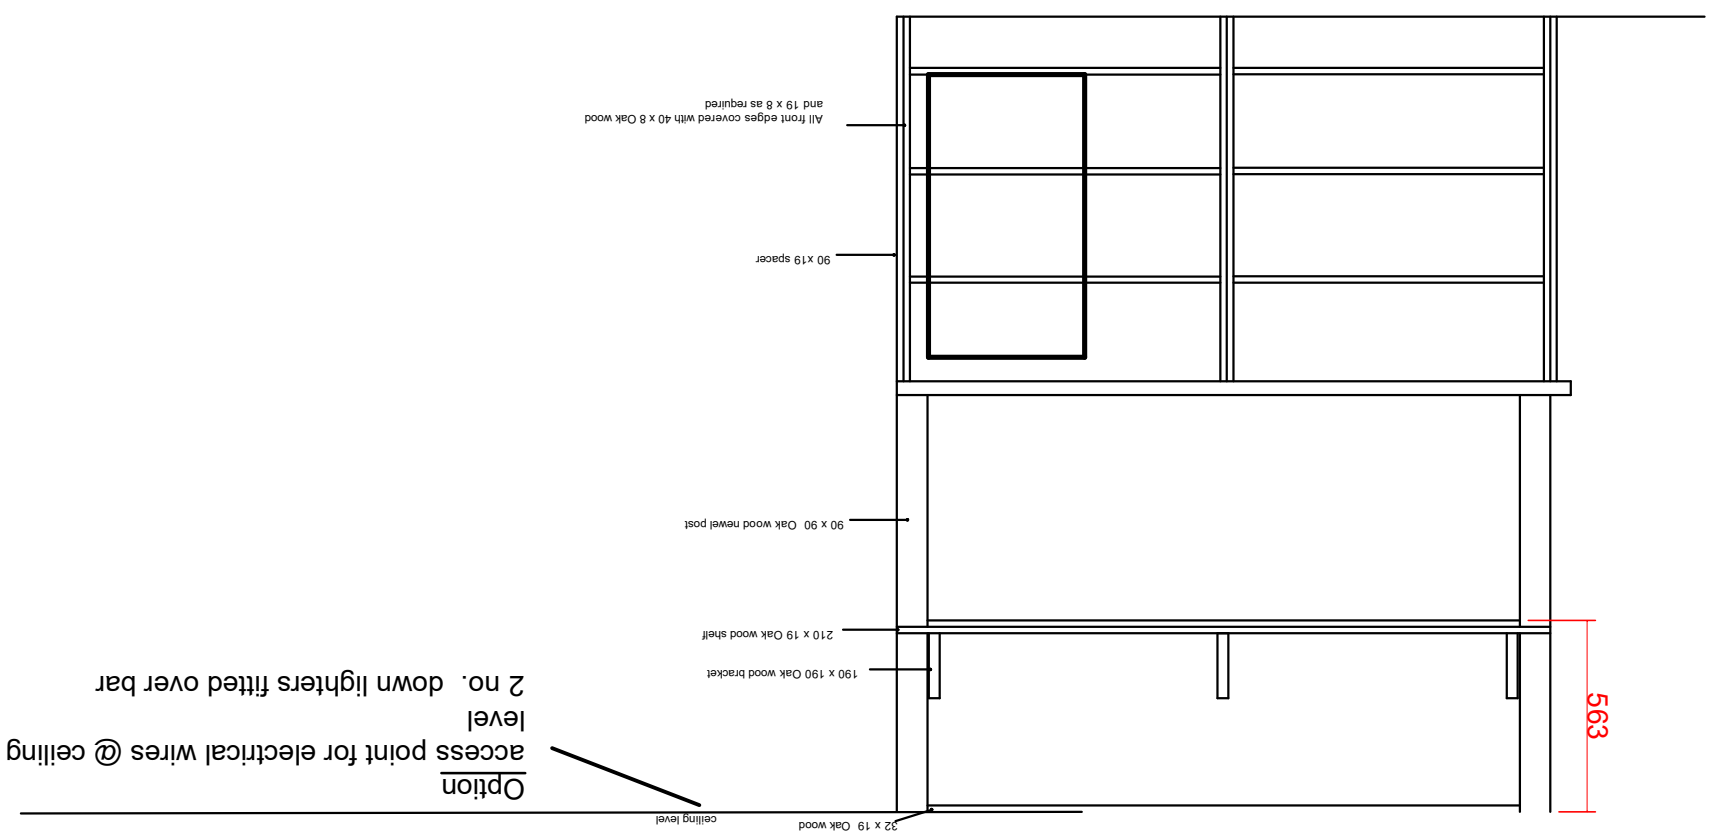

Looking from inside the bar

Option
access point for electrical wires @ ceiling
level
2 no. down lighters fitted over bar