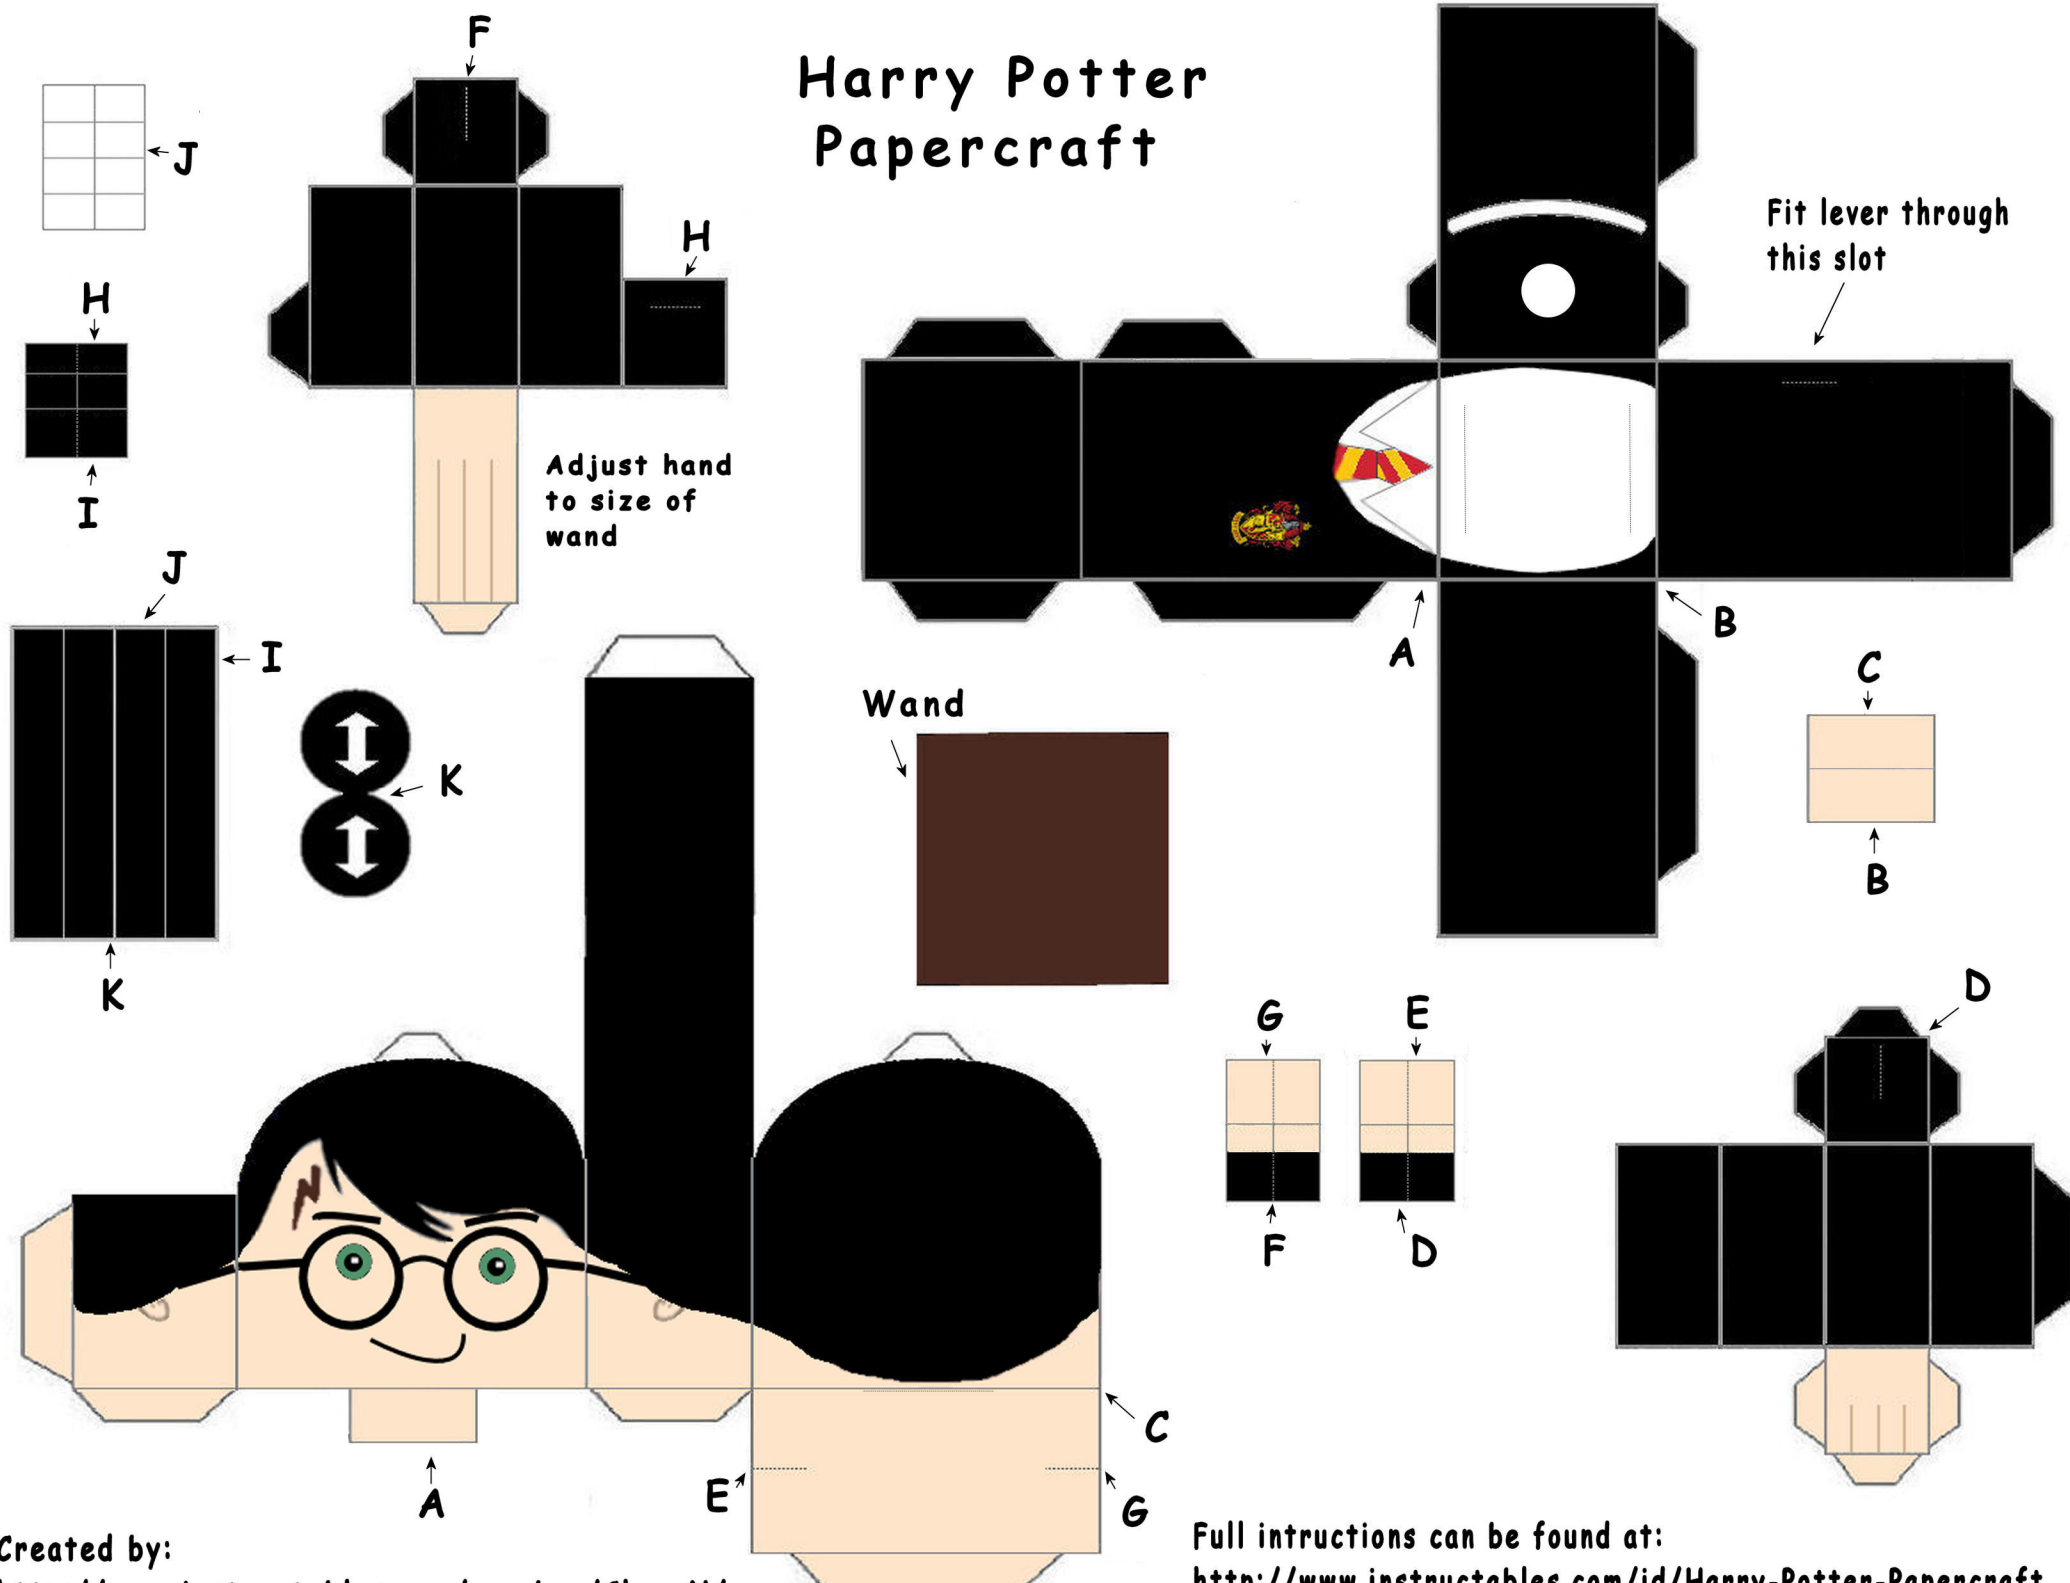

Harry Potter Papercraft

Adjust hand
to size of
wand

Fit lever through
this slot

Wand