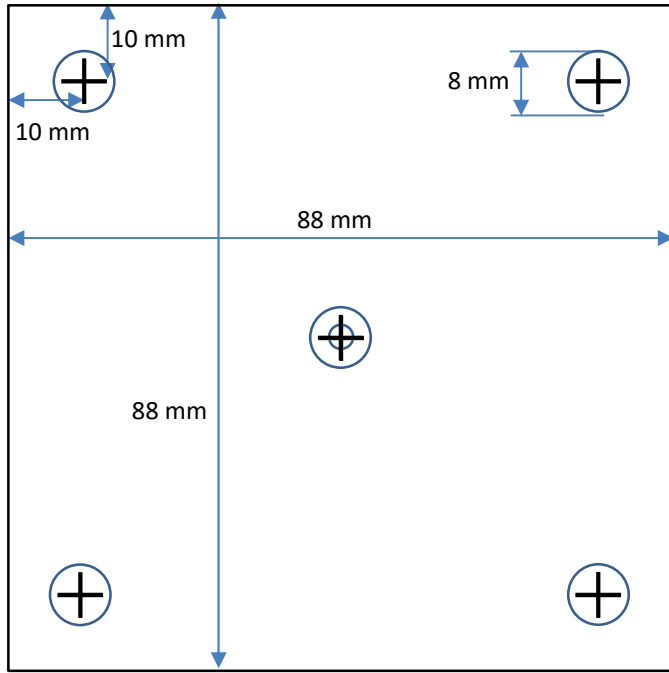

Phosphor Bronze Parts
(0.2 mm)

Acrylic front and back (2mm)

Spacer Sheets

125 micron Mylar

150 micron PVC