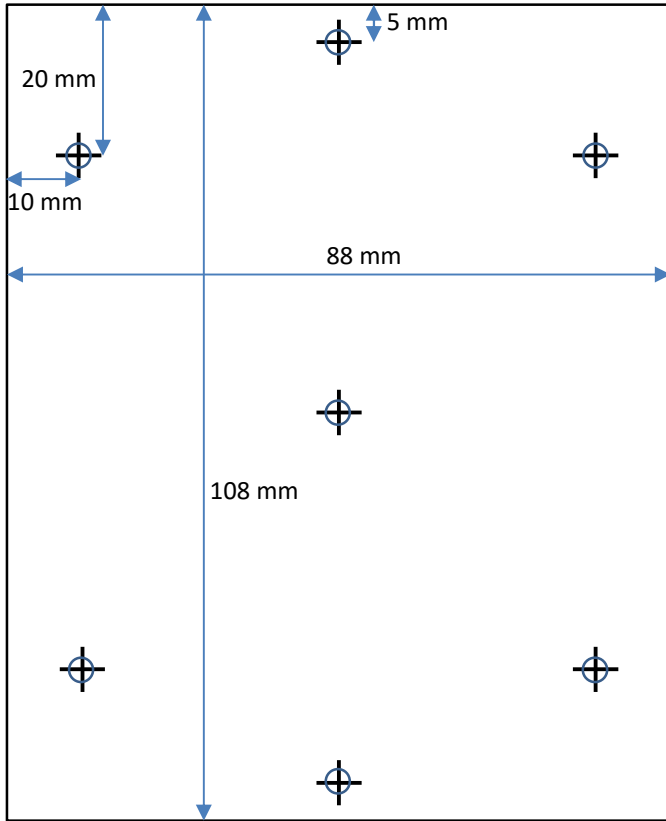

Phosphor Bronze Parts
(0.2 mm)

Acrylic front and back (2mm)

Spacer Sheets

125 micron Mylar

150 micron PVC