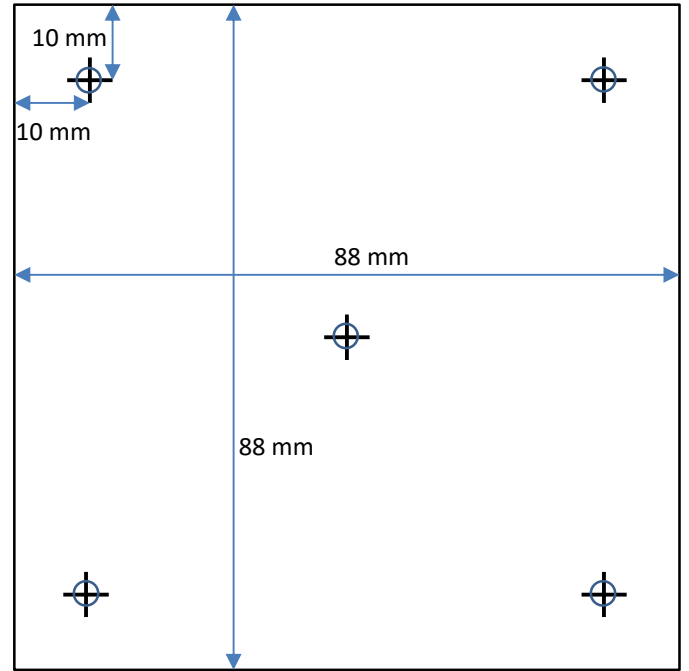

Phosphor Bronze Parts
(0.2 mm)

Acrylic front and back (2mm)

Spacer Sheets

125 micron Mylar

150 micron PVC