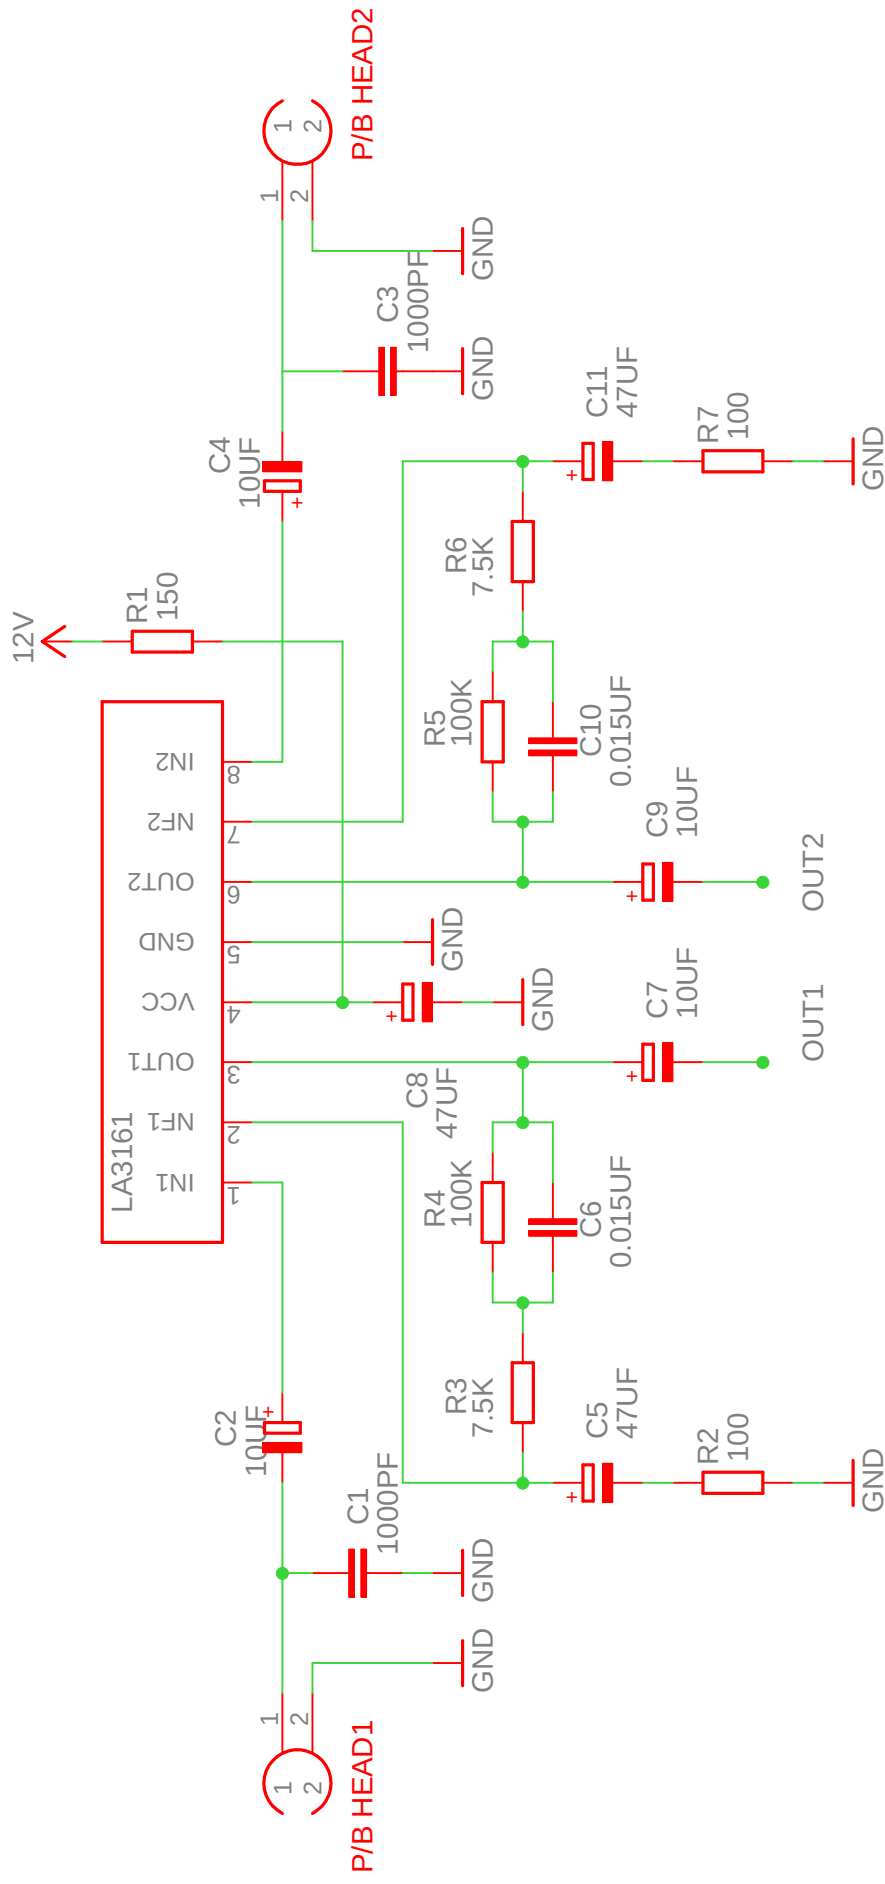

LA3161 STEREO PRE-AMPLIFIER

**AUTODESK
EAGLE**

Ramji Patel376

LA3161 Play Back Amp

not saved!

Sheet: 1/1