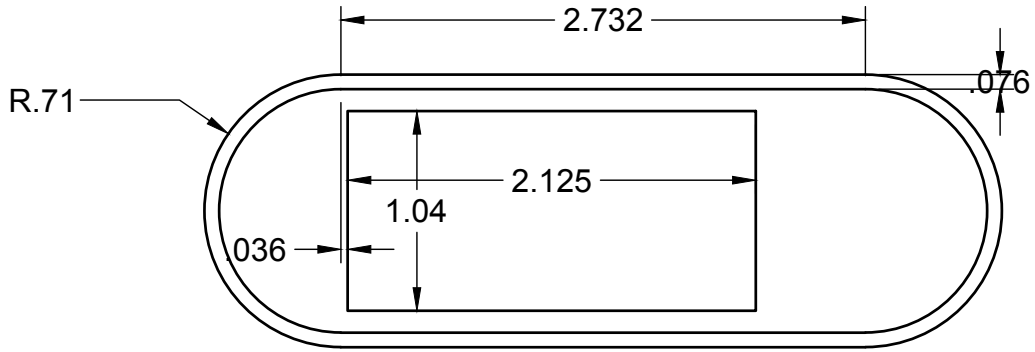

Bottom of LED Fixture

PROJECT

Instructables

TITLE

LED_Fixture

APPROVED

SIZE

CODE

DWG NO

REV

CHECKED

A

DRAWN

Youjia He

6/16/23

SCALE 1:1.5