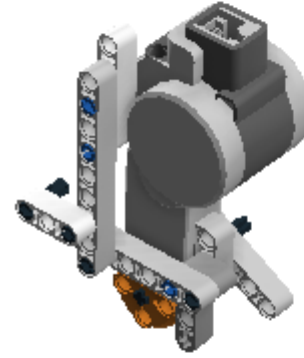

Model Name:
LEGOMODULE-2

Number of Bricks: 105

Hippo Devices

Step 1 of 40

1 x

1 x

Step 2 of 40

1 x

1 x

1 x

2 x

Step 5 of 40

1 x

1 x

Step 6 of 40

Step 7 of 40