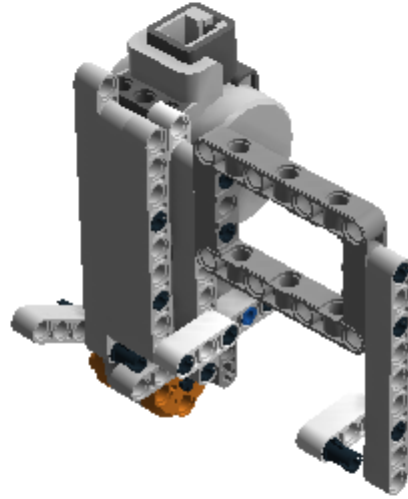

Model Name:
LEGOMODULE-2

Number of Bricks: 105

Hippo Devices

Step 1 of 40

1 x

1 x

Step 2 of 40

1 x

Step 8 of 40

Step 9 of 40

2 x

1 x

Step 10 of 40

1 x

Step 11 of 40

1 x

1 x

Step 13 of 40

Step 14 of 40

1 x

1 x

2 x

Step 15 of 40

1 x