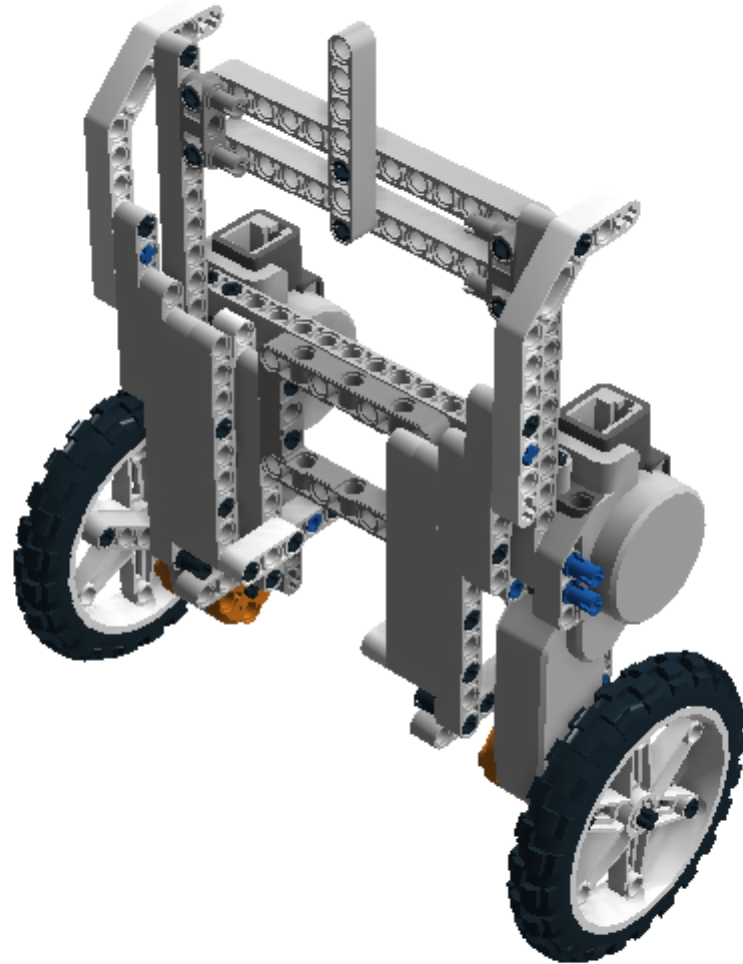

1 x

Step 35 of 40

Step 36 of 40

1 x

Step 38 of 40

1 x

1 x

2 x

Step 39 of 40

1 x

2 x

1 x

2 x  290301 RIM Ø61.6 X 13.6 - White

2 x  290226 TYRE Ø81.6 X 15 - Black

1 x  4297174 Ultrasound sensor -
Bright Orange,Medium
Stone Grey,Dark Stone
Grey,Light Stone Grey

2 x  4297008 Tacho Motor - Bright
Orange,Dark Stone
Grey,Light Stone Grey