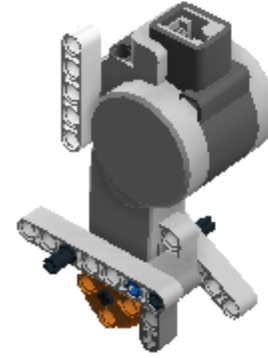

Model Name:
LEGOMODULE-2

Number of Bricks: 105

Hippo Devices

Step 1 of 40

1 x

1 x

Step 2 of 40

1 x

1 x

1 x

1 x

Step 3 of 40

1 x

1 x

2 x

Step 4 of 40