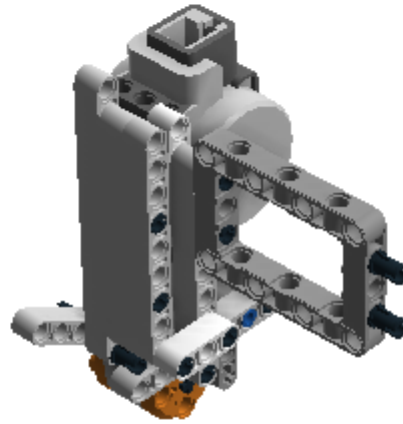

Model Name:
LEGOMODULE-2

Number of Bricks: 105

Hippo Devices

Step 1 of 40

1 x

1 x

Step 2 of 40

1 x

Step 8 of 40

Step 9 of 40

2 x

1 x

Step 10 of 40

1 x

Step 11 of 40

1 x

1 x

Step 13 of 40

Step 14 of 40

1 x

1 x

2 x

Step 15 of 40

1 x