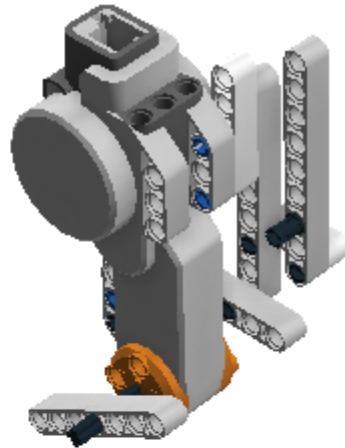

Model Name:
LEGOMODULE-2

Number of Bricks: 105

Hippo Devices

Step 1 of 40

1 x

1 x

Step 2 of 40

1 x

1 x

1 x

2 x

Step 5 of 40

1 x

1 x

Step 6 of 40

Step 7 of 40