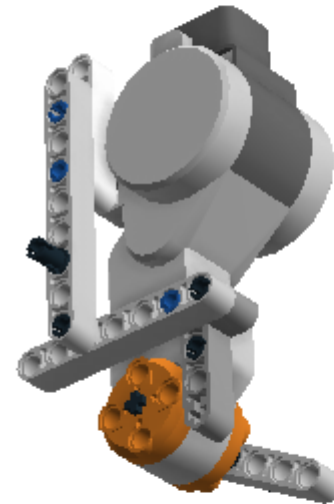

Step 4 of 40

1 x

1 x

2 x