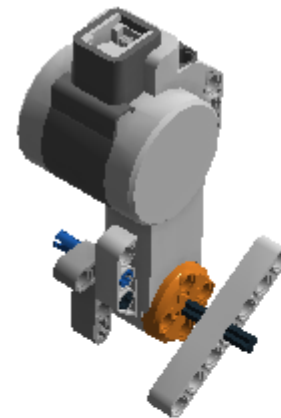

Step 2 of 40

1 x

1 x

1 x

1 x