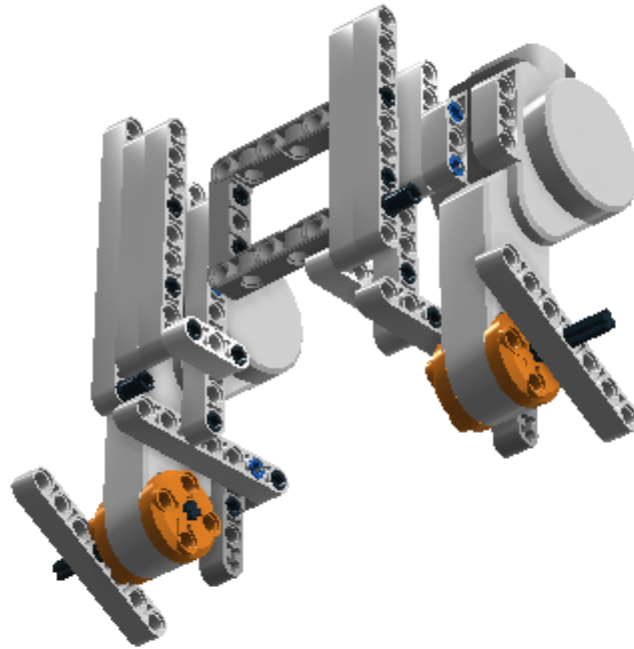

Model Name:
LEGOMODULE-2

Number of Bricks: 105

Hippo Devices

Step 1 of 40

1 x

1 x

Step 2 of 40

1 x

1 x

2 x

Step 16 of 40

1 x

1 x

1 x

Step 17 of 40

1 x

2 x

1 x

Step 18 of 40

Step 19 of 40

Step 20 of 40

Step 21 of 40

1 x

1 x