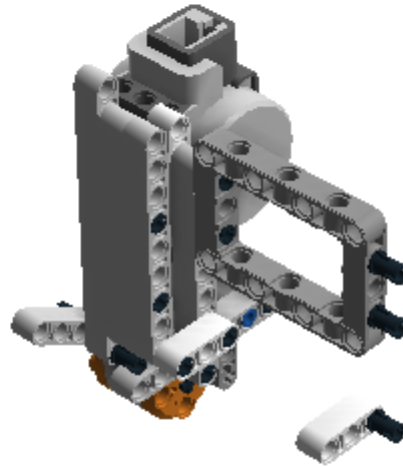

Model Name:
LEGOMODULE-2

Number of Bricks: 105

Hippo Devices

Step 1 of 40

1 x

1 x

Step 2 of 40

1 x

Step 8 of 40

Step 9 of 40

2 x

1 x

Step 10 of 40

1 x

Step 11 of 40

1 x

1 x

Step 13 of 40

Step 14 of 40

1 x

1 x

2 x

Step 15 of 40

1 x