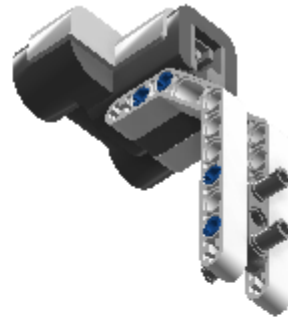

Step 39 of 40

1 x

2 x

1 x

2 x  290301 RIM Ø61.6 X 13.6 - White

2 x  290226 TYRE Ø81.6 X 15 - Black

1 x  4297174 Ultrasound sensor -
Bright Orange,Medium
Stone Grey,Dark Stone
Grey,Light Stone Grey

2 x  4297008 Tacho Motor - Bright
Orange,Dark Stone
Grey,Light Stone Grey