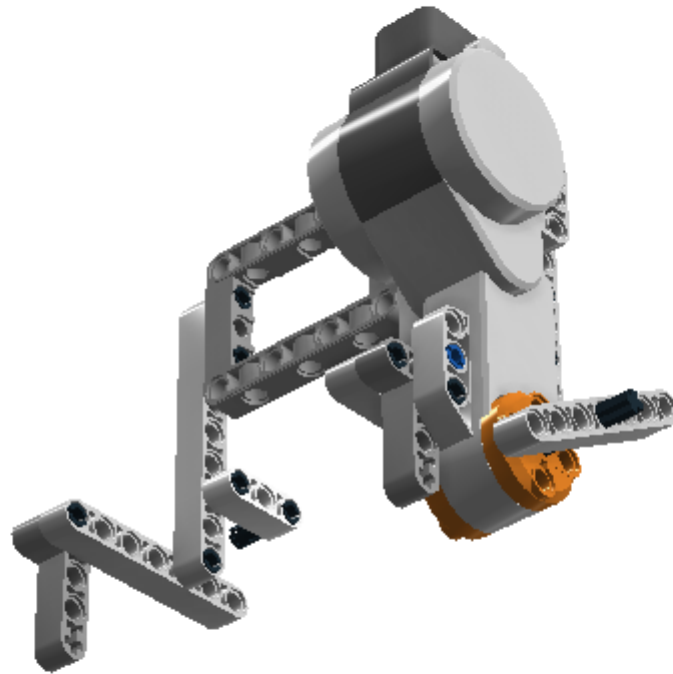

Model Name:
LEGOMODULE-2

Number of Bricks: 105

Hippo Devices

Step 1 of 40

1 x

1 x

Step 2 of 40

1 x

1 x

Step 13 of 40

Step 14 of 40

1 x

1 x

2 x

Step 15 of 40

1 x

1 x

2 x

Step 16 of 40

1 x

1 x

1 x

Step 17 of 40

1 x