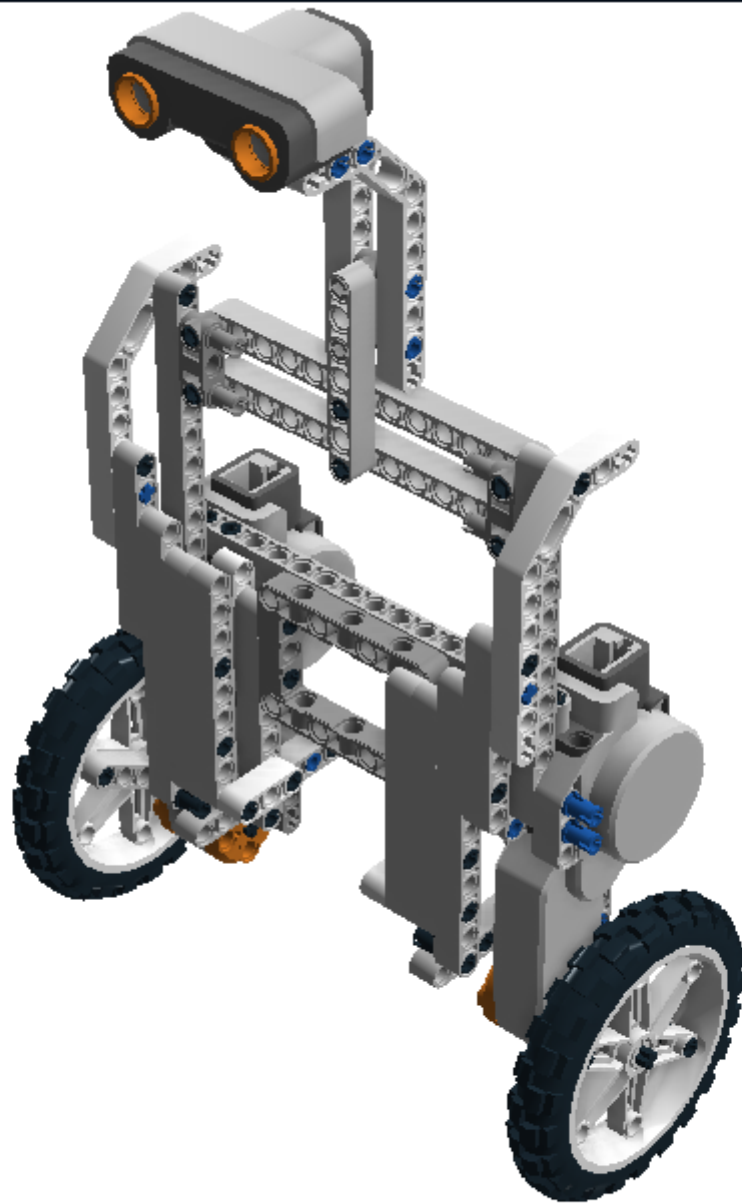

Model Name:
LEGOMODULE-2

Number of Bricks: 105

Hippo Devices

Step 1 of 40

1 x

1 x

Step 2 of 40

1 x