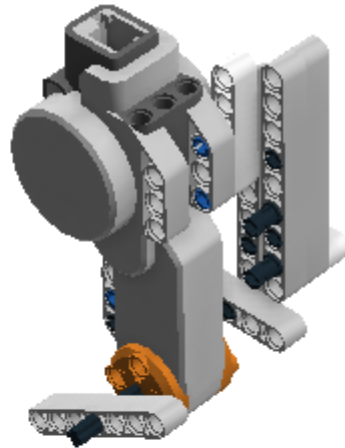

Model Name:
LEGOMODULE-2

Number of Bricks: 105

Hippo Devices

Step 1 of 40

1 x

1 x

Step 2 of 40

1 x

1 x

1 x

2 x

Step 5 of 40

1 x

1 x

Step 6 of 40

Step 7 of 40