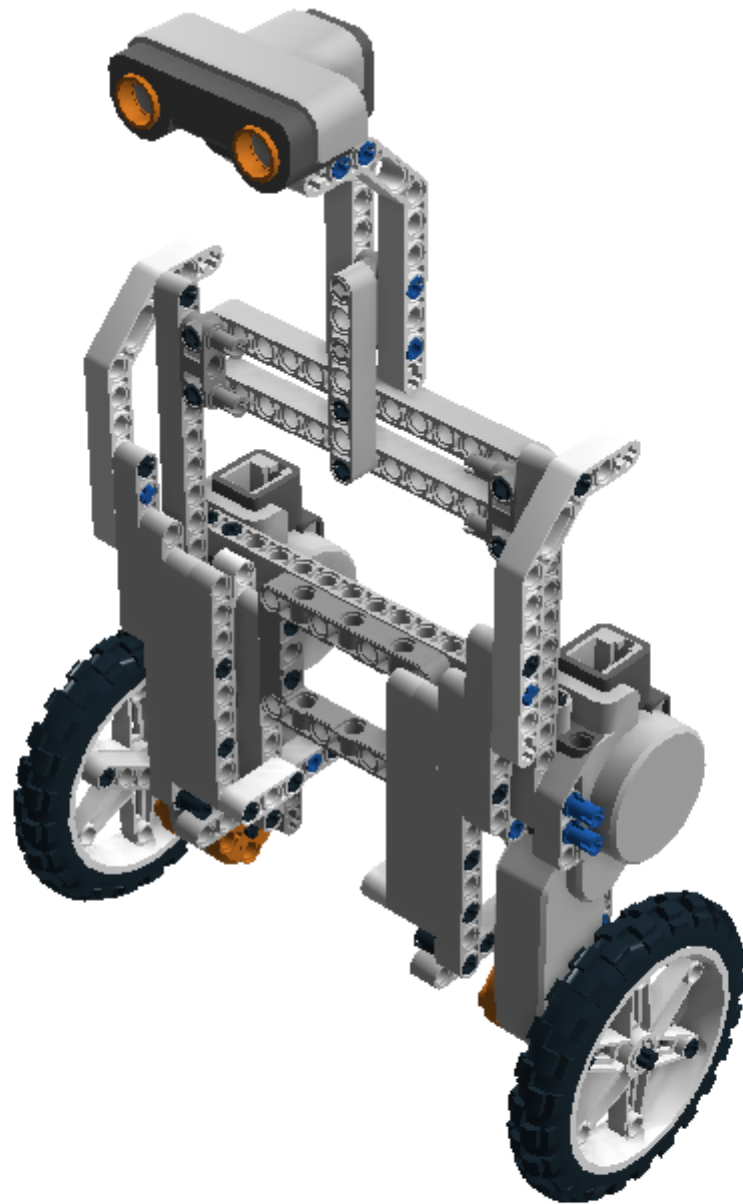

Model Name:
LEGOMODULE-2

Number of Bricks: 105

Hippo Devices

Step 1 of 40

1 x

1 x

Step 2 of 40

1 x

Step 39 of 40

1 x

2 x

1 x

2 x  290301 RIM Ø61.6 X 13.6 - White

2 x  290226 TYRE Ø81.6 X 15 - Black

1 x  4297174 Ultrasound sensor -
Bright Orange,Medium
Stone Grey,Dark Stone
Grey,Light Stone Grey

2 x  4297008 Tacho Motor - Bright
Orange,Dark Stone
Grey,Light Stone Grey