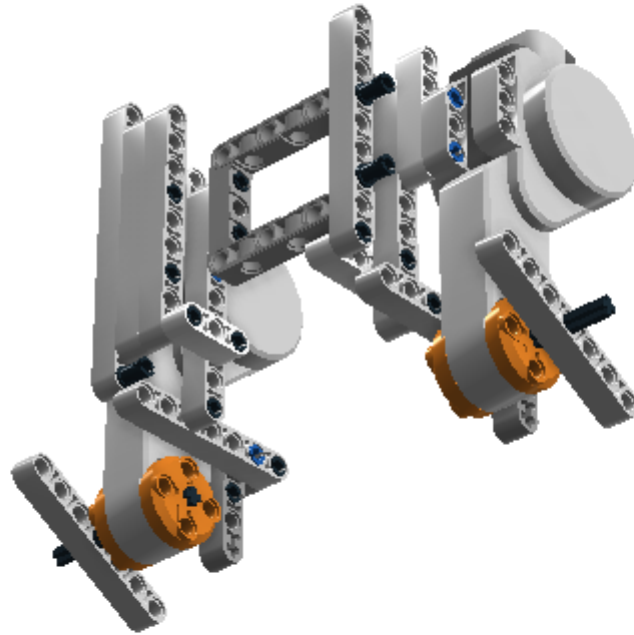

Model Name:
LEGOMODULE-2

Number of Bricks: 105

Hippo Devices

Step 1 of 40

1 x

1 x

Step 2 of 40

1 x

1 x

2 x

Step 16 of 40

1 x

1 x

1 x

Step 17 of 40

1 x

2 x

1 x

Step 18 of 40

Step 19 of 40

Step 20 of 40

Step 21 of 40

1 x

1 x