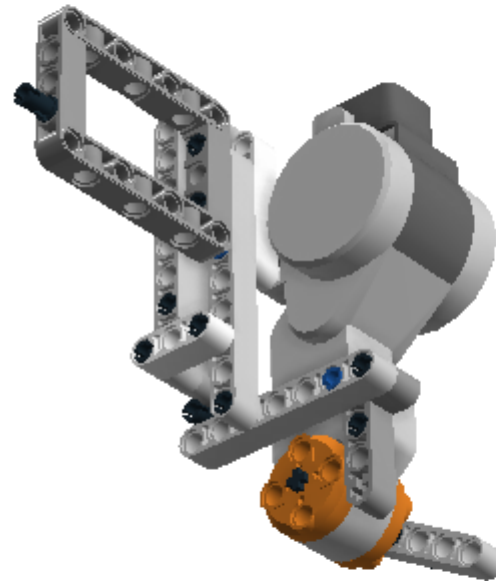

Step 9 of 40

2 x

1 x