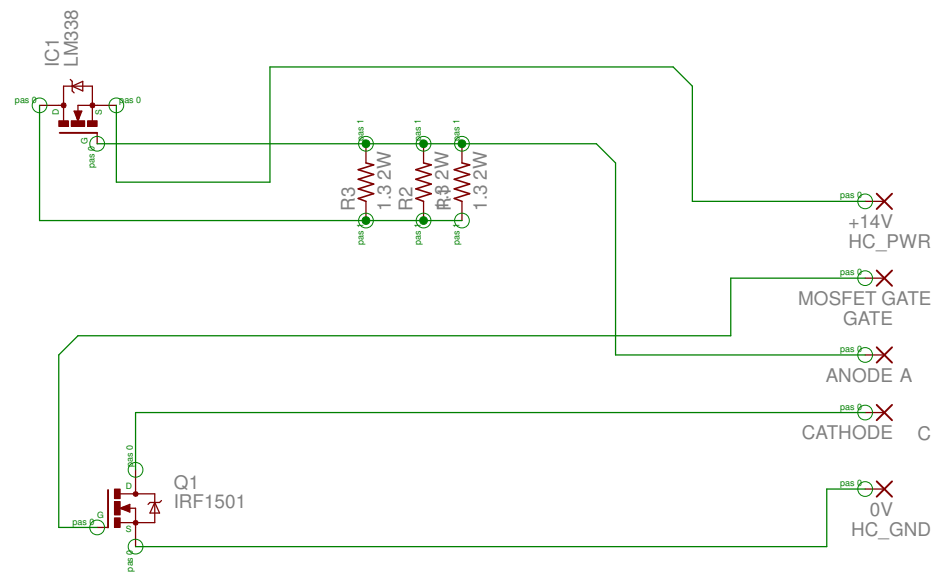

H1
MOUNT-HOLE3.2

H2
MOUNT-HOLE3.2

H4
MOUNT-HOLE3.2

H3
MOUNT-HOLE3.2

TITLE: Landing Light 3 Hot Board	
Document Number:	REV:
Date: 2/21/2014 10:02:25 AM	Sheet: 1/1