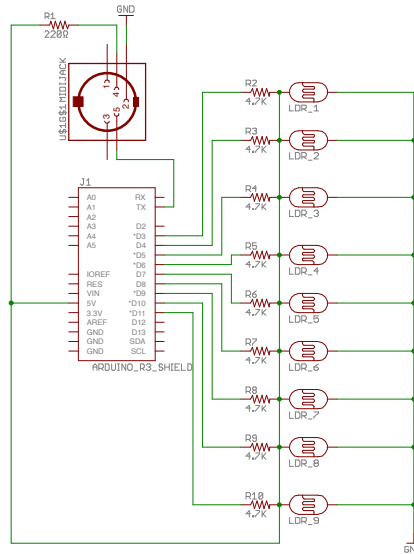

LASER CIRCUIT

ARDUINO CIRCUIT

Irene Iarochevitch	
TITLE: Laser Harp	
Document Number: LH_SH_1	REV: 1.2
Date: not saved!	Sheet: 1/1