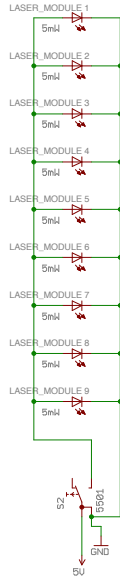

LASER CIRCUIT

ARDUINO CIRCUIT

Irene Iarochevitch	
TITLE: Laser Harp	
Document Number: LH_SH_1	REV: 1.2
Date: not saved!	Sheet: 1/1