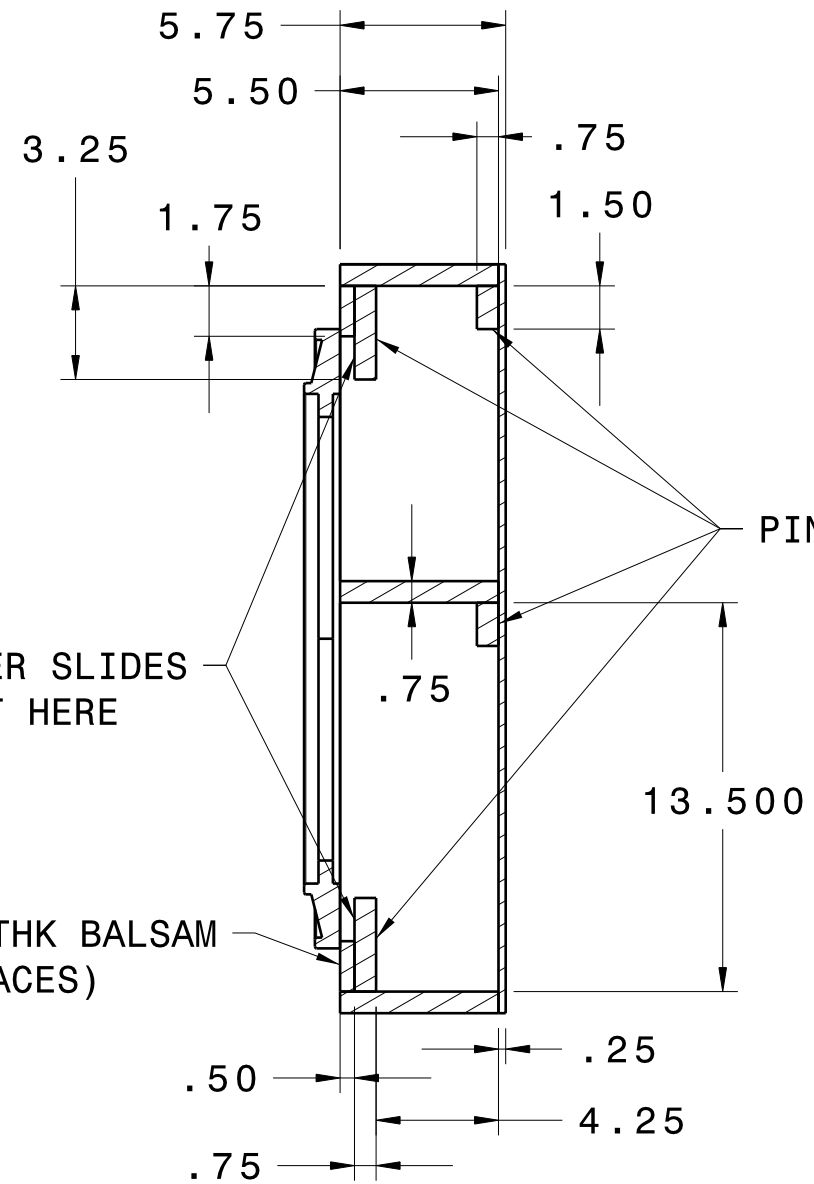

Top view

Front view

Right view

Section view A-A

Isometric view

PINE OR BALSAM

DRAWER SLIDES  
MOUNT HERE

1/2" THK BALSAM  
(2 PLACES)

MATERIALS DO NOT INCLUDE DOOR  
 1X6 HARDWOOD:  $17 + 17 + 17 + 26 + 26 = 103"$   
 1/4" THK PLYWOOD:  $18.5" \times 26"$   
 1/2" THK HARDWOOD:  $2 \times (1.75" \times 17")$   
 1X4 PINE:  $17 + 17 = 34"$   
 1X2 PINE:  $17 + 17 = 34"$   
 DRAWER SLIDES:  $2 \times 16"$  SOFT CLOSE  
 KEY SET  
 KNOB