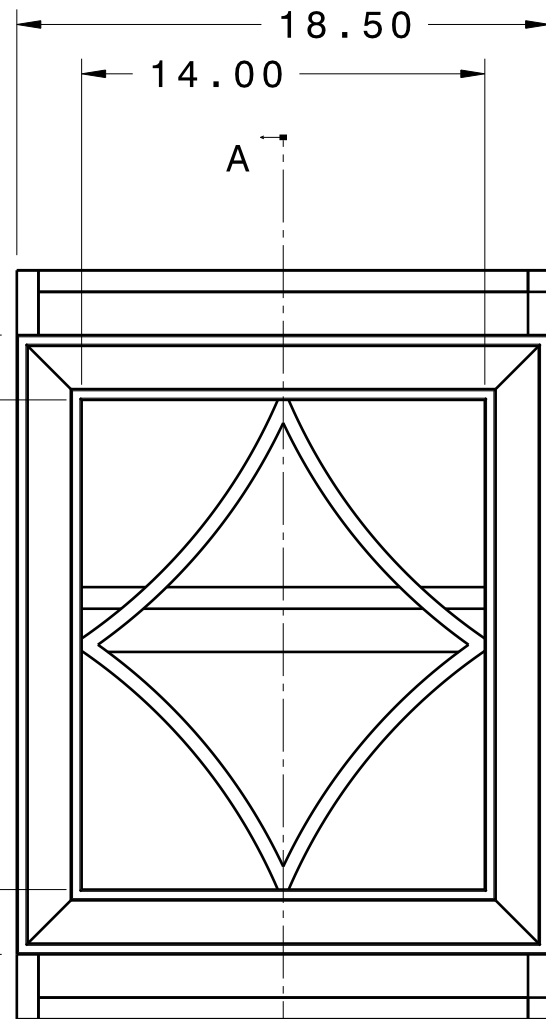

Top view

Front view

Right view

Section view A-A

Isometric view

PINE OR BALSAM

DRAWER SLIDES  
MOUNT HERE

1/2" THK BALSAM  
(2 PLACES)

MATERIALS DO NOT INCLUDE DOOR  
 1X6 HARDWOOD:  $17 + 17 + 17 + 26 + 26 = 103"$   
 1/4" THK PLYWOOD:  $18.5" \times 26"$   
 1/2" THK HARDWOOD:  $2 \times (1.75" \times 17")$   
 1X4 PINE:  $17 + 17 = 34"$   
 1X2 PINE:  $17 + 17 = 34"$   
 DRAWER SLIDES:  $2 \times 16"$  SOFT CLOSE  
 KEY SET  
 KNOB