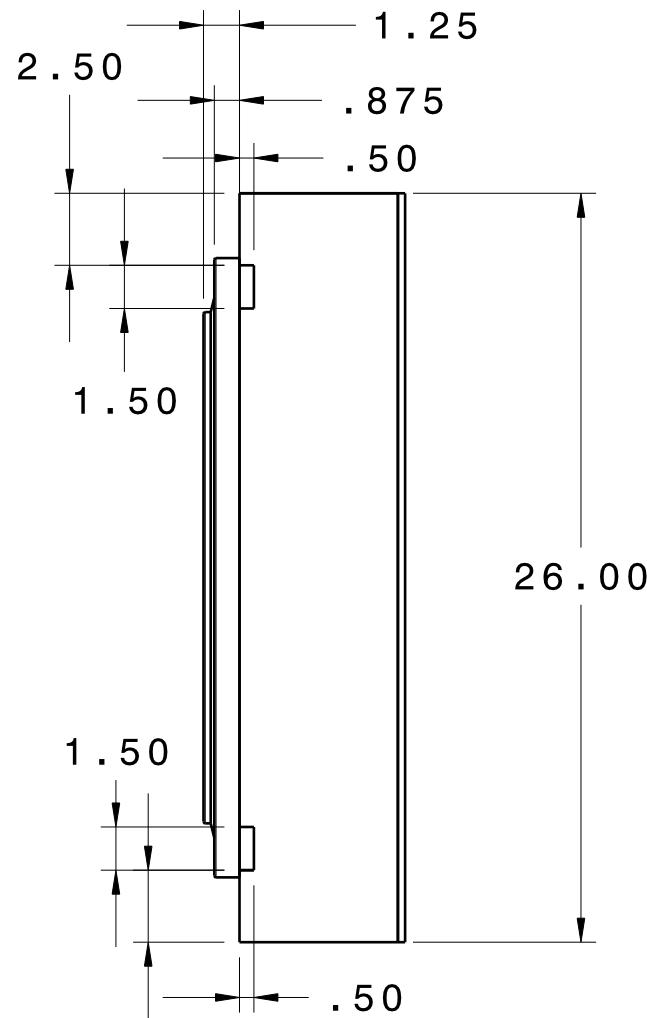

Top view

Front view

Right view

Section view A-A

Isometric view

PINE OR BALSAM

DRAWER SLIDES  
MOUNT HERE

1/2" THK BALSAM  
(2 PLACES)

MATERIALS DO NOT INCLUDE DOOR  
 1X6 HARDWOOD:  $17 + 17 + 17 + 26 + 26 = 103"$   
 1/4" THK PLYWOOD:  $18.5" \times 26"$   
 1/2" THK HARDWOOD:  $2 \times (1.75" \times 17")$   
 1X4 PINE:  $17 + 17 = 34"$   
 1X2 PINE:  $17 + 17 = 34"$   
 DRAWER SLIDES:  $2 \times 16"$  SOFT CLOSE  
 KEY SET  
 KNOB