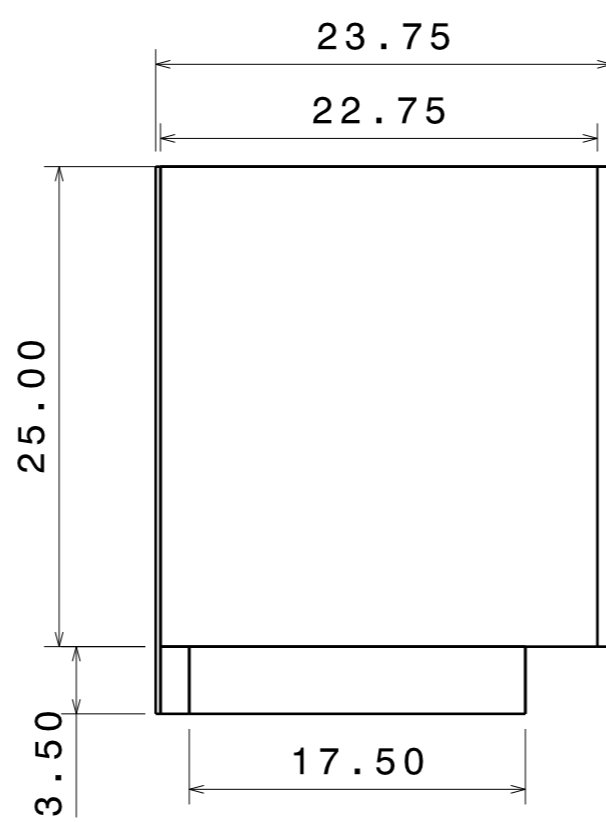

Front view  
Scale: 1:10

Left view  
Scale: 1:10

Section view A-A  
Scale: 1:10

Isometric view  
Scale: 1:10

Top view  
Scale: 1:10

Lumber Cuts Overview

Material	Cut 1	Cut 2	Cut 3	Cut 4	Cut 5	Cut 6	Cut 7	Cut 8	Cut 9	Cut 10	Cut 11
3/4 MDF	59.5 x 22.75	35.25 x 22.0	24.25 x 22.75	24.25 x 22.75	25.0 x 22.75	25.0 x 22.75					
1x2 Oak	25	25	25	25	9.75	9.75	9.75	9.75	34.5	34.5	34.5
1x2 Pine	10.625	10.625	35.25	35.25							
1x4 Oak	23	23	23	23	4.75	4.75	4.75	4.75			
1/4 Ply	59.5 x 28.5	16.5 x 4.25	16.5 x 4.25								
2x4 Stud	59.5	17.5	17.5	56.50							