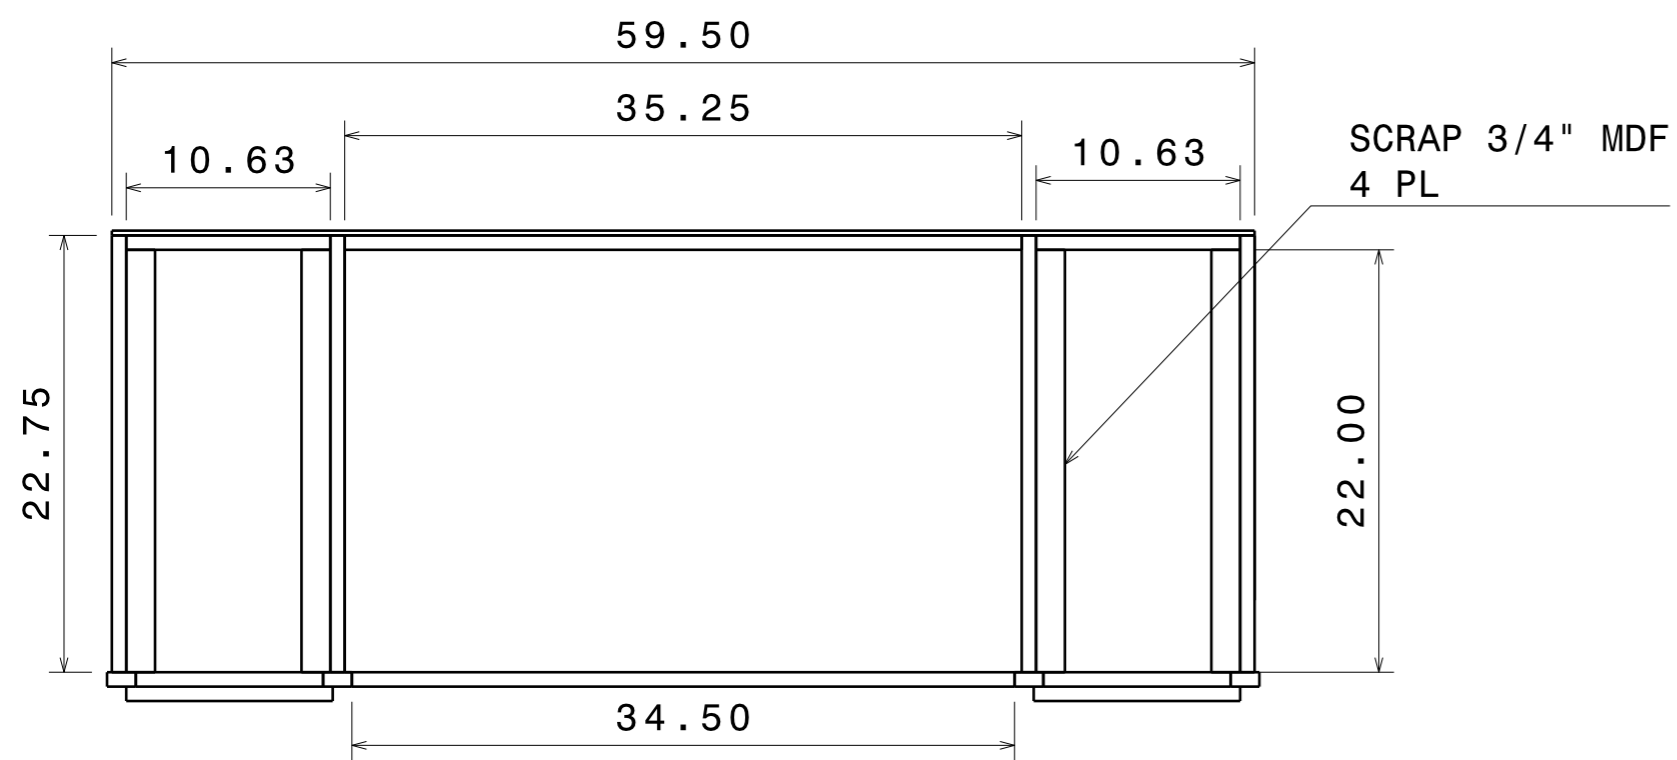

Front view  
Scale: 1:10

Left view  
Scale: 1:10

Section view A-A  
Scale: 1:10

Isometric view  
Scale: 1:10

Top view  
Scale: 1:10

Lumber Cuts Overview

Material	Cut 1	Cut 2	Cut 3	Cut 4	Cut 5	Cut 6	Cut 7	Cut 8	Cut 9	Cut 10	Cut 11
3/4 MDF	59.5 x 22.75	35.25 x 22.0	24.25 x 22.75	24.25 x 22.75	25.0 x 22.75	25.0 x 22.75					
1x2 Oak	25	25	25	25	9.75	9.75	9.75	9.75	34.5	34.5	34.5
1x2 Pine	10.625	10.625	35.25	35.25							
1x4 Oak	23	23	23	23	4.75	4.75	4.75	4.75			
1/4 Ply	59.5 x 28.5	16.5 x 4.25	16.5 x 4.25								
2x4 Stud	59.5	17.5	17.5	56.50							