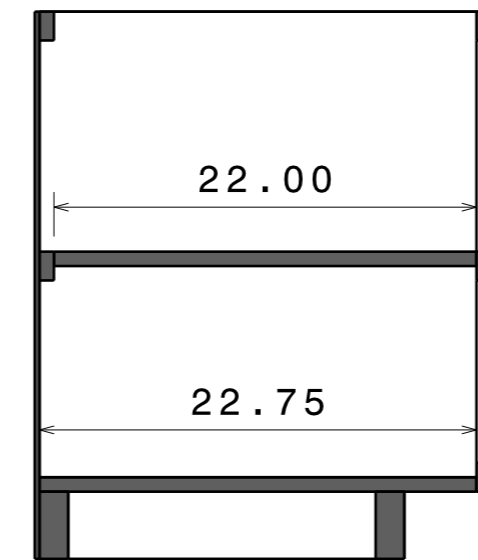

Front view  
Scale: 1:10

Left view  
Scale: 1:10

Section view A-A  
Scale: 1:10

Isometric view  
Scale: 1:10

Top view  
Scale: 1:10

Lumber Cuts Overview

Material	Cut 1	Cut 2	Cut 3	Cut 4	Cut 5	Cut 6	Cut 7	Cut 8	Cut 9	Cut 10	Cut 11
3/4 MDF	59.5 x 22.75	35.25 x 22.0	24.25 x 22.75	24.25 x 22.75	25.0 x 22.75	25.0 x 22.75					
1x2 Oak	25	25	25	25	9.75	9.75	9.75	9.75	34.5	34.5	34.5
1x2 Pine	10.625	10.625	35.25	35.25							
1x4 Oak	23	23	23	23	4.75	4.75	4.75	4.75			
1/4 Ply	59.5 x 28.5	16.5 x 4.25	16.5 x 4.25								
2x4 Stud	59.5	17.5	17.5	56.50							