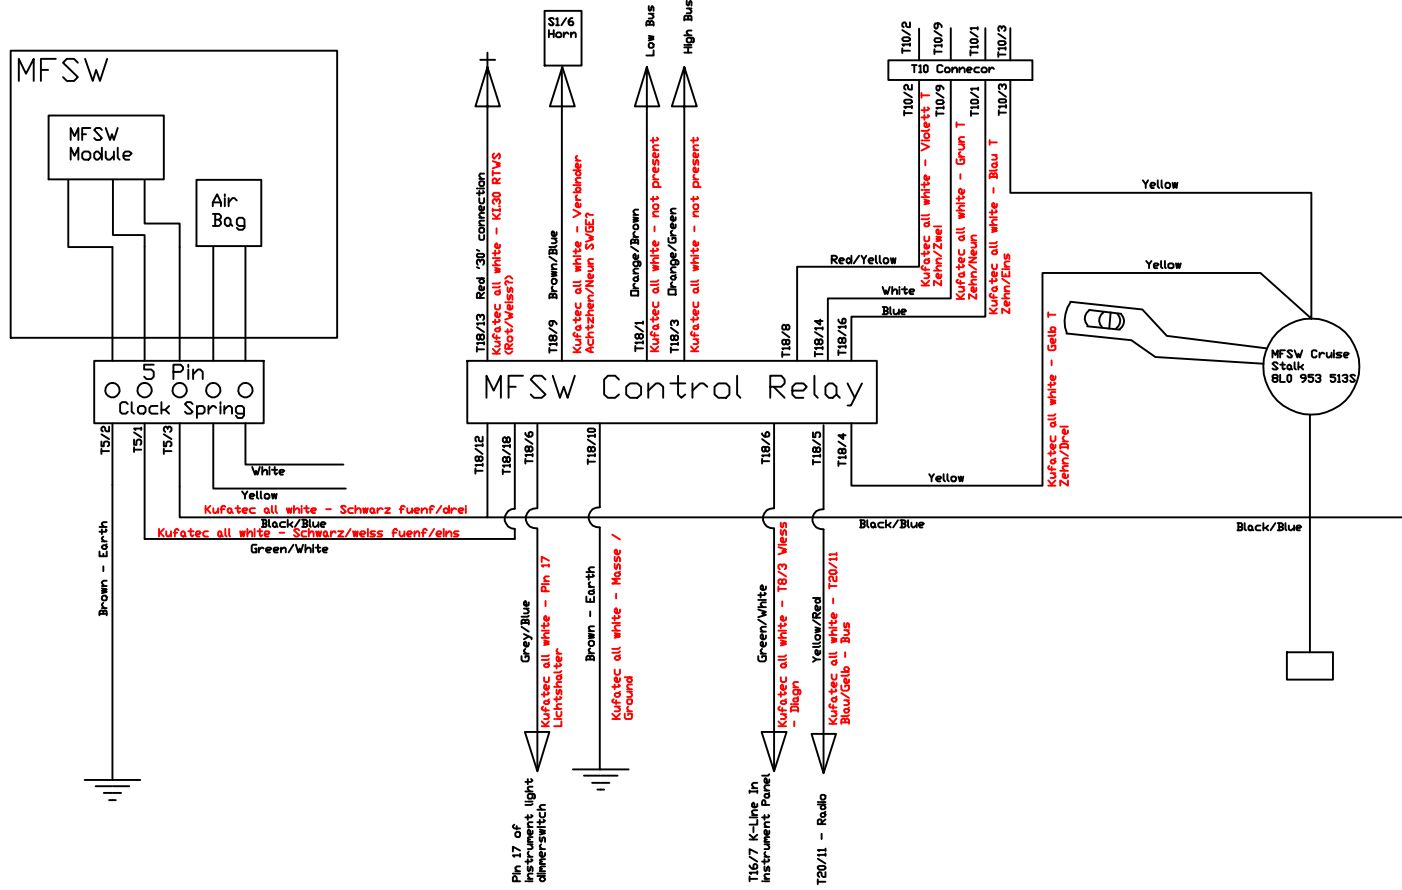

MFSW With Cruise

Standard Cruise Stalk