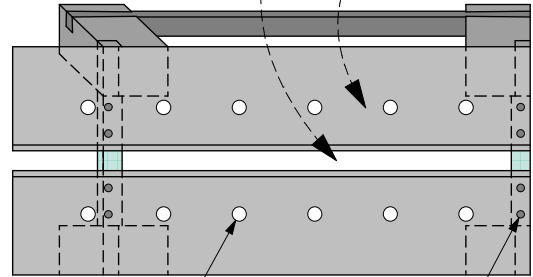

unplugged...

...unleashed

Mitch Peacock's Sawyer's Bench

optional

Top View

Dogholes

Screw 75 x 5 mm
Hole ~ 6,5 mm

Front View

Side View