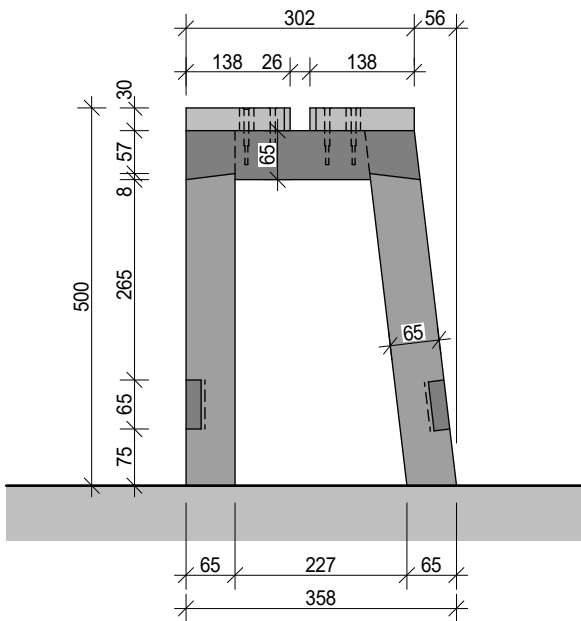

unplugged...

...unleashed

Mitch Peacock's Sawyer's Bench

optional

Top View

Dogholes

Screw 75 x 5 mm
Hole ~ 6,5 mm

Front View

Side View