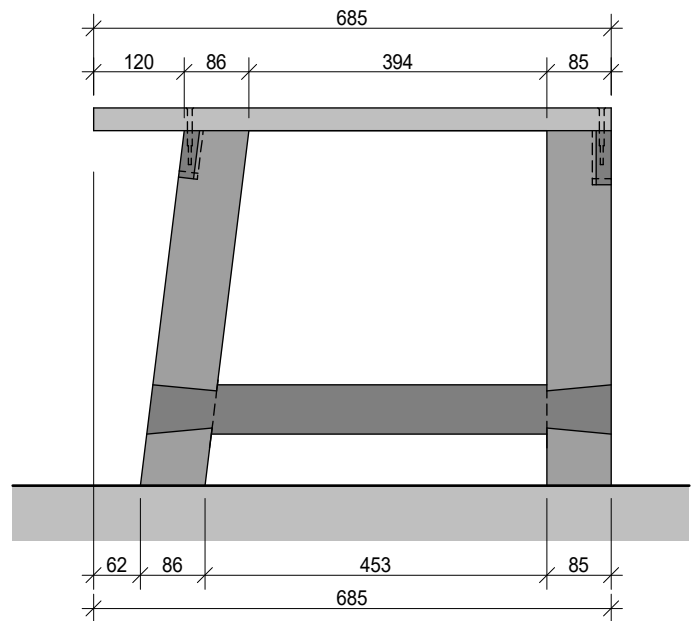

unplugged...

...unleashed

Mitch Peacock's Sawyer's Bench

optional

Top View

Dogholes

Screw 75 x 5 mm
Hole ~ 6,5 mm

Front View

Side View