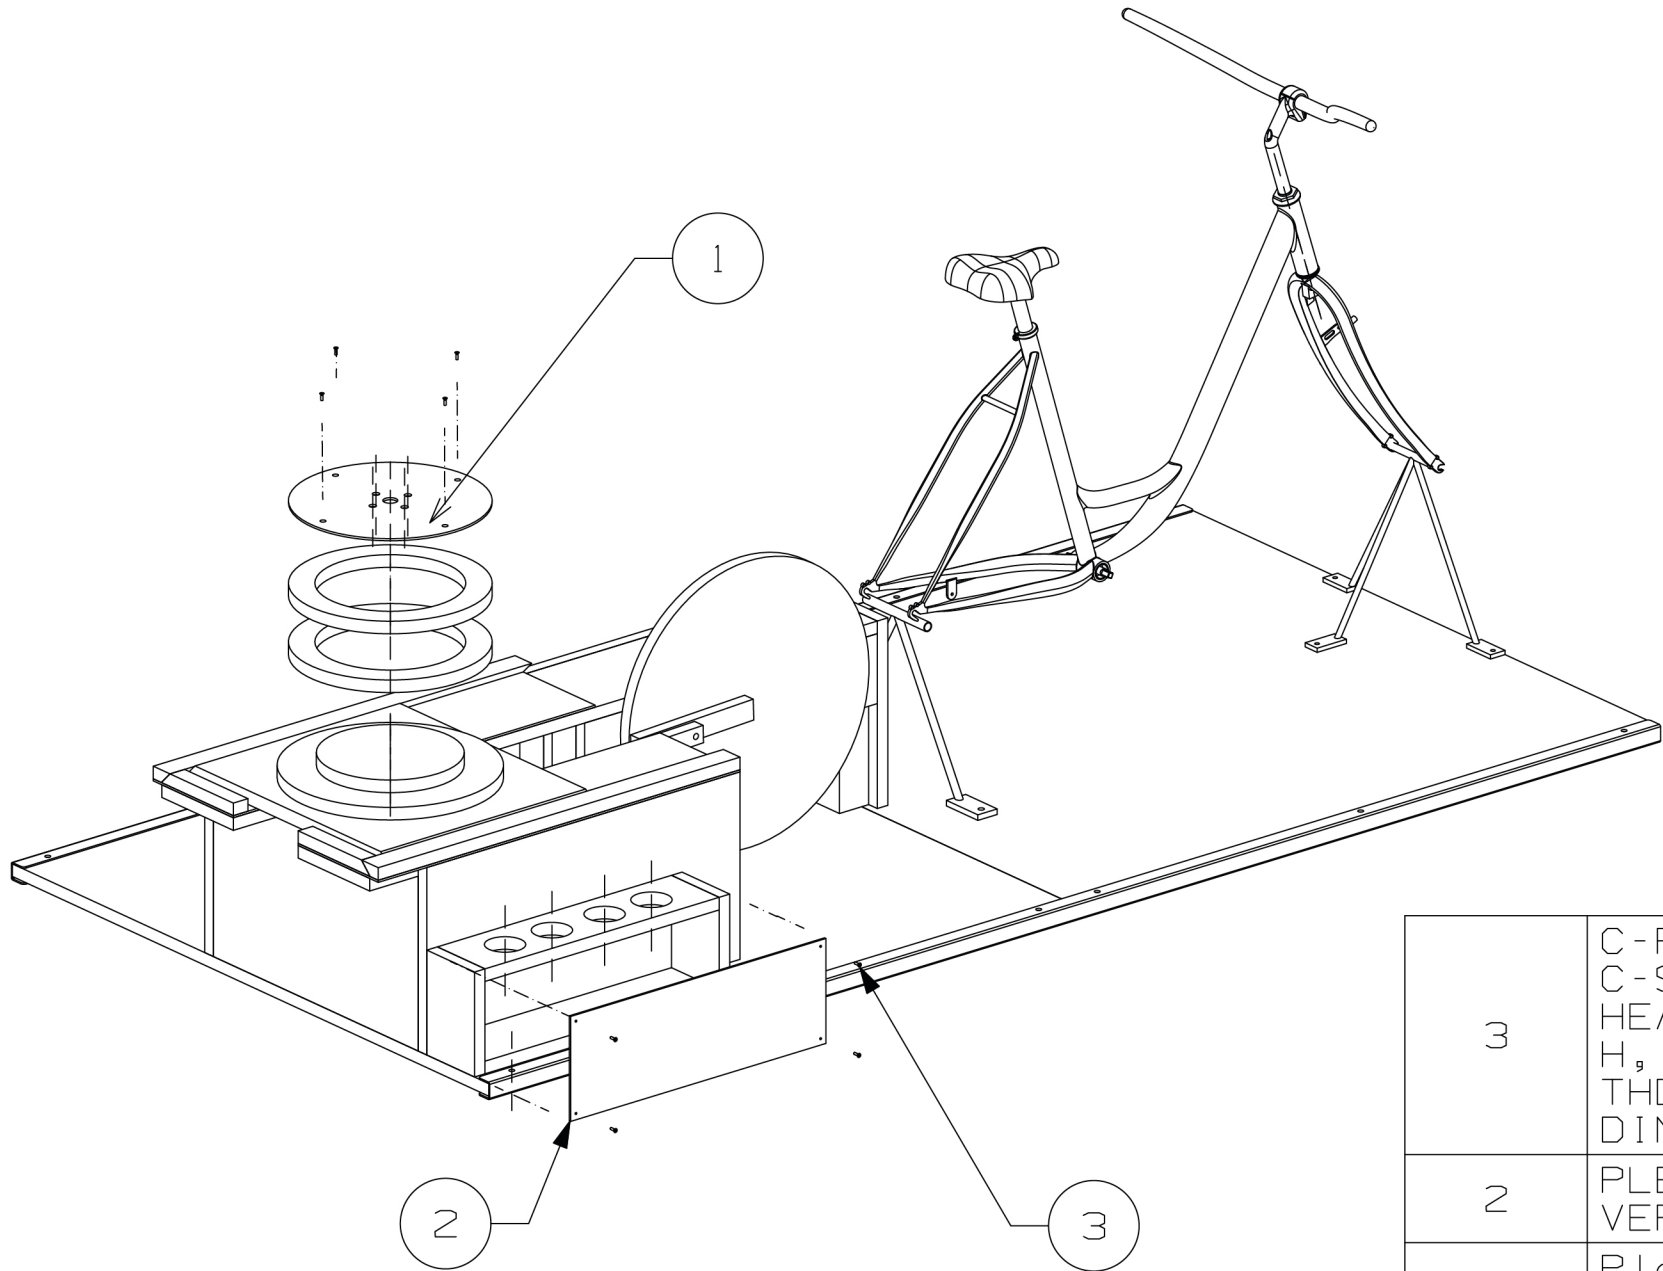

Exploded View

3	C-REC C-SUNK FLAT HEAD SCREW, H, FULL THD, DIN, M3X10	8
2	PLEXI VERFREK	1
1	Plexi sjabloon	1
PC NO	PART NAME	QTY