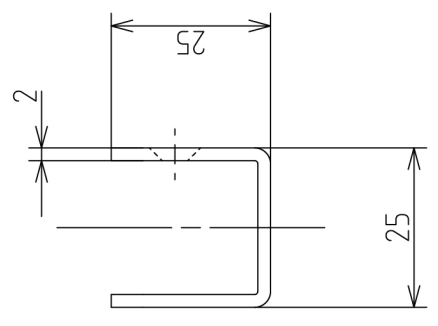

# Exploded View

4	C-REC C-SUNK FLAT HEAD SCREW, H SHALLOW, FULL THD, DIN, M8X16	12
3	U-PROFIEL	2
2	GRONDPLAAT	2
1	Dr i jfstang systeem	1
PC NO	PART NAME	QTY

2.

3.

Thickness 18