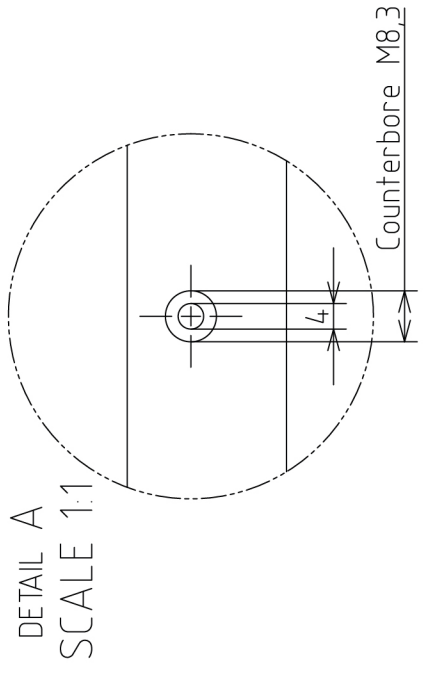

# Exploded View

4	C-REC C-SUNK FLAT HEAD SCREW, H SHALLOW, FULL THD, DIN, M8X16	12
3	U-PROFIEL	2
2	GRONDPLAAT	2
1	Dr i jfstang systeem	1
PC NO	PART NAME	QTY

2.

3.

Thickness 18