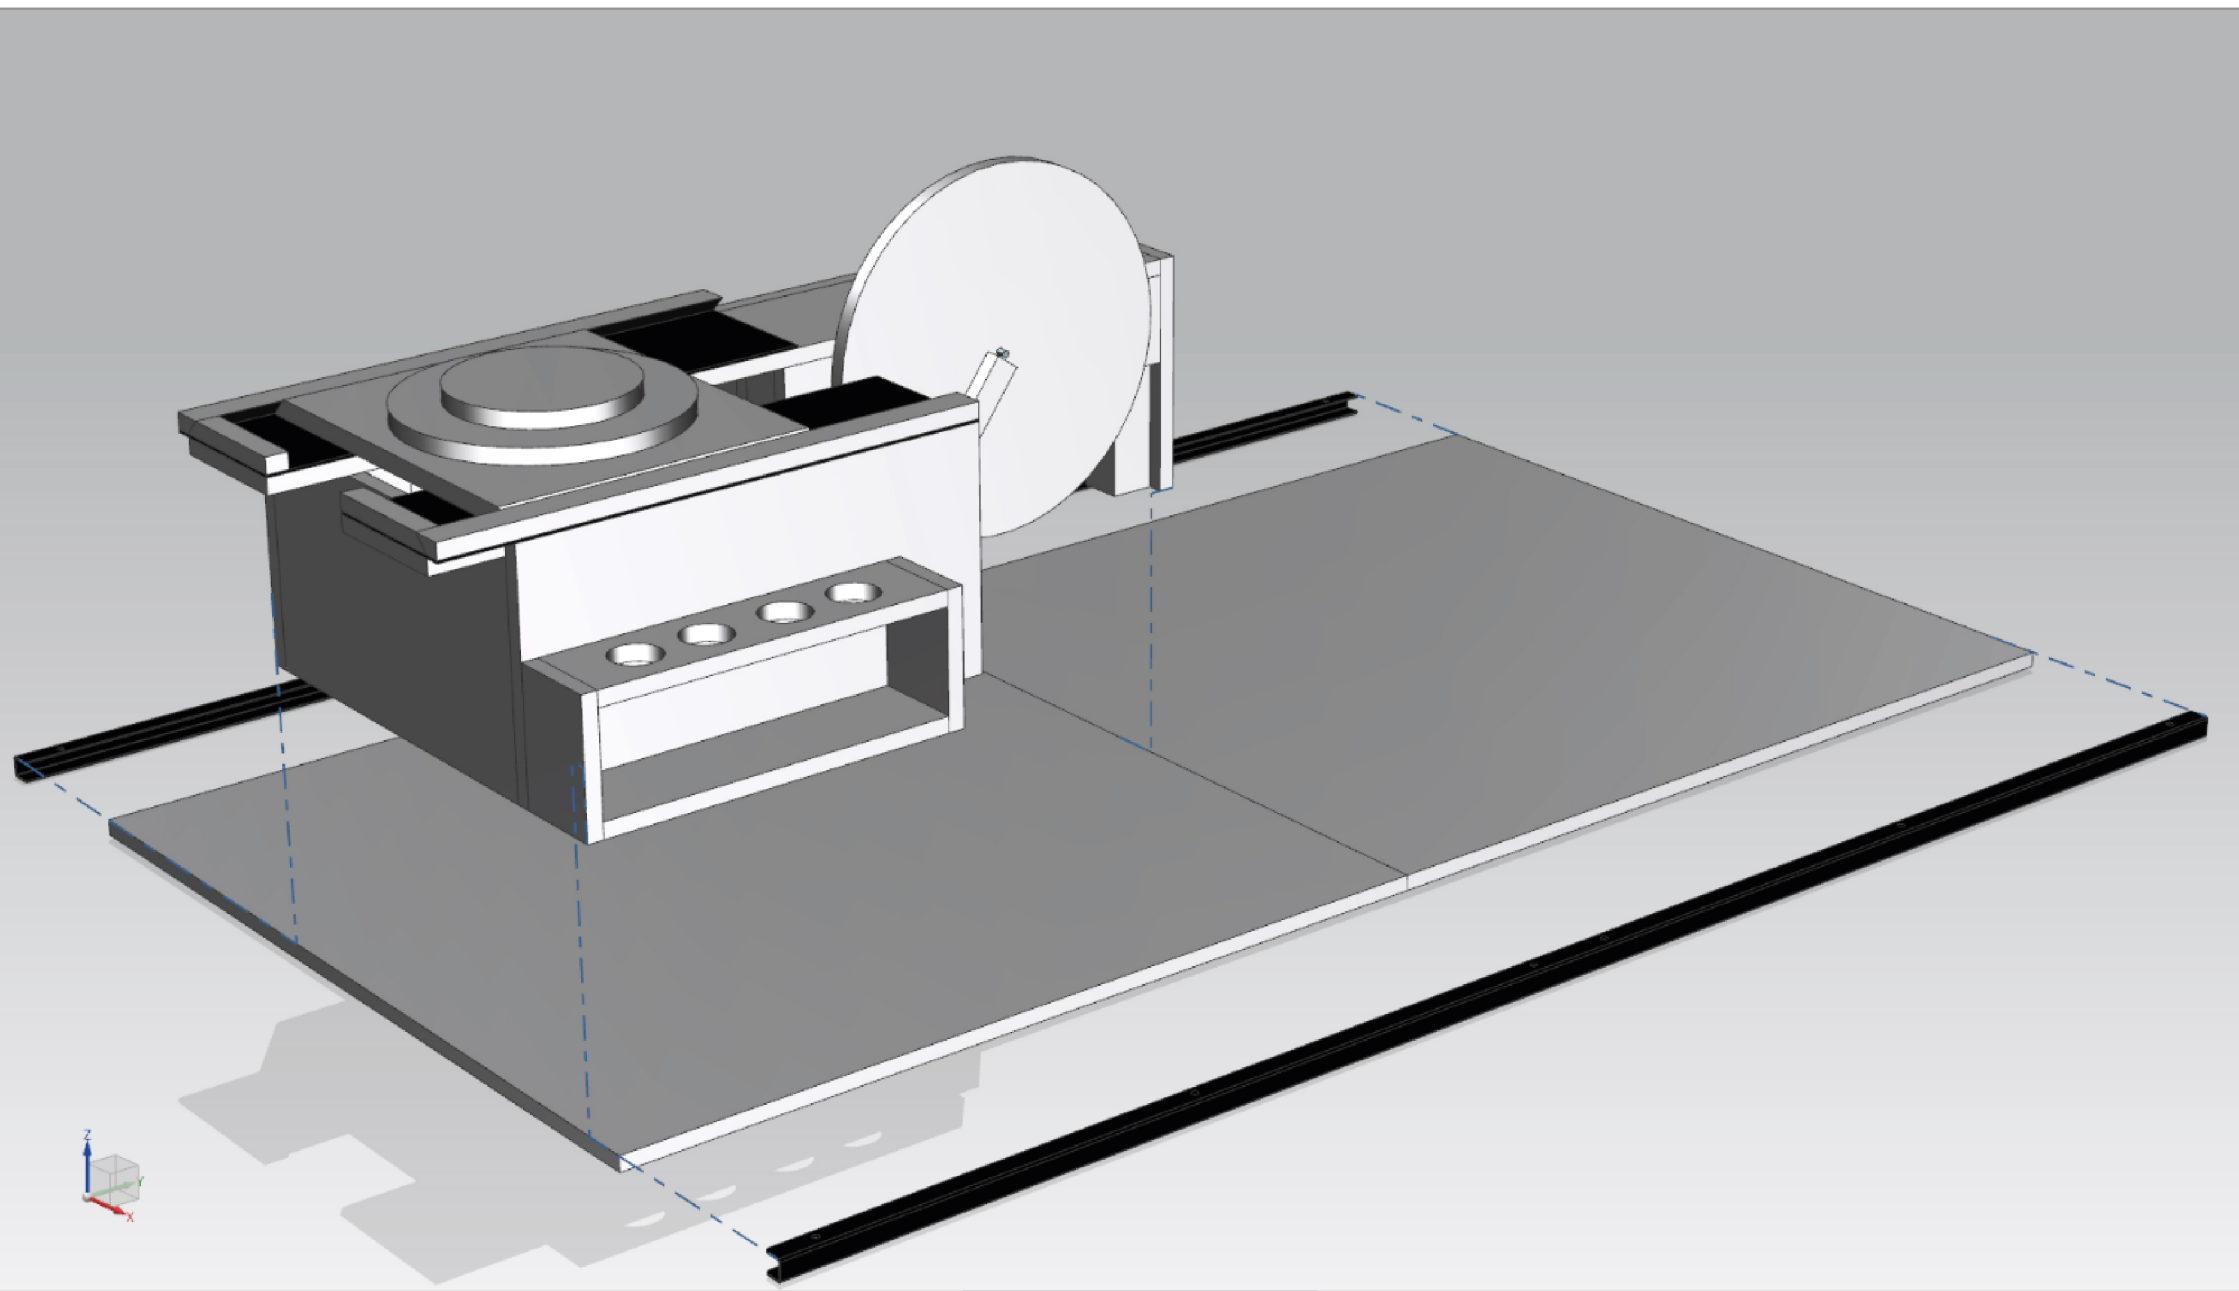

# Exploded View

4	C-REC C-SUNK FLAT HEAD SCREW, H SHALLOW, FULL THD, DIN, M8X16	12
3	U-PROFIEL	2
2	GRONDPLAAT	2
1	Dr i jfstang systeem	1
PC NO	PART NAME	QTY

2.

3.

Thickness 18