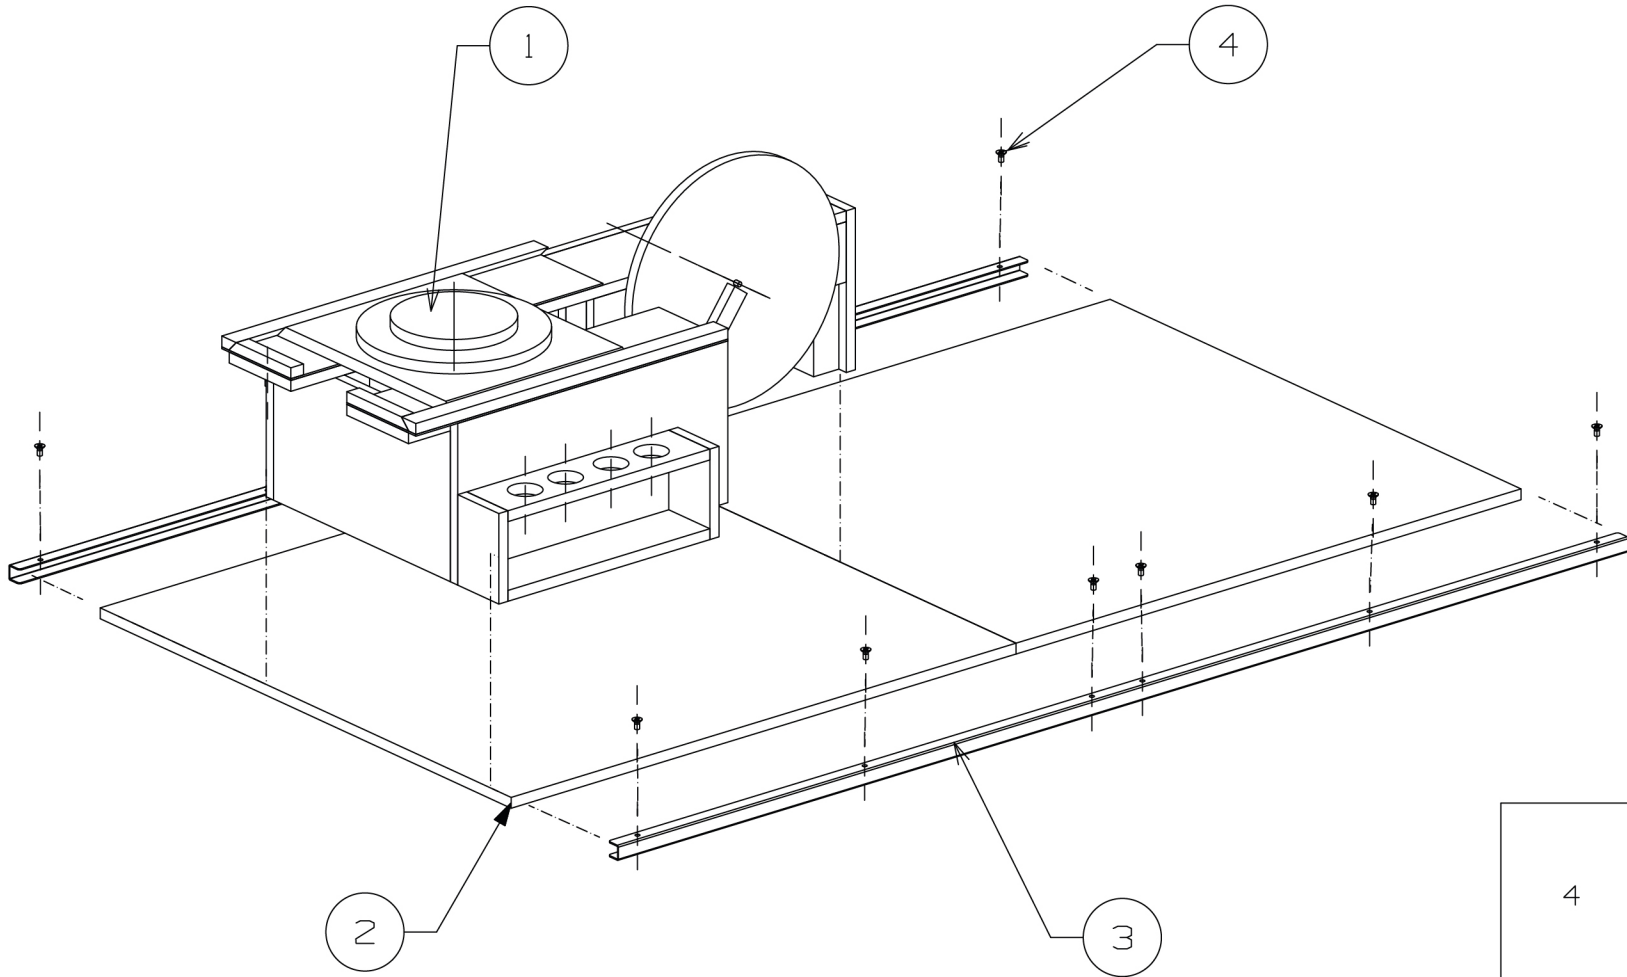

# Exploded View

4	C-REC C-SUNK FLAT HEAD SCREW, H SHALLOW, FULL THD, DIN, M8X16	12
3	U-PROFIEL	2
2	GRONDPLAAT	2
1	Dr i jfstang systeem	1
PC NO	PART NAME	QTY

2.

3.

Thickness 18