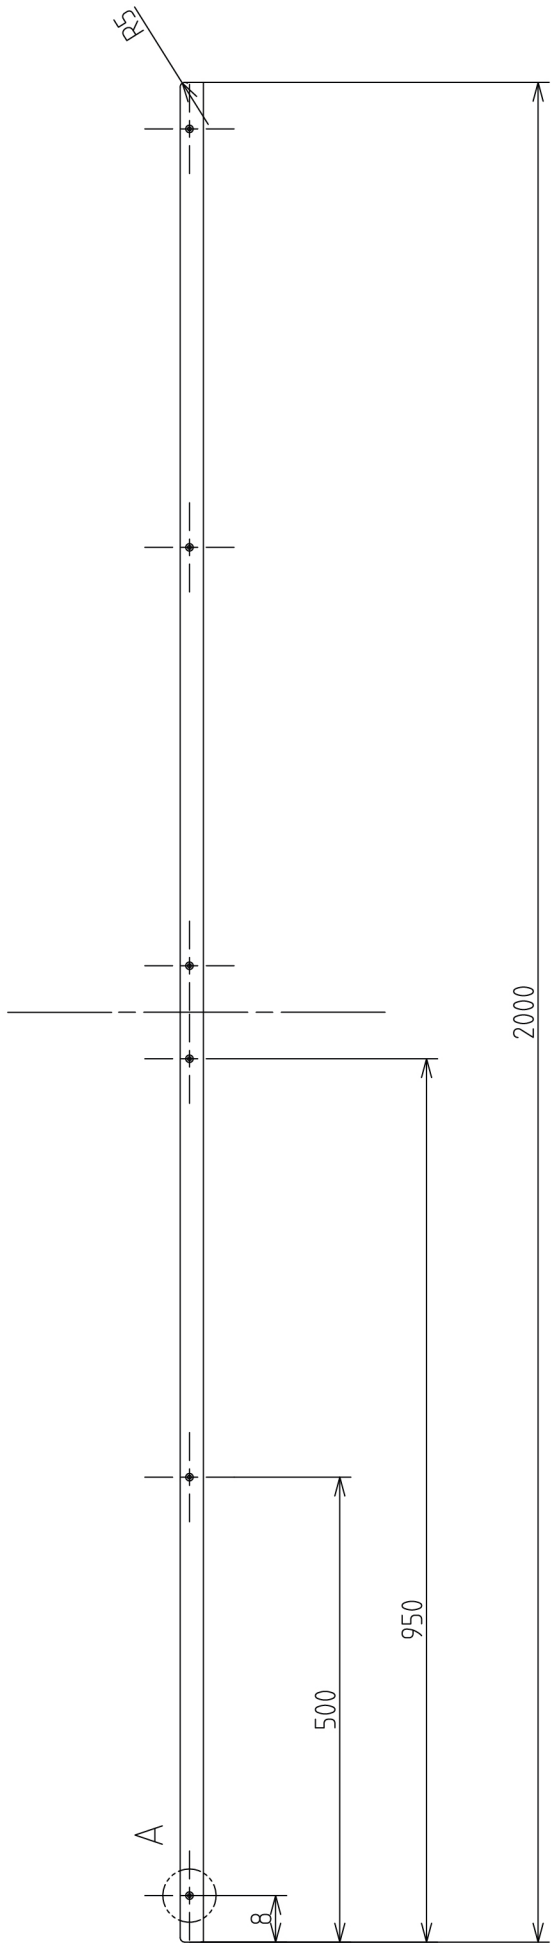

# Exploded View

4	C-REC C-SUNK FLAT HEAD SCREW, H SHALLOW, FULL THD, DIN, M8X16	12
3	U-PROFIEL	2
2	GRONDPLAAT	2
1	Dr i jfstang systeem	1
PC NO	PART NAME	QTY

2.

3.

Thickness 18